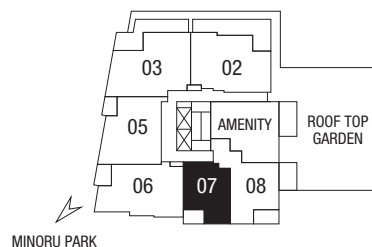

PARK RESIDENCES
AT MINORU

PLAN 1A
1 BEDROOM · 587 - 589 SF
HOMES 507 - 1307

MINORU PARK

LEVEL 5

LEVELS 6 TO 13