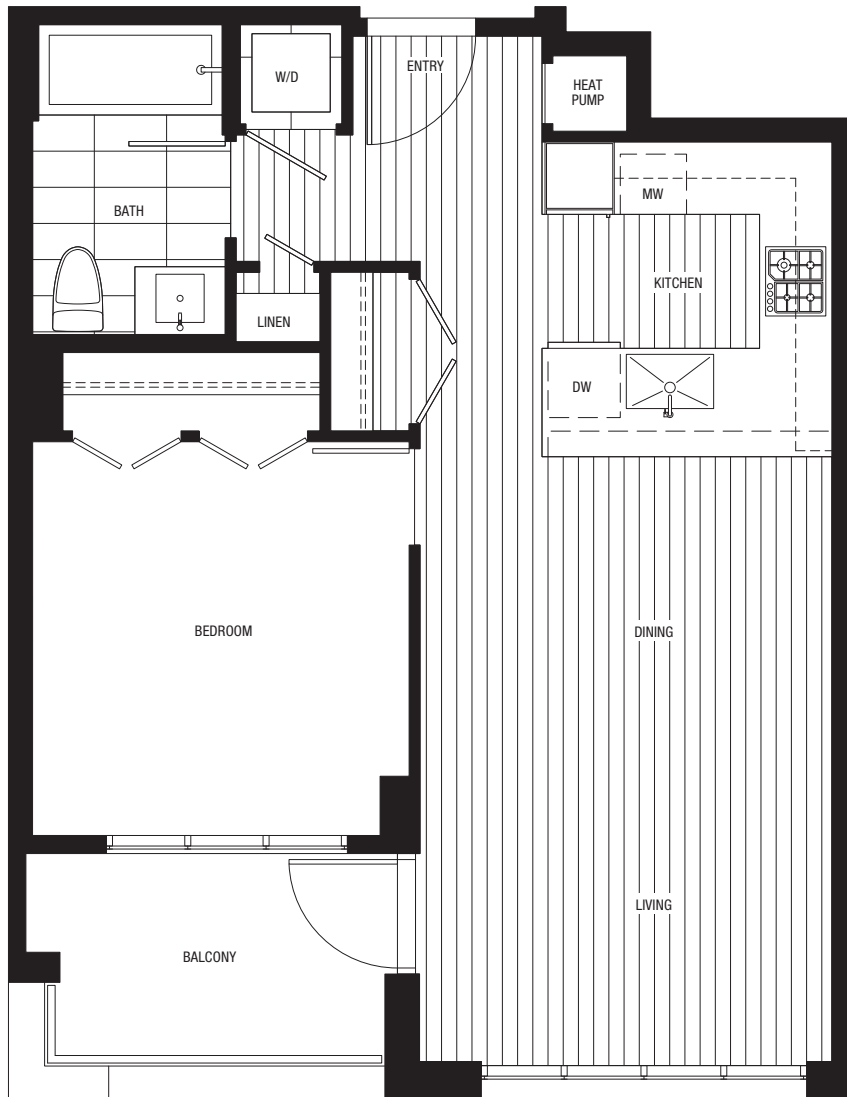

PARK RESIDENCES
AT MINORU

PLAN 1A
1 BEDROOM · 587 - 589 SF
HOMES 507 - 1307

MINORU PARK

LEVEL 5

LEVELS 6 TO 13