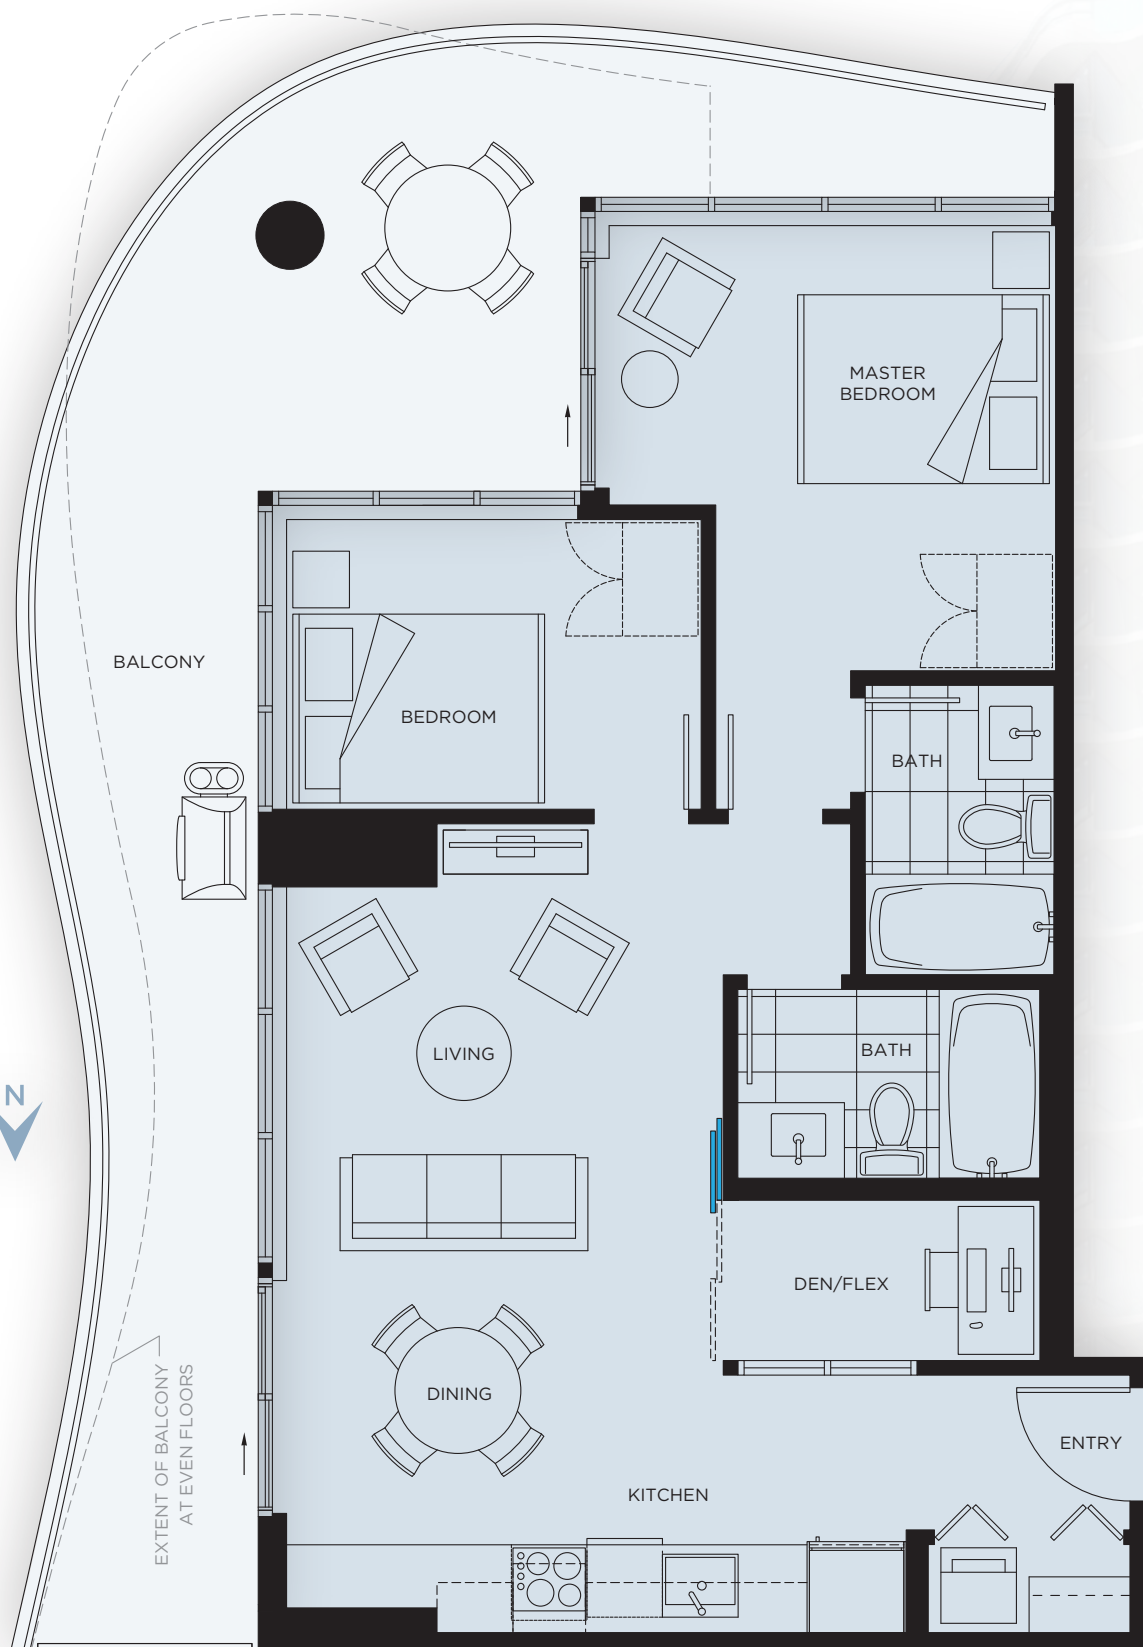

# King George

2 Bedroom, 2 Bath + Den  
Approx. 773 sf

Even Level Balcony: Approx. 259 sf

Odd Level Balcony: Approx. 325 sf

Floors 4 - 26

133 St