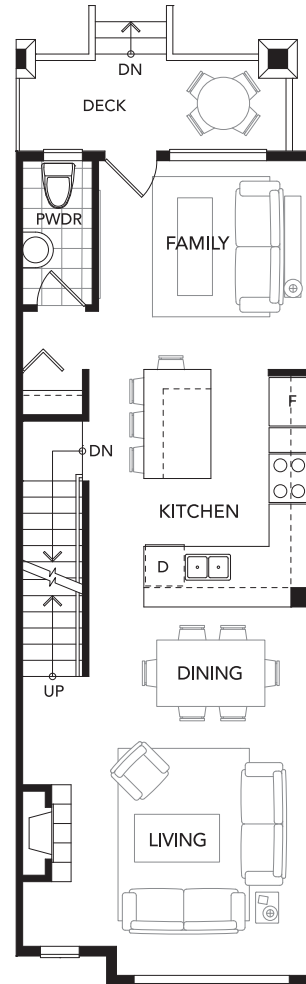

TYPE C

3 BEDROOM

1,386 SQ.FT. APPROXIMATELY

LOWER
53 SQ.FT.

MAIN
660 SQ.FT.

UPPER
673 SQ.FT.

TYPE C2

3 BEDROOM

1,386 SQ.FT. APPROXIMATELY

LOWER
53 SQ.FT.

MAIN
660 SQ.FT.

UPPER
673 SQ.FT.

TYPE C3

3 BEDROOM

1,388 SQ.FT. APPROXIMATELY

LOWER
53 SQ.FT.

MAIN
661 SQ.FT.

UPPER
674 SQ.FT.

TYPE C4

3 BEDROOM

1,363 SQ.FT. APPROXIMATELY

LOWER
53 SQ.FT.

MAIN
651 SQ.FT.

UPPER
659 SQ.FT.

TYPE C5

3 BEDROOM

1,386 SQ.FT. APPROXIMATELY

LOWER
53 SQ.FT.

MAIN
660 SQ.FT.

UPPER
673 SQ.FT.