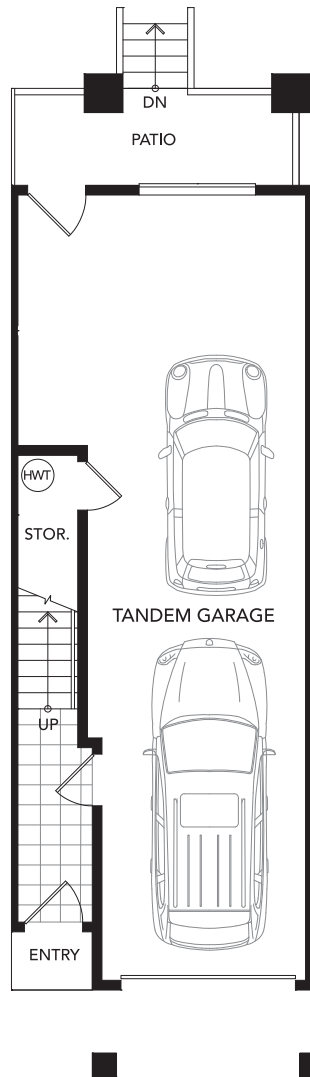

TYPE C

3 BEDROOM

1,386 SQ.FT. APPROXIMATELY

LOWER
53 SQ.FT.

MAIN
660 SQ.FT.

UPPER
673 SQ.FT.

TYPE C2

3 BEDROOM

1,386 SQ.FT. APPROXIMATELY

LOWER
53 SQ.FT.

MAIN
660 SQ.FT.

UPPER
673 SQ.FT.

TYPE C3

3 BEDROOM

1,388 SQ.FT. APPROXIMATELY

LOWER
53 SQ.FT.

MAIN
661 SQ.FT.

UPPER
674 SQ.FT.

TYPE C4

3 BEDROOM

1,363 SQ.FT. APPROXIMATELY

LOWER
53 SQ.FT.

MAIN
651 SQ.FT.

UPPER
659 SQ.FT.

TYPE C5

3 BEDROOM

1,386 SQ.FT. APPROXIMATELY

LOWER
53 SQ.FT.

MAIN
660 SQ.FT.

UPPER
673 SQ.FT.