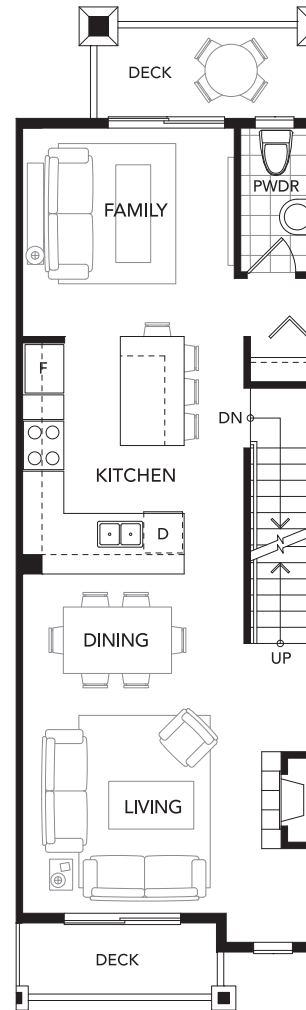

TYPE C

3 BEDROOM

1,386 SQ.FT. APPROXIMATELY

LOWER
53 SQ.FT.

MAIN
660 SQ.FT.

UPPER
673 SQ.FT.

TYPE C2

3 BEDROOM

1,386 SQ.FT. APPROXIMATELY

LOWER
53 SQ.FT.

MAIN
660 SQ.FT.

UPPER
673 SQ.FT.

TYPE C3

3 BEDROOM

1,388 SQ.FT. APPROXIMATELY

LOWER
53 SQ.FT.

MAIN
661 SQ.FT.

UPPER
674 SQ.FT.

TYPE C4

3 BEDROOM

1,363 SQ.FT. APPROXIMATELY

LOWER
53 SQ.FT.

MAIN
651 SQ.FT.

UPPER
659 SQ.FT.

TYPE C5

3 BEDROOM

1,386 SQ.FT. APPROXIMATELY

LOWER
53 SQ.FT.

MAIN
660 SQ.FT.

UPPER
673 SQ.FT.