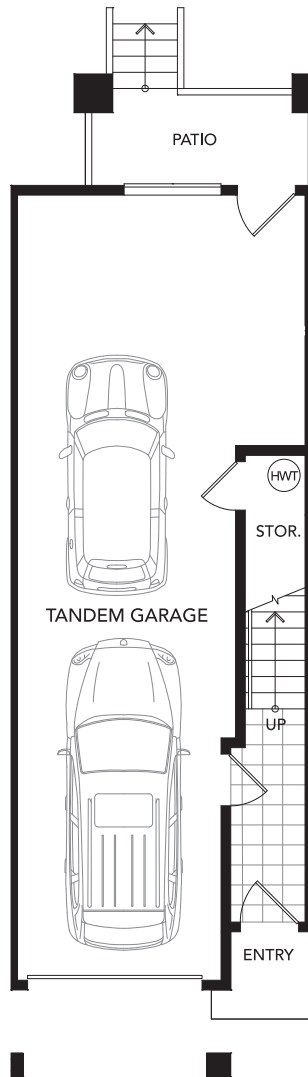

TYPE C

3 BEDROOM

1,386 SQ.FT. APPROXIMATELY

LOWER
53 SQ.FT.

MAIN
660 SQ.FT.

UPPER
673 SQ.FT.

TYPE C2

3 BEDROOM

1,386 SQ.FT. APPROXIMATELY

LOWER
53 SQ.FT.

MAIN
660 SQ.FT.

UPPER
673 SQ.FT.

TYPE C3

3 BEDROOM

1,388 SQ.FT. APPROXIMATELY

LOWER
53 SQ.FT.

MAIN
661 SQ.FT.

UPPER
674 SQ.FT.

TYPE C4

3 BEDROOM

1,363 SQ.FT. APPROXIMATELY

LOWER
53 SQ.FT.

MAIN
651 SQ.FT.

UPPER
659 SQ.FT.

TYPE C5

3 BEDROOM

1,386 SQ.FT. APPROXIMATELY

LOWER
53 SQ.FT.

MAIN
660 SQ.FT.

UPPER
673 SQ.FT.