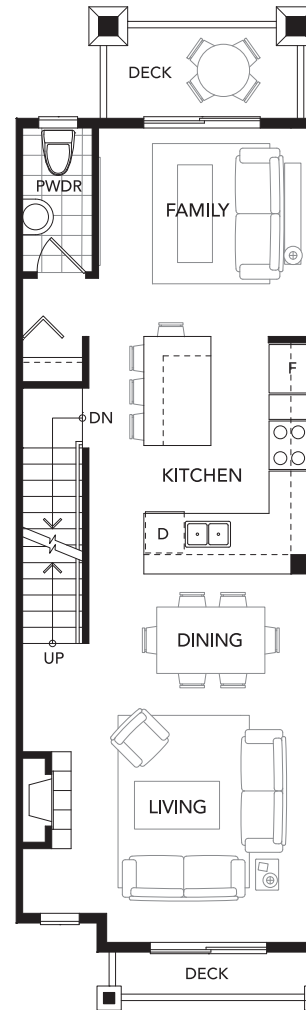

TYPE C

3 BEDROOM

1,386 SQ.FT. APPROXIMATELY

LOWER
53 SQ.FT.

MAIN
660 SQ.FT.

UPPER
673 SQ.FT.

TYPE C2

3 BEDROOM

1,386 SQ.FT. APPROXIMATELY

LOWER
53 SQ.FT.

MAIN
660 SQ.FT.

UPPER
673 SQ.FT.

TYPE C3

3 BEDROOM

1,388 SQ.FT. APPROXIMATELY

LOWER
53 SQ.FT.

MAIN
661 SQ.FT.

UPPER
674 SQ.FT.

TYPE C4

3 BEDROOM

1,363 SQ.FT. APPROXIMATELY

LOWER
53 SQ.FT.

MAIN
651 SQ.FT.

UPPER
659 SQ.FT.

TYPE C5

3 BEDROOM

1,386 SQ.FT. APPROXIMATELY

LOWER
53 SQ.FT.

MAIN
660 SQ.FT.

UPPER
673 SQ.FT.