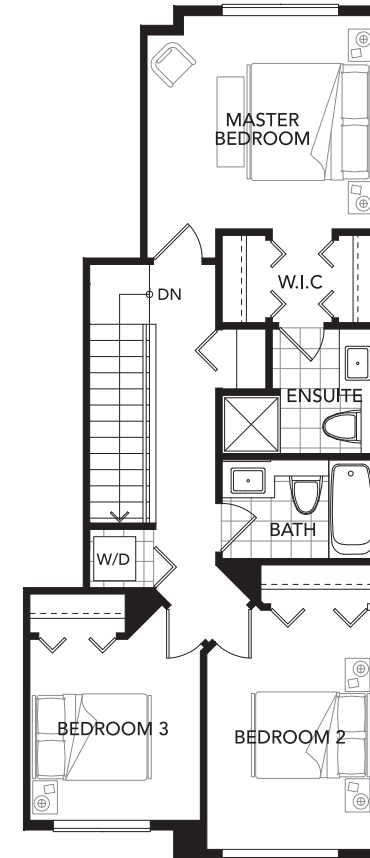

TYPE C

3 BEDROOM

1,386 SQ.FT. APPROXIMATELY

LOWER
53 SQ.FT.

MAIN
660 SQ.FT.

UPPER
673 SQ.FT.

TYPE C2

3 BEDROOM

1,386 SQ.FT. APPROXIMATELY

LOWER
53 SQ.FT.

MAIN
660 SQ.FT.

UPPER
673 SQ.FT.

TYPE C3

3 BEDROOM

1,388 SQ.FT. APPROXIMATELY

LOWER
53 SQ.FT.

MAIN
661 SQ.FT.

UPPER
674 SQ.FT.

TYPE C4

3 BEDROOM

1,363 SQ.FT. APPROXIMATELY

LOWER
53 SQ.FT.

MAIN
651 SQ.FT.

UPPER
659 SQ.FT.

TYPE C5

3 BEDROOM

1,386 SQ.FT. APPROXIMATELY

LOWER
53 SQ.FT.

MAIN
660 SQ.FT.

UPPER
673 SQ.FT.