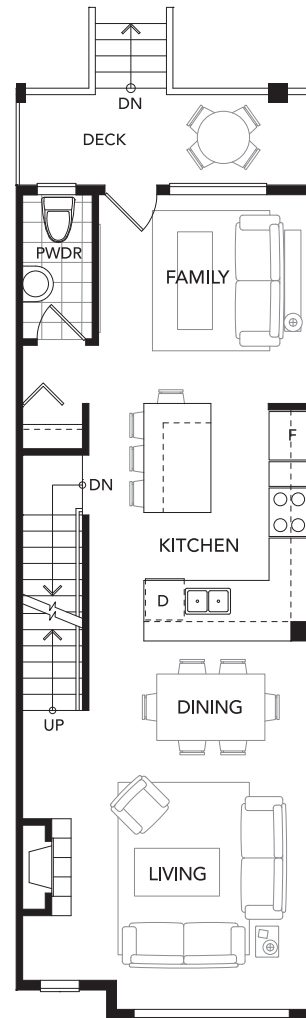

TYPE C

3 BEDROOM

1,386 SQ.FT. APPROXIMATELY

LOWER
53 SQ.FT.

MAIN
660 SQ.FT.

UPPER
673 SQ.FT.

TYPE C2

3 BEDROOM

1,386 SQ.FT. APPROXIMATELY

LOWER
53 SQ.FT.

MAIN
660 SQ.FT.

UPPER
673 SQ.FT.

TYPE C3

3 BEDROOM

1,388 SQ.FT. APPROXIMATELY

LOWER
53 SQ.FT.

MAIN
661 SQ.FT.

UPPER
674 SQ.FT.

TYPE C4

3 BEDROOM

1,363 SQ.FT. APPROXIMATELY

LOWER
53 SQ.FT.

MAIN
651 SQ.FT.

UPPER
659 SQ.FT.

TYPE C5

3 BEDROOM

1,386 SQ.FT. APPROXIMATELY

LOWER
53 SQ.FT.

MAIN
660 SQ.FT.

UPPER
673 SQ.FT.