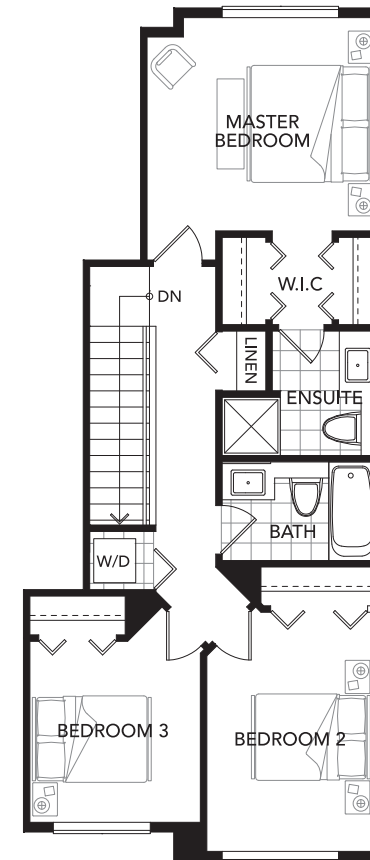

TYPE C

3 BEDROOM

1,386 SQ.FT. APPROXIMATELY

LOWER
53 SQ.FT.

MAIN
660 SQ.FT.

UPPER
673 SQ.FT.

TYPE C2

3 BEDROOM

1,386 SQ.FT. APPROXIMATELY

LOWER
53 SQ.FT.

MAIN
660 SQ.FT.

UPPER
673 SQ.FT.

TYPE C3

3 BEDROOM

1,388 SQ.FT. APPROXIMATELY

LOWER
53 SQ.FT.

MAIN
661 SQ.FT.

UPPER
674 SQ.FT.

TYPE C4

3 BEDROOM

1,363 SQ.FT. APPROXIMATELY

LOWER
53 SQ.FT.

MAIN
651 SQ.FT.

UPPER
659 SQ.FT.

TYPE C5

3 BEDROOM

1,386 SQ.FT. APPROXIMATELY

LOWER
53 SQ.FT.

MAIN
660 SQ.FT.

UPPER
673 SQ.FT.