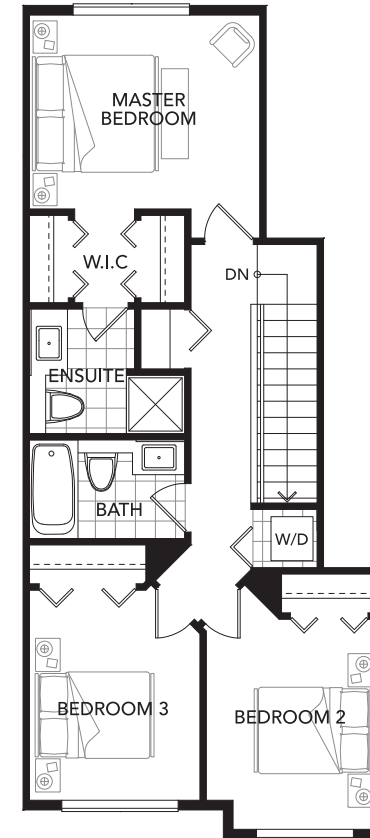

TYPE C

3 BEDROOM

1,386 SQ.FT. APPROXIMATELY

LOWER
53 SQ.FT.

MAIN
660 SQ.FT.

UPPER
673 SQ.FT.

TYPE C2

3 BEDROOM

1,386 SQ.FT. APPROXIMATELY

LOWER
53 SQ.FT.

MAIN
660 SQ.FT.

UPPER
673 SQ.FT.

TYPE C3

3 BEDROOM

1,388 SQ.FT. APPROXIMATELY

LOWER
53 SQ.FT.

MAIN
661 SQ.FT.

UPPER
674 SQ.FT.

TYPE C4

3 BEDROOM

1,363 SQ.FT. APPROXIMATELY

LOWER
53 SQ.FT.

MAIN
651 SQ.FT.

UPPER
659 SQ.FT.

TYPE C5

3 BEDROOM

1,386 SQ.FT. APPROXIMATELY

LOWER
53 SQ.FT.

MAIN
660 SQ.FT.

UPPER
673 SQ.FT.