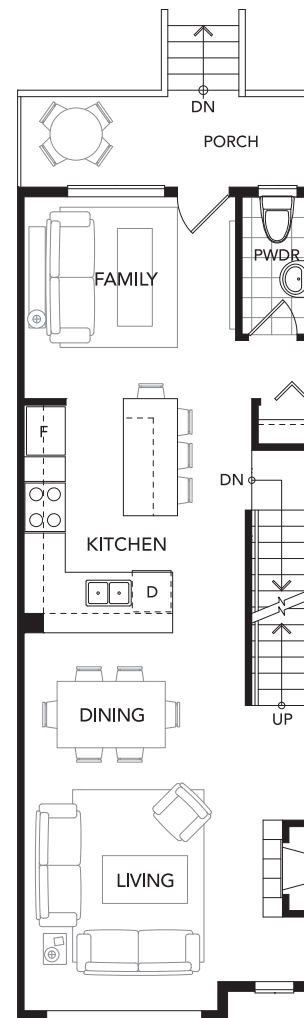

# TYPE B

3 BEDROOM

1,379 SQ.FT. APPROXIMATELY

LOWER  
52 SQ.FT.

MAIN  
660 SQ.FT.

UPPER  
667 SQ.FT.

# TYPE B2

3 BEDROOM

1,399 SQ.FT. APPROXIMATELY

LOWER  
52 SQ.FT.

MAIN  
673 SQ.FT.

UPPER  
674 SQ.FT.

# TYPE B3

3 BEDROOM

1,383 SQ.FT. APPROXIMATELY

LOWER  
52 SQ.FT.

MAIN  
662 SQ.FT.

UPPER  
669 SQ.FT.

# TYPE B4

3 BEDROOM

1,355 SQ.FT. APPROXIMATELY

LOWER  
52 SQ.FT.

MAIN  
651 SQ.FT.

UPPER  
652 SQ.FT.