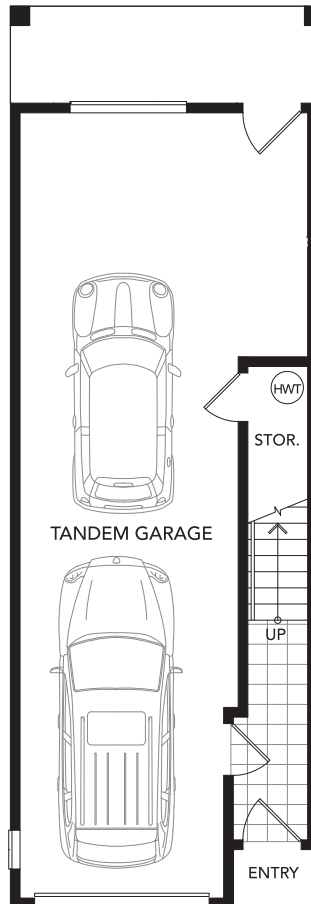

# TYPE B

3 BEDROOM

1,379 SQ.FT. APPROXIMATELY

LOWER  
52 SQ.FT.

MAIN  
660 SQ.FT.

UPPER  
667 SQ.FT.

# TYPE B2

3 BEDROOM

1,399 SQ.FT. APPROXIMATELY

LOWER  
52 SQ.FT.

MAIN  
673 SQ.FT.

UPPER  
674 SQ.FT.

# TYPE B3

3 BEDROOM

1,383 SQ.FT. APPROXIMATELY

LOWER  
52 SQ.FT.

MAIN  
662 SQ.FT.

UPPER  
669 SQ.FT.

# TYPE B4

3 BEDROOM

1,355 SQ.FT. APPROXIMATELY

LOWER  
52 SQ.FT.

MAIN  
651 SQ.FT.

UPPER  
652 SQ.FT.