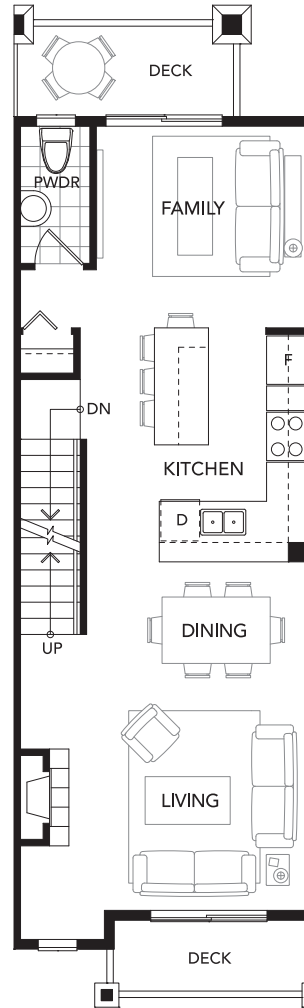

# TYPE B2

3 BEDROOM

1,399 SQ.FT. APPROXIMATELY

LOWER  
52 SQ.FT.

MAIN  
673 SQ.FT.

UPPER  
674 SQ.FT.

# TYPE B3

3 BEDROOM

1,383 SQ.FT. APPROXIMATELY

LOWER  
52 SQ.FT.

MAIN  
662 SQ.FT.

UPPER  
669 SQ.FT.

# TYPE B4

3 BEDROOM

1,355 SQ.FT. APPROXIMATELY

LOWER  
52 SQ.FT.

MAIN  
651 SQ.FT.

UPPER  
652 SQ.FT.

# TYPE B5

3 BEDROOM

1,379 SQ.FT. APPROXIMATELY

LOWER  
52 SQ.FT.

MAIN  
660 SQ.FT.

UPPER  
667 SQ.FT.