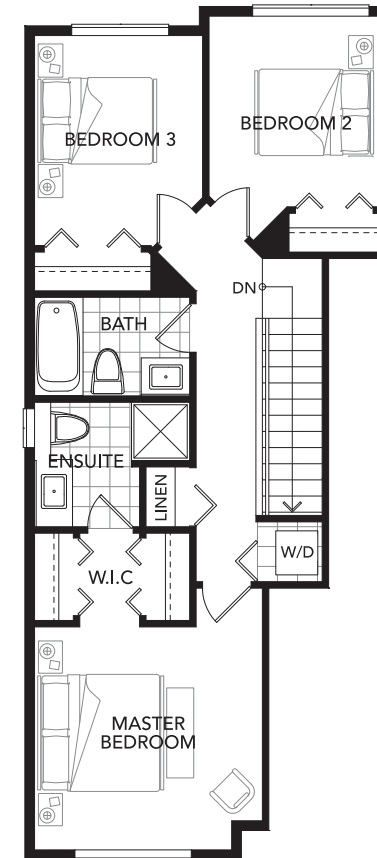

# TYPE B

3 BEDROOM

1,379 SQ.FT. APPROXIMATELY

LOWER  
52 SQ.FT.

MAIN  
660 SQ.FT.

UPPER  
667 SQ.FT.

# TYPE B2

3 BEDROOM

1,399 SQ.FT. APPROXIMATELY

LOWER  
52 SQ.FT.

MAIN  
673 SQ.FT.

UPPER  
674 SQ.FT.

# TYPE B3

3 BEDROOM

1,383 SQ.FT. APPROXIMATELY

LOWER  
52 SQ.FT.

MAIN  
662 SQ.FT.

UPPER  
669 SQ.FT.

# TYPE B4

3 BEDROOM

1,355 SQ.FT. APPROXIMATELY

LOWER  
52 SQ.FT.

MAIN  
651 SQ.FT.

UPPER  
652 SQ.FT.