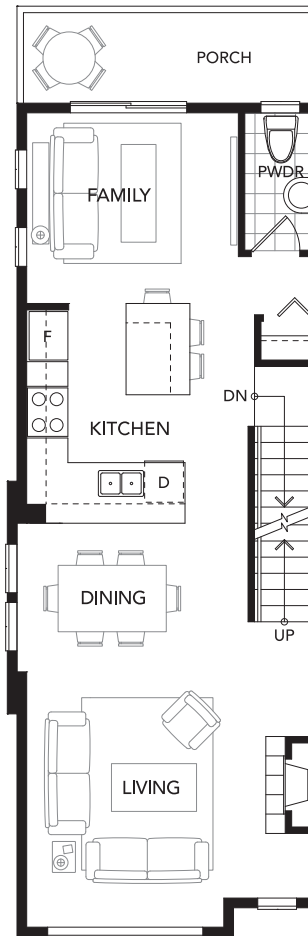

# TYPE B

3 BEDROOM

1,379 SQ.FT. APPROXIMATELY

LOWER  
52 SQ.FT.

MAIN  
660 SQ.FT.

UPPER  
667 SQ.FT.

# TYPE B2

3 BEDROOM

1,399 SQ.FT. APPROXIMATELY

LOWER  
52 SQ.FT.

MAIN  
673 SQ.FT.

UPPER  
674 SQ.FT.

# TYPE B3

3 BEDROOM

1,383 SQ.FT. APPROXIMATELY

LOWER  
52 SQ.FT.

MAIN  
662 SQ.FT.

UPPER  
669 SQ.FT.

# TYPE B4

3 BEDROOM

1,355 SQ.FT. APPROXIMATELY

LOWER  
52 SQ.FT.

MAIN  
651 SQ.FT.

UPPER  
652 SQ.FT.