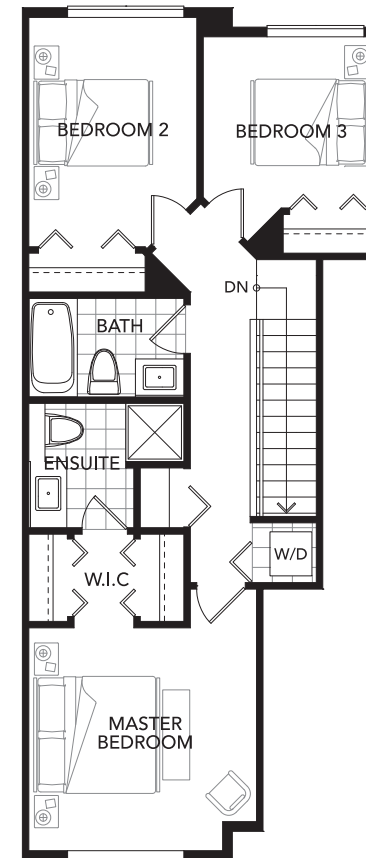

# TYPE B

3 BEDROOM

1,379 SQ.FT. APPROXIMATELY

LOWER  
52 SQ.FT.

MAIN  
660 SQ.FT.

UPPER  
667 SQ.FT.

# TYPE B2

3 BEDROOM

1,399 SQ.FT. APPROXIMATELY

LOWER  
52 SQ.FT.

MAIN  
673 SQ.FT.

UPPER  
674 SQ.FT.

# TYPE B3

3 BEDROOM

1,383 SQ.FT. APPROXIMATELY

LOWER  
52 SQ.FT.

MAIN  
662 SQ.FT.

UPPER  
669 SQ.FT.

# TYPE B4

3 BEDROOM

1,355 SQ.FT. APPROXIMATELY

LOWER  
52 SQ.FT.

MAIN  
651 SQ.FT.

UPPER  
652 SQ.FT.