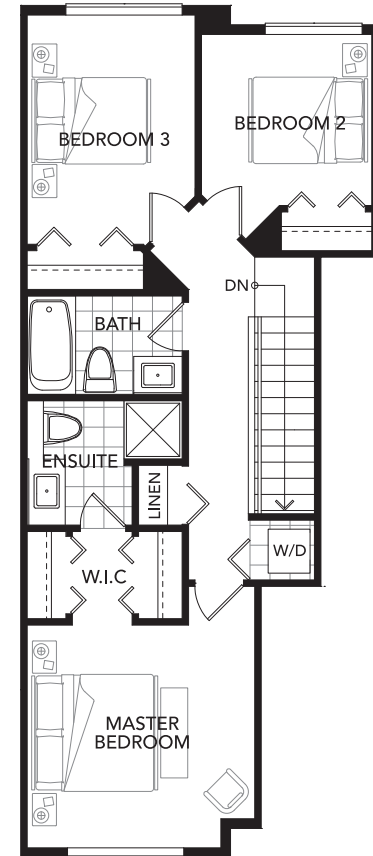

# TYPE B2

3 BEDROOM

1,399 SQ.FT. APPROXIMATELY

LOWER  
52 SQ.FT.

MAIN  
673 SQ.FT.

UPPER  
674 SQ.FT.

# TYPE B3

3 BEDROOM

1,383 SQ.FT. APPROXIMATELY

LOWER  
52 SQ.FT.

MAIN  
662 SQ.FT.

UPPER  
669 SQ.FT.

# TYPE B4

3 BEDROOM

1,355 SQ.FT. APPROXIMATELY

LOWER  
52 SQ.FT.

MAIN  
651 SQ.FT.

UPPER  
652 SQ.FT.

# TYPE B5

3 BEDROOM

1,379 SQ.FT. APPROXIMATELY

LOWER  
52 SQ.FT.

MAIN  
660 SQ.FT.

UPPER  
667 SQ.FT.