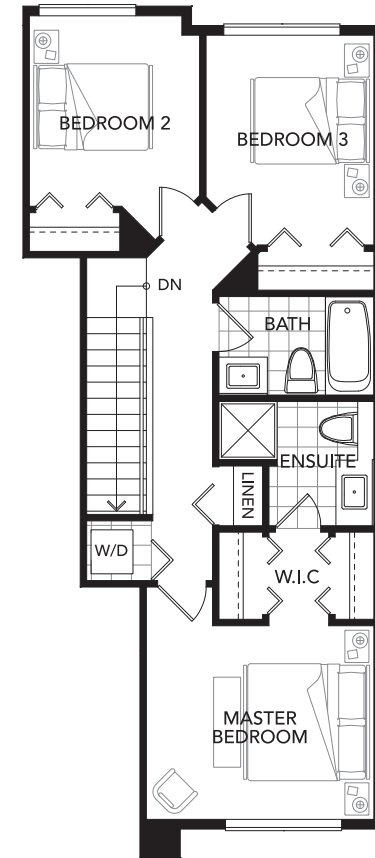

# TYPE B2

3 BEDROOM

1,399 SQ.FT. APPROXIMATELY

LOWER  
52 SQ.FT.

MAIN  
673 SQ.FT.

UPPER  
674 SQ.FT.

# TYPE B3

3 BEDROOM

1,383 SQ.FT. APPROXIMATELY

LOWER  
52 SQ.FT.

MAIN  
662 SQ.FT.

UPPER  
669 SQ.FT.

# TYPE B4

3 BEDROOM

1,355 SQ.FT. APPROXIMATELY

LOWER  
52 SQ.FT.

MAIN  
651 SQ.FT.

UPPER  
652 SQ.FT.

# TYPE B5

3 BEDROOM

1,379 SQ.FT. APPROXIMATELY

LOWER  
52 SQ.FT.

MAIN  
660 SQ.FT.

UPPER  
667 SQ.FT.