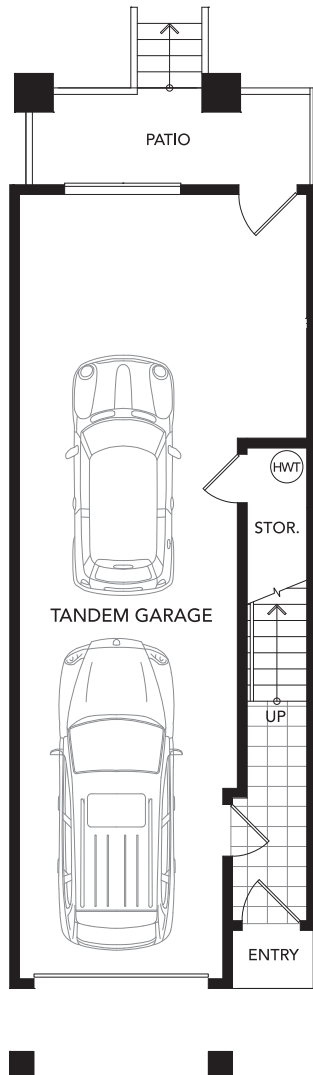

# TYPE B2

3 BEDROOM

1,399 SQ.FT. APPROXIMATELY

LOWER  
52 SQ.FT.

MAIN  
673 SQ.FT.

UPPER  
674 SQ.FT.

# TYPE B3

3 BEDROOM

1,383 SQ.FT. APPROXIMATELY

LOWER  
52 SQ.FT.

MAIN  
662 SQ.FT.

UPPER  
669 SQ.FT.

# TYPE B4

3 BEDROOM

1,355 SQ.FT. APPROXIMATELY

LOWER  
52 SQ.FT.

MAIN  
651 SQ.FT.

UPPER  
652 SQ.FT.

# TYPE B5

3 BEDROOM

1,379 SQ.FT. APPROXIMATELY

LOWER  
52 SQ.FT.

MAIN  
660 SQ.FT.

UPPER  
667 SQ.FT.