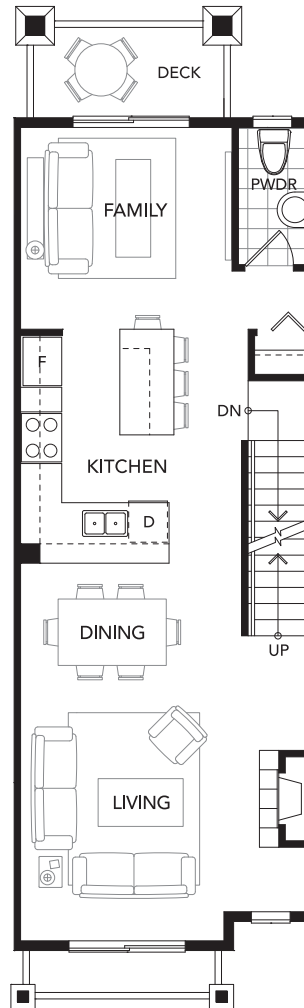

# TYPE B2

3 BEDROOM

1,399 SQ.FT. APPROXIMATELY

LOWER  
52 SQ.FT.

MAIN  
673 SQ.FT.

UPPER  
674 SQ.FT.

# TYPE B3

3 BEDROOM

1,383 SQ.FT. APPROXIMATELY

LOWER  
52 SQ.FT.

MAIN  
662 SQ.FT.

UPPER  
669 SQ.FT.

# TYPE B4

3 BEDROOM

1,355 SQ.FT. APPROXIMATELY

LOWER  
52 SQ.FT.

MAIN  
651 SQ.FT.

UPPER  
652 SQ.FT.

# TYPE B5

3 BEDROOM

1,379 SQ.FT. APPROXIMATELY

LOWER  
52 SQ.FT.

MAIN  
660 SQ.FT.

UPPER  
667 SQ.FT.