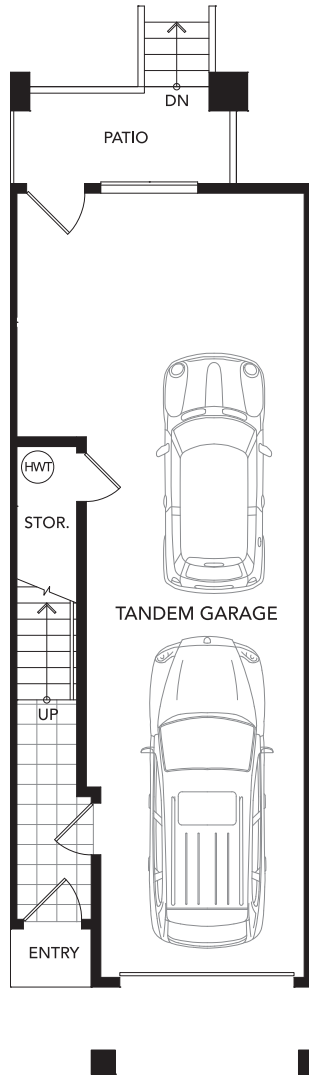

# TYPE B2

3 BEDROOM

1,399 SQ.FT. APPROXIMATELY

LOWER  
52 SQ.FT.

MAIN  
673 SQ.FT.

UPPER  
674 SQ.FT.

# TYPE B3

3 BEDROOM

1,383 SQ.FT. APPROXIMATELY

LOWER  
52 SQ.FT.

MAIN  
662 SQ.FT.

UPPER  
669 SQ.FT.

# TYPE B4

3 BEDROOM

1,355 SQ.FT. APPROXIMATELY

LOWER  
52 SQ.FT.

MAIN  
651 SQ.FT.

UPPER  
652 SQ.FT.

# TYPE B5

3 BEDROOM

1,379 SQ.FT. APPROXIMATELY

LOWER  
52 SQ.FT.

MAIN  
660 SQ.FT.

UPPER  
667 SQ.FT.