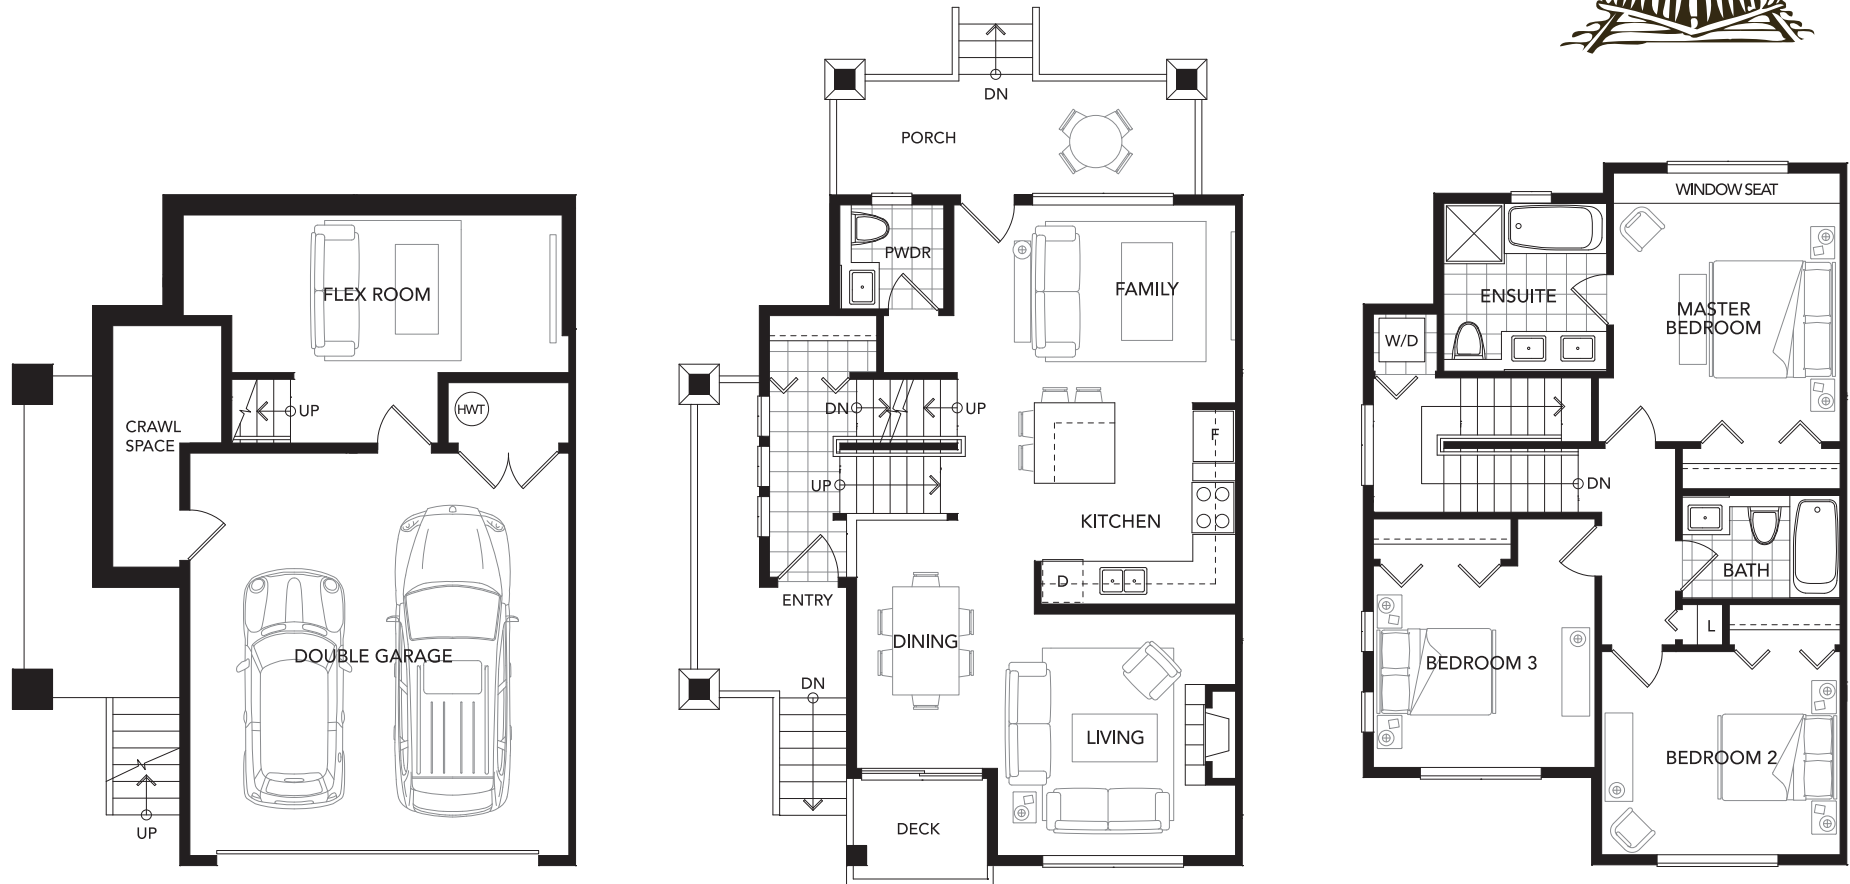

MAIN
690 SQ.FT.

UPPER
750 SQ.FT.

TYPE A2

3 BEDROOM + FLEX ROOM
1,761 SQ.FT. APPROXIMATELY

LOWER
321 SQ.FT.

MAIN
690 SQ.FT.

UPPER
750 SQ.FT.

TYPE A3

3 BEDROOM + FLEX ROOM
1,761 SQ.FT. APPROXIMATELY

LOWER
321 SQ.FT.

MAIN
690 SQ.FT.

UPPER
750 SQ.FT.

TYPE A4

3 BEDROOM + FLEX ROOM
1,761 SQ.FT. APPROXIMATELY

LOWER
321 SQ.FT.

MAIN
690 SQ.FT.

UPPER
750 SQ.FT.

TYPE A4^A

3 BEDROOM + FLEX ROOM
1,761 SQ.FT. APPROXIMATELY

LOWER
321 SQ.FT.

MAIN
690 SQ.FT.

UPPER
750 SQ.FT.

TYPE A5

3 BEDROOM + FLEX ROOM
1,761 SQ.FT. APPROXIMATELY

LOWER
321 SQ.FT.

MAIN
690 SQ.FT.

UPPER
750 SQ.FT.

TYPE A6

3 BEDROOM + FLEX ROOM
1,761 SQ.FT. APPROXIMATELY

LOWER
321 SQ.FT.

MAIN
690 SQ.FT.

UPPER
750 SQ.FT.