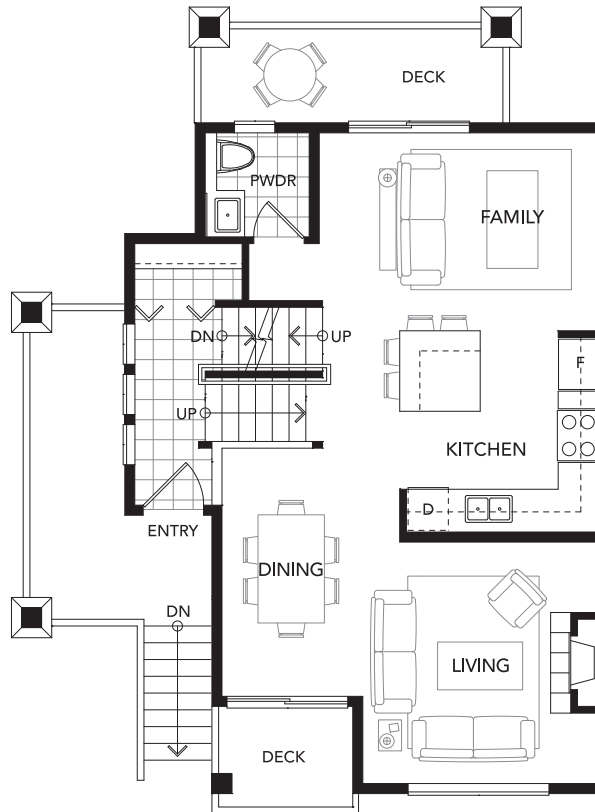

MAIN
690 SQ.FT.

UPPER
750 SQ.FT.

TYPE A2

3 BEDROOM + FLEX ROOM
1,761 SQ.FT. APPROXIMATELY

LOWER
321 SQ.FT.

MAIN
690 SQ.FT.

UPPER
750 SQ.FT.

TYPE A3

3 BEDROOM + FLEX ROOM
1,761 SQ.FT. APPROXIMATELY

LOWER
321 SQ.FT.

MAIN
690 SQ.FT.

UPPER
750 SQ.FT.

TYPE A4

3 BEDROOM + FLEX ROOM
1,761 SQ.FT. APPROXIMATELY

LOWER
321 SQ.FT.

MAIN
690 SQ.FT.

UPPER
750 SQ.FT.

TYPE A4^A

3 BEDROOM + FLEX ROOM
1,761 SQ.FT. APPROXIMATELY

LOWER
321 SQ.FT.

MAIN
690 SQ.FT.

UPPER
750 SQ.FT.

TYPE A5

3 BEDROOM + FLEX ROOM
1,761 SQ.FT. APPROXIMATELY

LOWER
321 SQ.FT.

MAIN
690 SQ.FT.

UPPER
750 SQ.FT.

TYPE A6

3 BEDROOM + FLEX ROOM
1,761 SQ.FT. APPROXIMATELY

LOWER
321 SQ.FT.

MAIN
690 SQ.FT.

UPPER
750 SQ.FT.