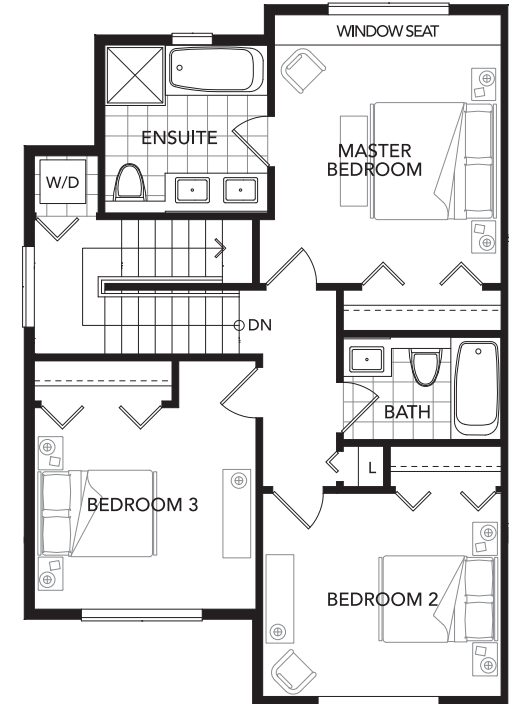

MAIN
690 SQ.FT.

UPPER
750 SQ.FT.

TYPE A2

3 BEDROOM + FLEX ROOM
1,761 SQ.FT. APPROXIMATELY

LOWER
321 SQ.FT.

MAIN
690 SQ.FT.

UPPER
750 SQ.FT.

TYPE A3

3 BEDROOM + FLEX ROOM
1,761 SQ.FT. APPROXIMATELY

LOWER
321 SQ.FT.

MAIN
690 SQ.FT.

UPPER
750 SQ.FT.

TYPE A4

3 BEDROOM + FLEX ROOM
1,761 SQ.FT. APPROXIMATELY

LOWER
321 SQ.FT.

MAIN
690 SQ.FT.

UPPER
750 SQ.FT.

TYPE A4^A

3 BEDROOM + FLEX ROOM
1,761 SQ.FT. APPROXIMATELY

LOWER
321 SQ.FT.

MAIN
690 SQ.FT.

UPPER
750 SQ.FT.

TYPE A5

3 BEDROOM + FLEX ROOM
1,761 SQ.FT. APPROXIMATELY

LOWER
321 SQ.FT.

MAIN
690 SQ.FT.

UPPER
750 SQ.FT.

TYPE A6

3 BEDROOM + FLEX ROOM
1,761 SQ.FT. APPROXIMATELY

LOWER
321 SQ.FT.

MAIN
690 SQ.FT.

UPPER
750 SQ.FT.