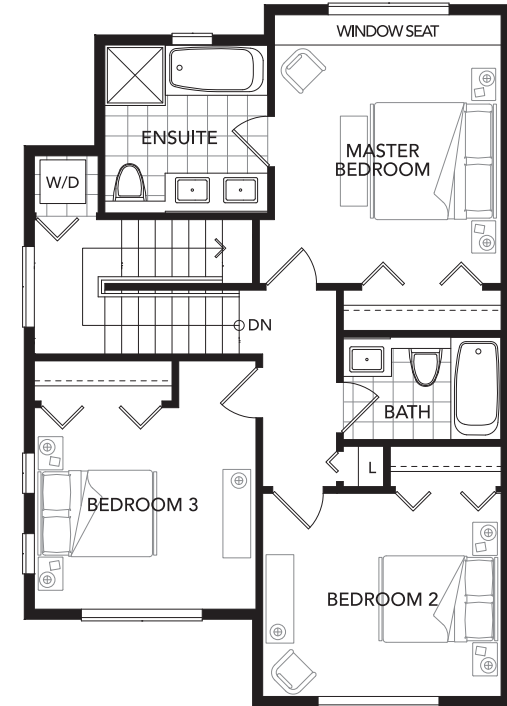

MAIN
690 SQ.FT.

UPPER
750 SQ.FT.

TYPE A2

3 BEDROOM + FLEX ROOM
1,761 SQ.FT. APPROXIMATELY

LOWER
321 SQ.FT.

MAIN
690 SQ.FT.

UPPER
750 SQ.FT.

TYPE A3

3 BEDROOM + FLEX ROOM
1,761 SQ.FT. APPROXIMATELY

LOWER
321 SQ.FT.

MAIN
690 SQ.FT.

UPPER
750 SQ.FT.

TYPE A4

3 BEDROOM + FLEX ROOM
1,761 SQ.FT. APPROXIMATELY

LOWER
321 SQ.FT.

MAIN
690 SQ.FT.

UPPER
750 SQ.FT.

TYPE A4^A

3 BEDROOM + FLEX ROOM
1,761 SQ.FT. APPROXIMATELY

LOWER
321 SQ.FT.

MAIN
690 SQ.FT.

UPPER
750 SQ.FT.

TYPE A5

3 BEDROOM + FLEX ROOM
1,761 SQ.FT. APPROXIMATELY

LOWER
321 SQ.FT.

MAIN
690 SQ.FT.

UPPER
750 SQ.FT.

TYPE A6

3 BEDROOM + FLEX ROOM
1,761 SQ.FT. APPROXIMATELY

LOWER
321 SQ.FT.

MAIN
690 SQ.FT.

UPPER
750 SQ.FT.