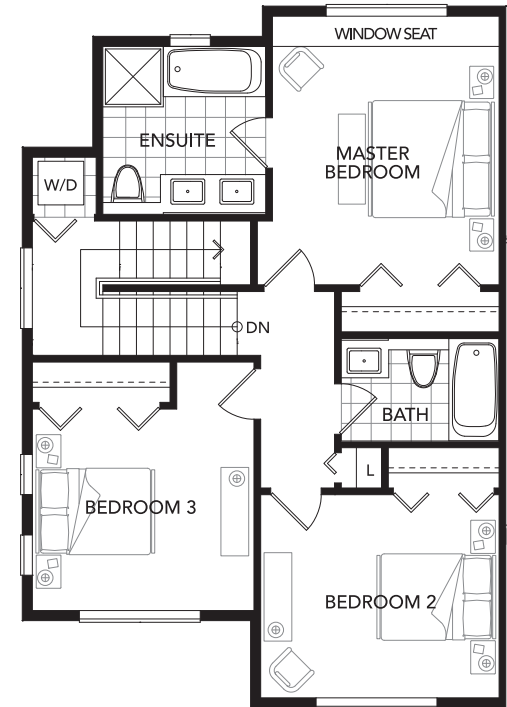

TYPE A

3 BEDROOM + FLEX ROOM
1,761 SQ.FT. APPROXIMATELY

LOWER
321 SQ.FT.

MAIN
690 SQ.FT.

UPPER
750 SQ.FT.

TYPE A1

3 BEDROOM + FLEX ROOM
1,761 SQ.FT. APPROXIMATELY

LOWER
321 SQ.FT.

MAIN
690 SQ.FT.

UPPER
750 SQ.FT.

TYPE A2

3 BEDROOM + FLEX ROOM
1,761 SQ.FT. APPROXIMATELY

LOWER
321 SQ.FT.

MAIN
690 SQ.FT.

UPPER
750 SQ.FT.

TYPE A3

3 BEDROOM + FLEX ROOM
1,761 SQ.FT. APPROXIMATELY

LOWER
321 SQ.FT.

MAIN
690 SQ.FT.

UPPER
750 SQ.FT.

TYPE A4

3 BEDROOM + FLEX ROOM
1,761 SQ.FT. APPROXIMATELY

LOWER
321 SQ.FT.

MAIN
690 SQ.FT.

UPPER
750 SQ.FT.

TYPE A4^A

3 BEDROOM + FLEX ROOM
1,761 SQ.FT. APPROXIMATELY

LOWER
321 SQ.FT.

MAIN
690 SQ.FT.

UPPER
750 SQ.FT.

TYPE A5

3 BEDROOM + FLEX ROOM
1,761 SQ.FT. APPROXIMATELY