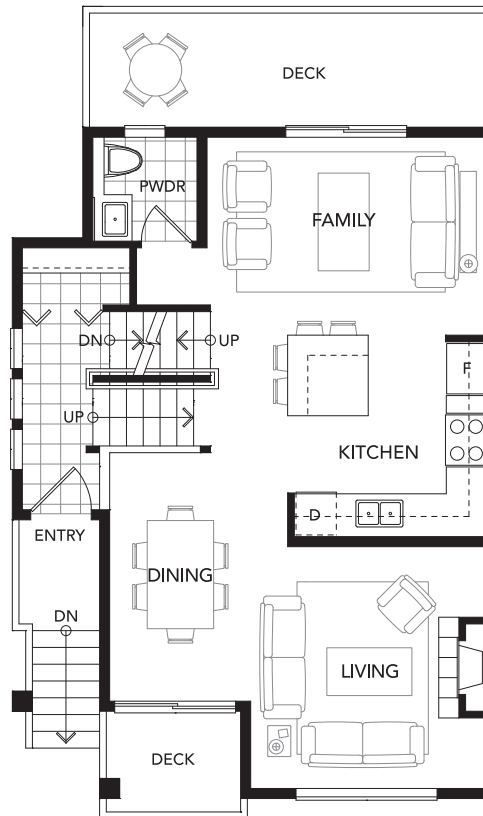

MAIN
690 SQ.FT.

UPPER
750 SQ.FT.

TYPE A2

3 BEDROOM + FLEX ROOM
1,761 SQ.FT. APPROXIMATELY

LOWER
321 SQ.FT.

MAIN
690 SQ.FT.

UPPER
750 SQ.FT.

TYPE A3

3 BEDROOM + FLEX ROOM
1,761 SQ.FT. APPROXIMATELY

LOWER
321 SQ.FT.

MAIN
690 SQ.FT.

UPPER
750 SQ.FT.

TYPE A4

3 BEDROOM + FLEX ROOM
1,761 SQ.FT. APPROXIMATELY

LOWER
321 SQ.FT.

MAIN
690 SQ.FT.

UPPER
750 SQ.FT.

TYPE A4^A

3 BEDROOM + FLEX ROOM
1,761 SQ.FT. APPROXIMATELY

LOWER
321 SQ.FT.

MAIN
690 SQ.FT.

UPPER
750 SQ.FT.

TYPE A5

3 BEDROOM + FLEX ROOM
1,761 SQ.FT. APPROXIMATELY

LOWER
321 SQ.FT.

MAIN
690 SQ.FT.

UPPER
750 SQ.FT.

TYPE A6

3 BEDROOM + FLEX ROOM
1,761 SQ.FT. APPROXIMATELY

LOWER
321 SQ.FT.

MAIN
690 SQ.FT.

UPPER
750 SQ.FT.