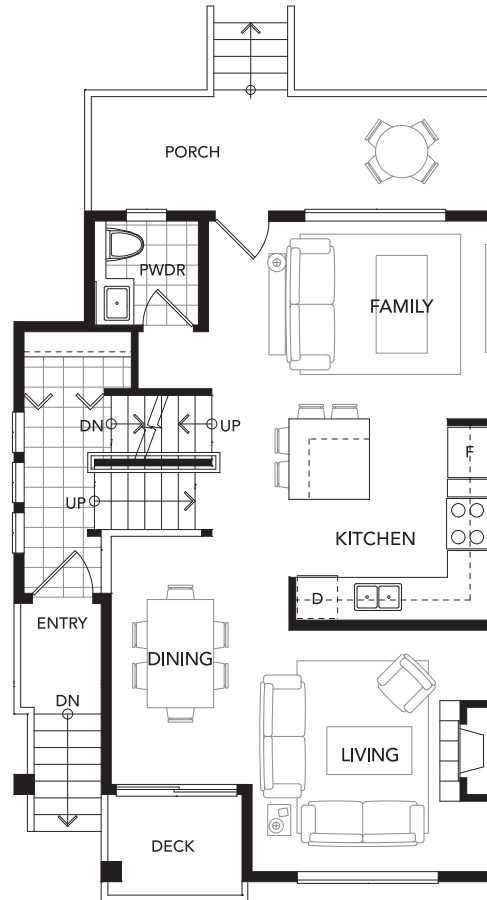

TYPE A

3 BEDROOM + FLEX ROOM
1,761 SQ.FT. APPROXIMATELY

LOWER
321 SQ.FT.

MAIN
690 SQ.FT.

UPPER
750 SQ.FT.

TYPE A1

3 BEDROOM + FLEX ROOM
1,761 SQ.FT. APPROXIMATELY

LOWER
321 SQ.FT.

MAIN
690 SQ.FT.

UPPER
750 SQ.FT.

TYPE A2

3 BEDROOM + FLEX ROOM
1,761 SQ.FT. APPROXIMATELY

LOWER
321 SQ.FT.

MAIN
690 SQ.FT.

UPPER
750 SQ.FT.

TYPE A3

3 BEDROOM + FLEX ROOM
1,761 SQ.FT. APPROXIMATELY

LOWER
321 SQ.FT.

MAIN
690 SQ.FT.

UPPER
750 SQ.FT.

TYPE A4

3 BEDROOM + FLEX ROOM
1,761 SQ.FT. APPROXIMATELY

LOWER
321 SQ.FT.

MAIN
690 SQ.FT.

UPPER
750 SQ.FT.

TYPE A4^A

3 BEDROOM + FLEX ROOM
1,761 SQ.FT. APPROXIMATELY

LOWER
321 SQ.FT.

MAIN
690 SQ.FT.

UPPER
750 SQ.FT.

TYPE A5

3 BEDROOM + FLEX ROOM
1,761 SQ.FT. APPROXIMATELY