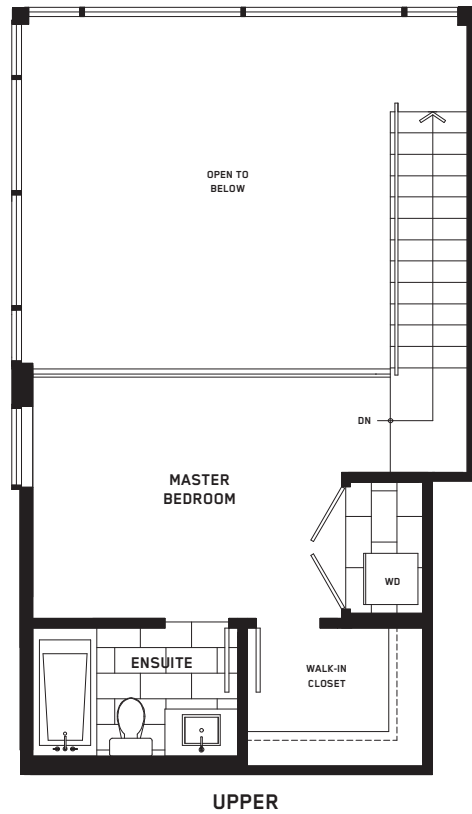

MADDOX

DOWNTOWN

LOFT A

1 BEDOM 741 SQ. FT.