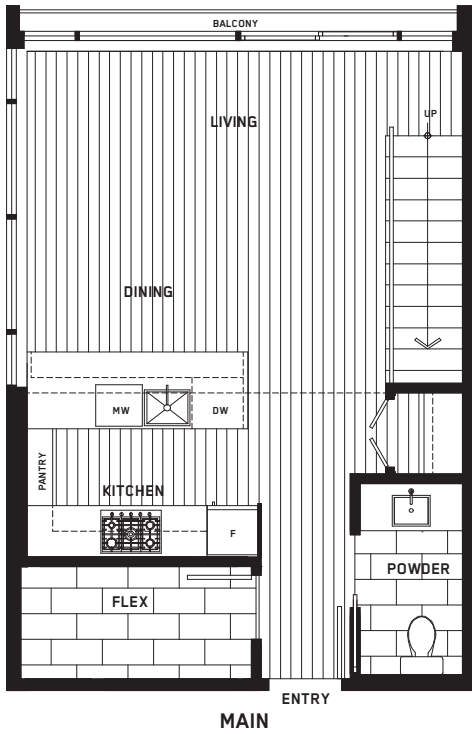

MADDOX

DOWNTOWN

LOFT A

1 BEDOM 741 SQ. FT.