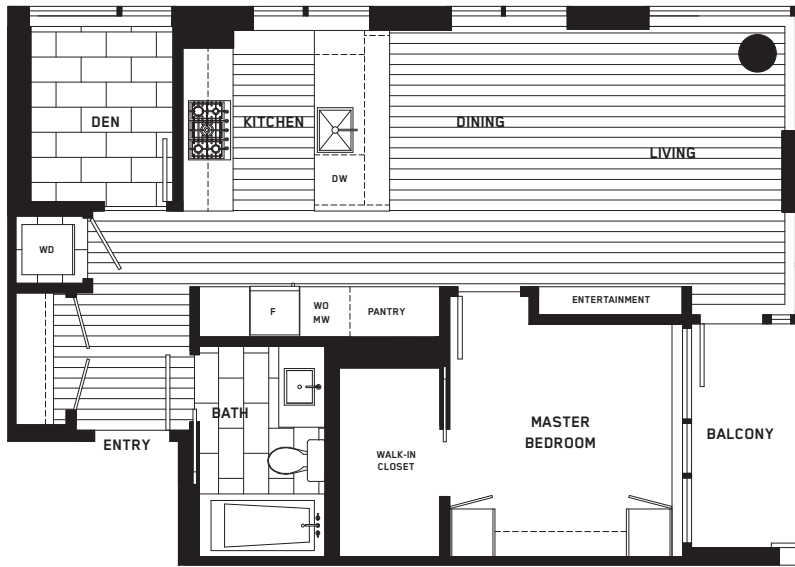

# MADDOX

DOWNTOWN

## PLAN D

1 BEDROOM+DEN 633 SQ. FT.

LEVELS 5 & 7

LEVEL 9

LEVELS 10-18

LEVELS 19-25