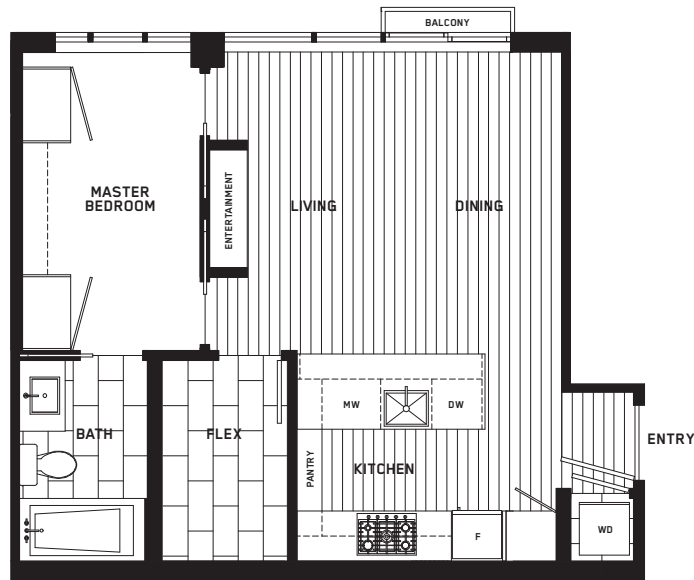

MADDOX

DOWNTOWN

PLAN C

1 BEDROOM 513 SQ. FT.

LEVELS 3 & 6

LEVELS 5 & 7

LEVEL 8

LEVEL 9

LEVELS 10-18