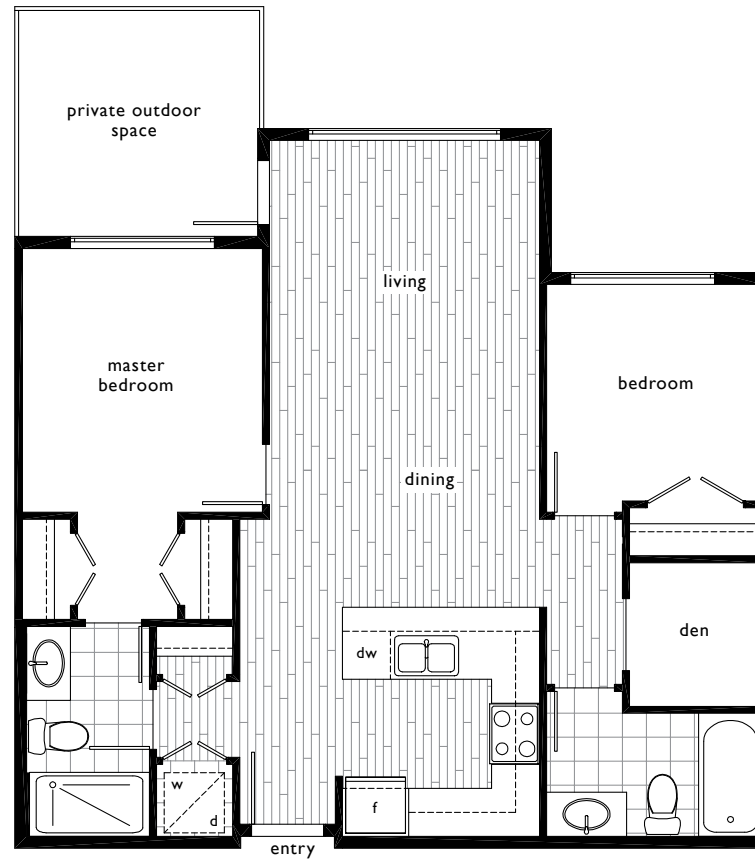

# 2 bedroom + den, 2 bathroom

plan E1

approx. 822 sq. ft.  
level 3, 4