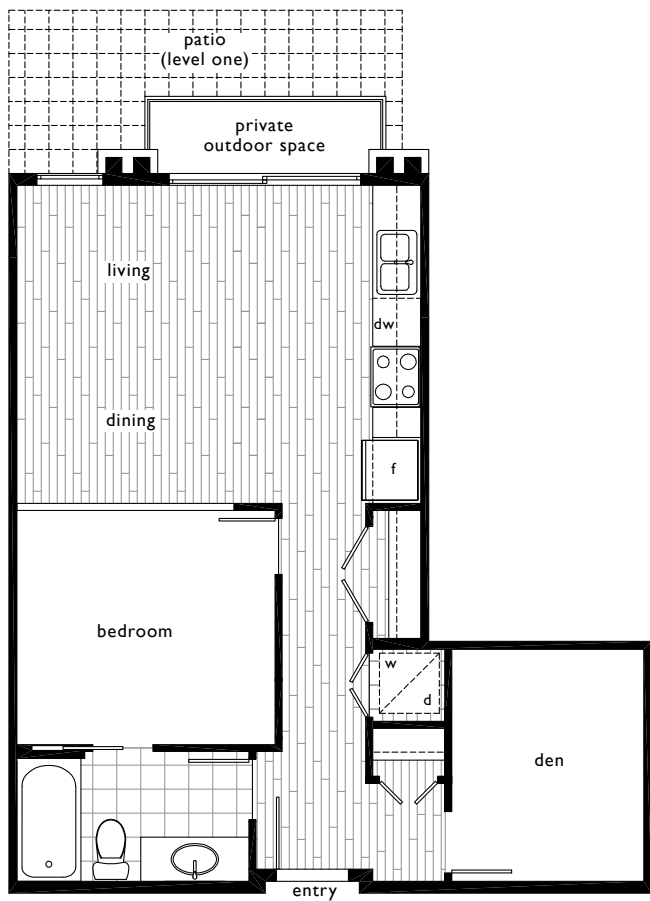

1 bedroom + den, 1 bathroom

plan C1

approx. 609 sq. ft.
level 1, 2, 3, 4

plan C2

approx. 630 sq. ft.
level 2, 3, 4

plan C3

approx. 657-662 sq. ft.
level 1, 2, 3, 4