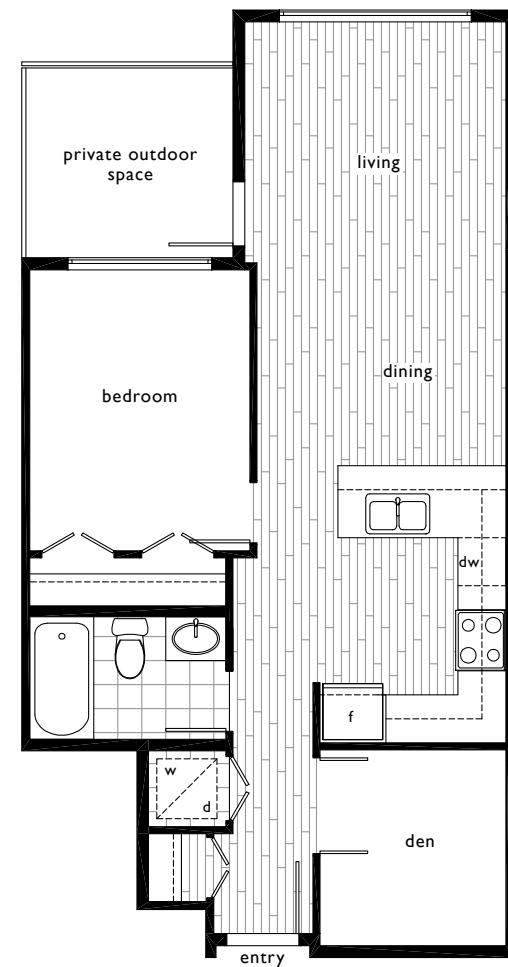

1 bedroom + den, 1 bathroom

plan C1

approx. 609 sq. ft.
level 1, 2, 3, 4

plan C2

approx. 630 sq. ft.
level 2, 3, 4

plan C3

approx. 657-662 sq. ft.
level 1, 2, 3, 4