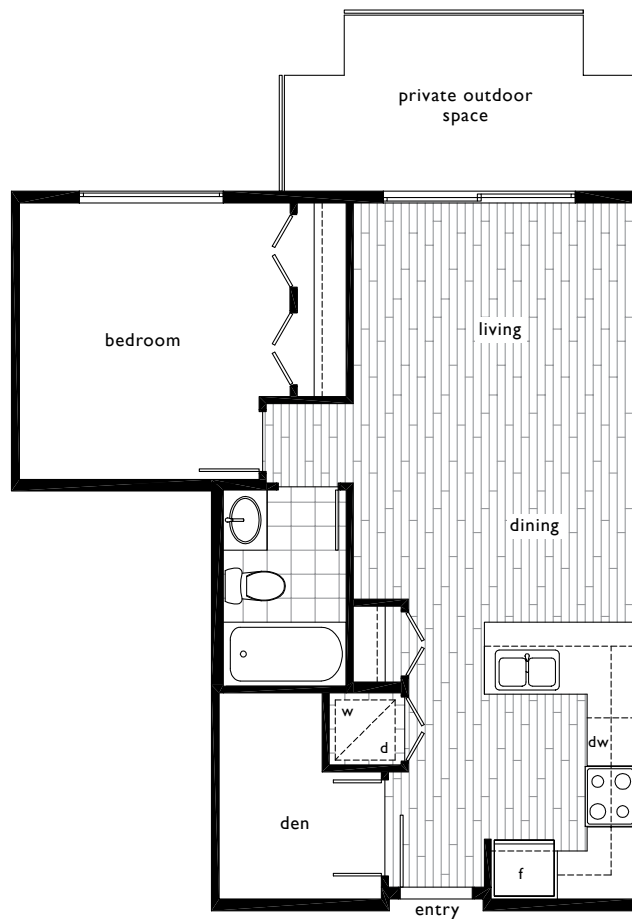

1 bedroom + den, 1 bathroom

plan C1

approx. 609 sq. ft.
level 1, 2, 3, 4

plan C2

approx. 630 sq. ft.
level 2, 3, 4

plan C3

approx. 657-662 sq. ft.
level 1, 2, 3, 4