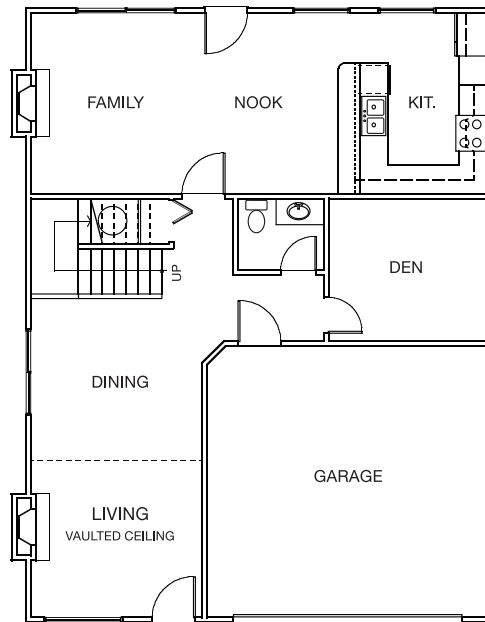

luna

HOME

PLAN
A

2,201 - 2,350 SQ. FT.

Ground Floor

Second Floor

The builder reserves the right to make modifications and changes should they be necessary.