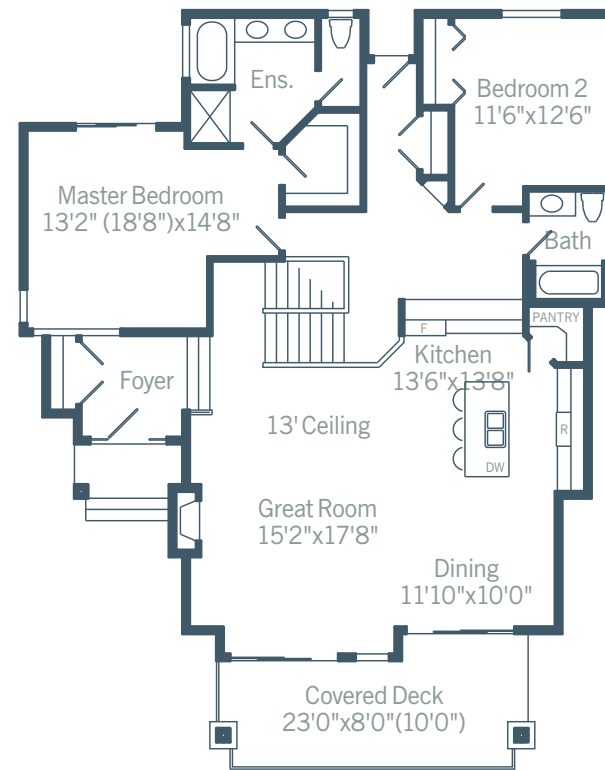

Sundance

Total Living Space: 2252 sq. ft. + 410 sq. ft. unfinished

BASEMENT FLOOR PLAN 570 sq. ft. finished
410 sq. ft. unfinished

MAIN FLOOR PLAN 1682 sq. ft.