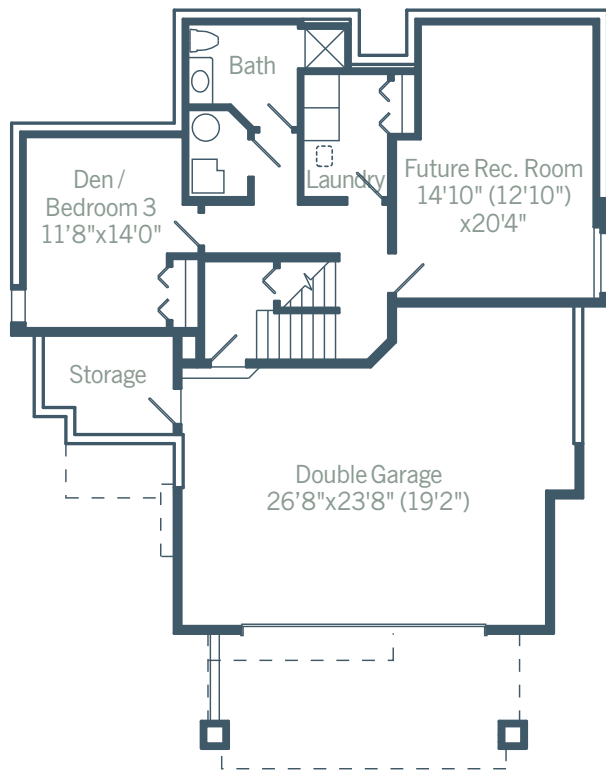

Sundance

Total Living Space: 2252 sq. ft. + 410 sq. ft. unfinished

BASEMENT FLOOR PLAN 570 sq. ft. finished
410 sq. ft. unfinished

MAIN FLOOR PLAN 1682 sq. ft.