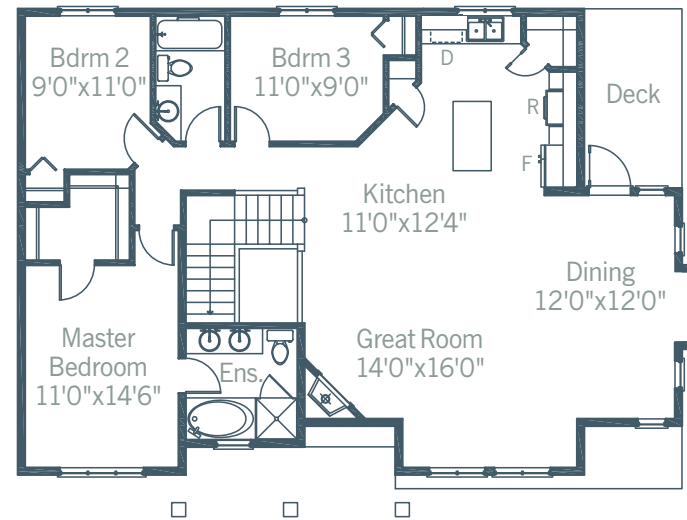

# Brockvale

Total Living Space: 1763 sq. ft. + 658 sq. ft. unfinished

GRADE LEVEL FLOOR PLAN 408 sq. ft. finished  
658 sq. ft. unfinished

MAIN FLOOR PLAN 1355 sq. ft.