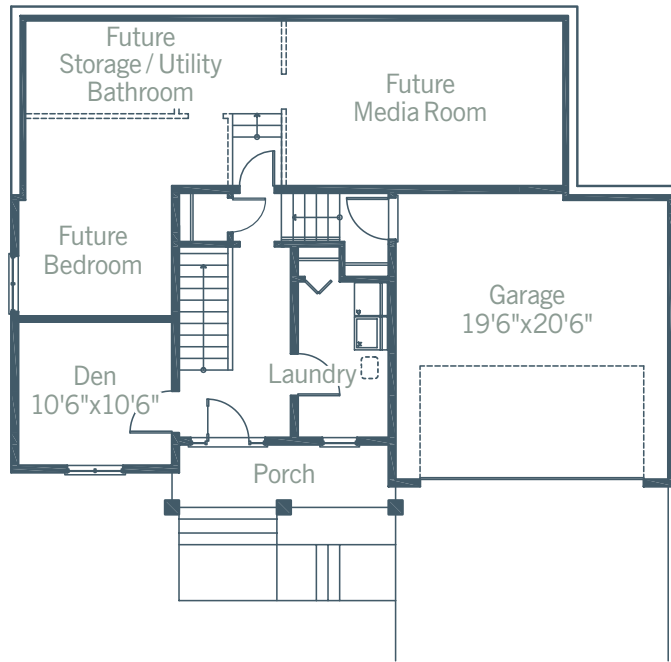

# Brockvale

Total Living Space: 1763 sq. ft. + 658 sq. ft. unfinished

GRADE LEVEL FLOOR PLAN 408 sq. ft. finished  
658 sq. ft. unfinished

MAIN FLOOR PLAN 1355 sq. ft.