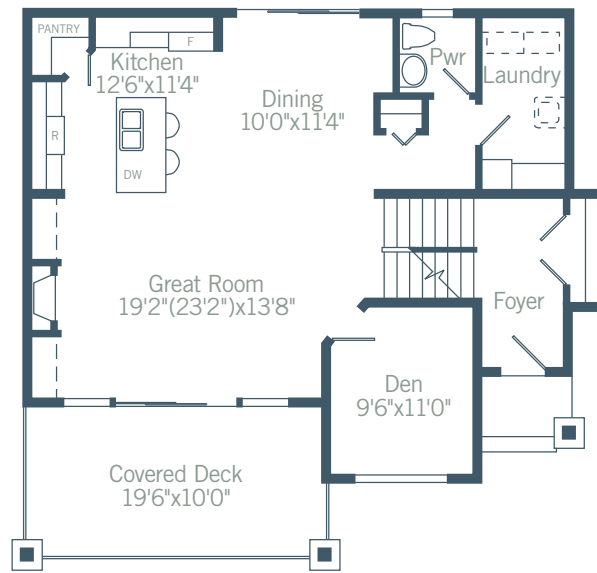

Skyview

Total Living Space:
1900 sq. ft. + 562 sq. ft. unfinished

LOWER FLOOR PLAN

42 sq. ft. finished
562 sq. ft. unfinished

MAIN FLOOR PLAN

995 sq. ft.

SECOND FLOOR PLAN

863 sq. ft.