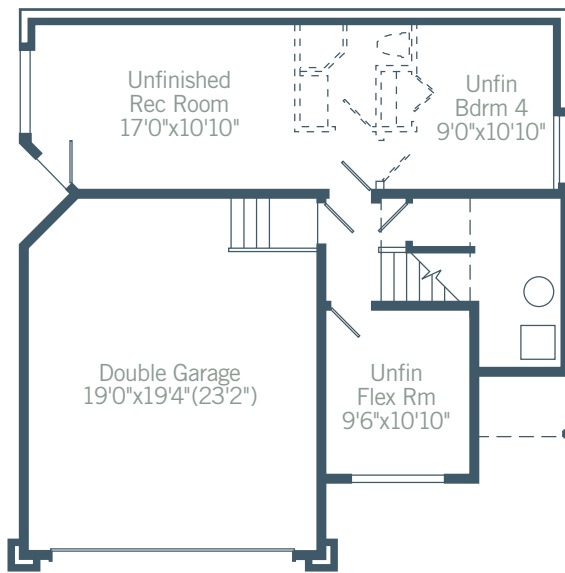

Skyview

Total Living Space:
1900 sq. ft. + 562 sq. ft. unfinished

LOWER FLOOR PLAN

42 sq. ft. finished
562 sq. ft. unfinished

MAIN FLOOR PLAN

995 sq. ft.

SECOND FLOOR PLAN

863 sq. ft.