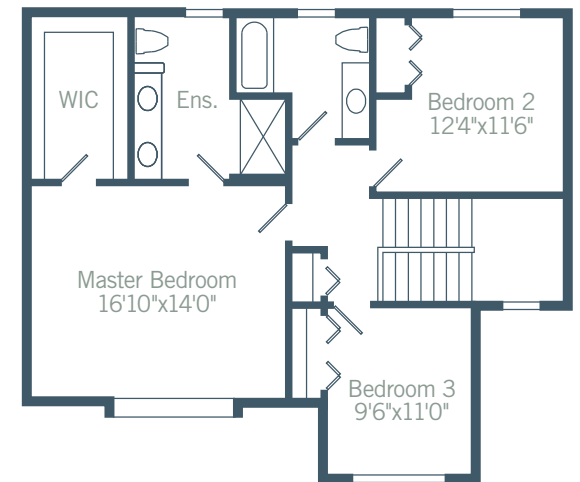

Skyview

Total Living Space:
1900 sq. ft. + 562 sq. ft. unfinished

LOWER FLOOR PLAN

42 sq. ft. finished
562 sq. ft. unfinished

MAIN FLOOR PLAN

995 sq. ft.

SECOND FLOOR PLAN

863 sq. ft.