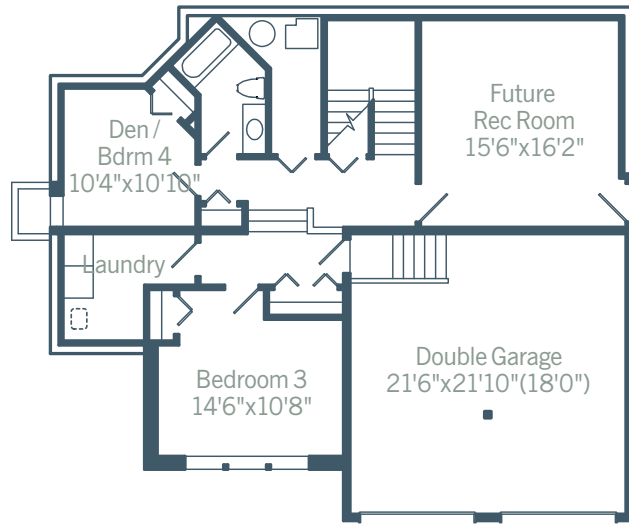

Brighton

Total Living Space: 2116 sq. ft. + 294 sq. ft. unfinished

BASEMENT FLOOR PLAN 676 sq. ft. finished
294 sq. ft. unfinished

MAIN FLOOR PLAN 1440 sq. ft.