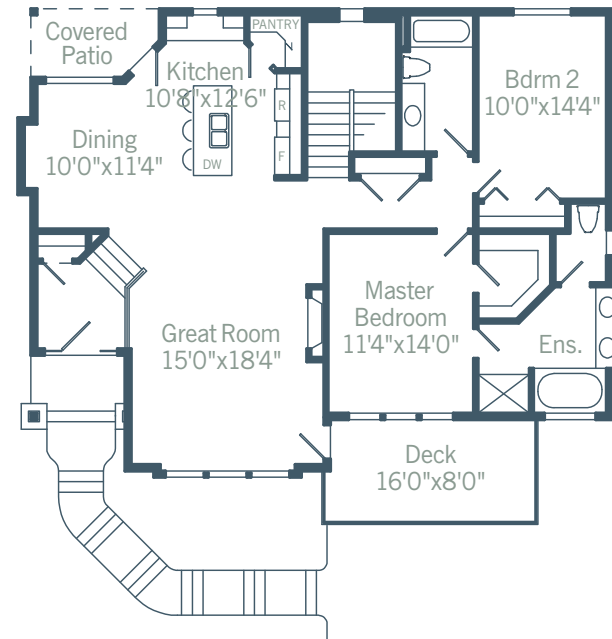

Brighton

Total Living Space: 2116 sq. ft. + 294 sq. ft. unfinished

BASEMENT FLOOR PLAN 676 sq. ft. finished
294 sq. ft. unfinished

MAIN FLOOR PLAN 1440 sq. ft.