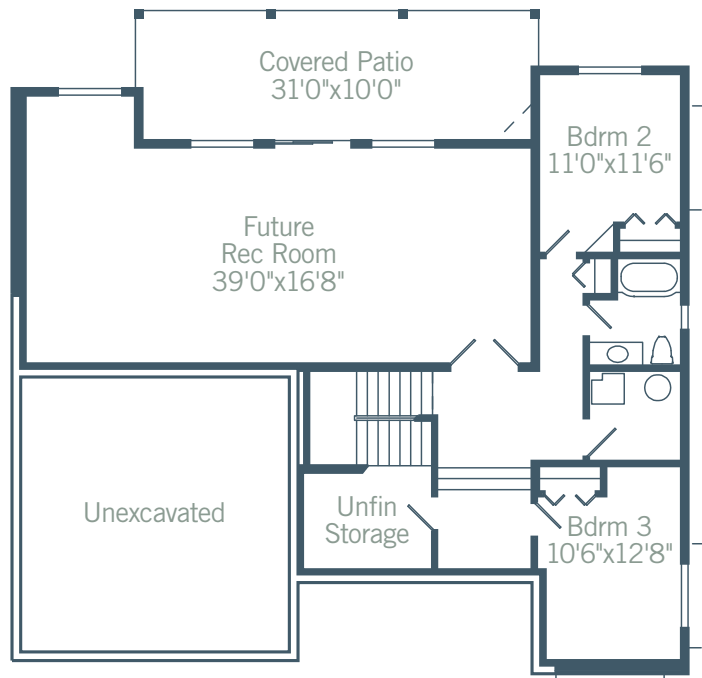

Starlight A

Total Living Space:
2324 sq. ft. + 854 sq. ft. unfinished

BASEMENT FLOOR PLAN 678 sq. ft. finished
854 sq. ft. unfinished

MAIN FLOOR PLAN 1646 sq. ft.