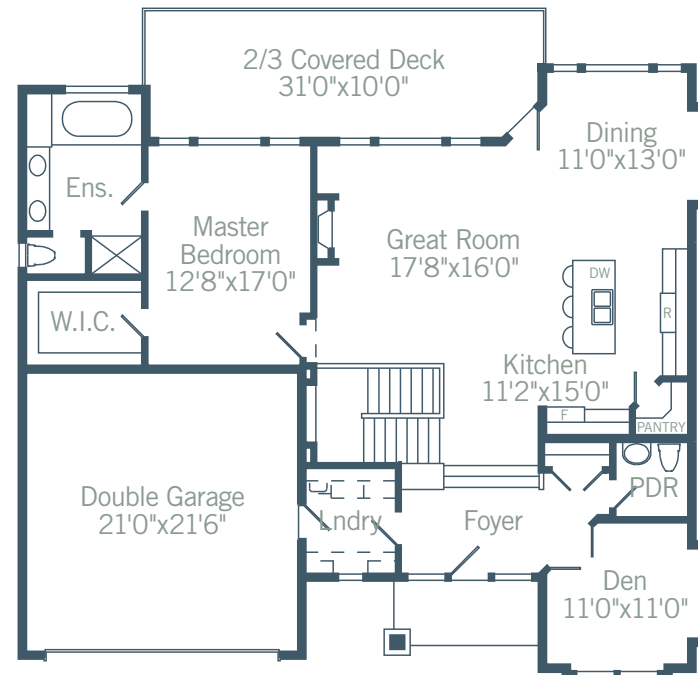

Starlight A

Total Living Space:
2324 sq. ft. + 854 sq. ft. unfinished

BASEMENT FLOOR PLAN 678 sq. ft. finished
854 sq. ft. unfinished

MAIN FLOOR PLAN 1646 sq. ft.