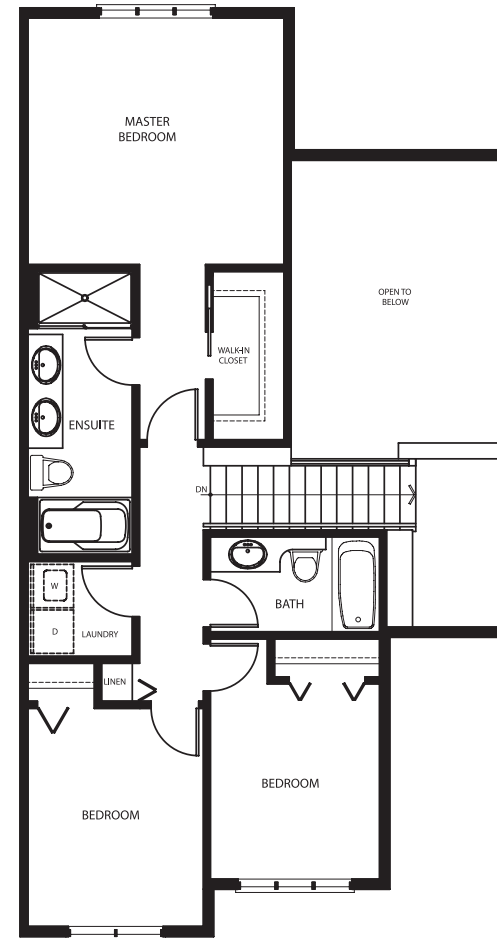

LOWER

MAIN

UPPER

FRASER SERIES
Home C1: 2,157 SF
Units 24, 26, 33