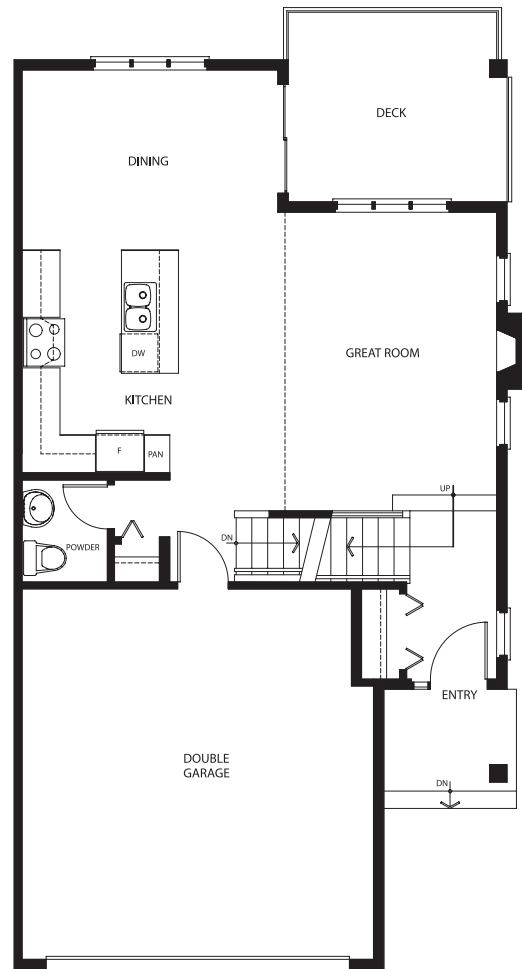

LOWER

MAIN

UPPER

FRASER SERIES
Home C1: 2,157 SF
Units 24, 26, 33