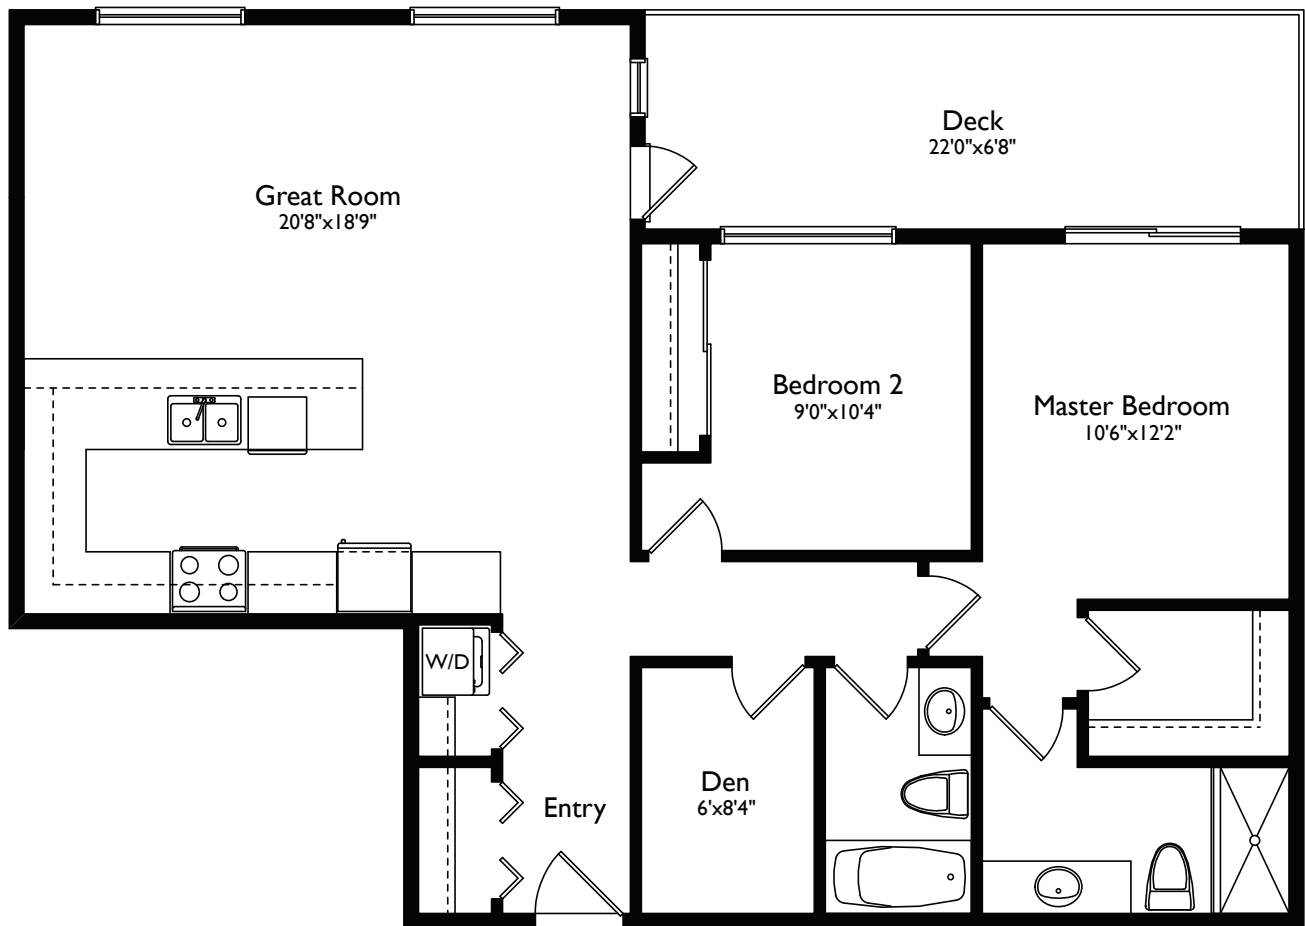

Deluxe 2 Bedroom plus Den

- Large great room
- Master bedroom
- Second bedroom
- 2 Bathrooms
- Walk-in closet
- Large kitchen
- Deluxe finishes

P Suite - 1064 Sq.Ft.

\$319⁹⁰⁰