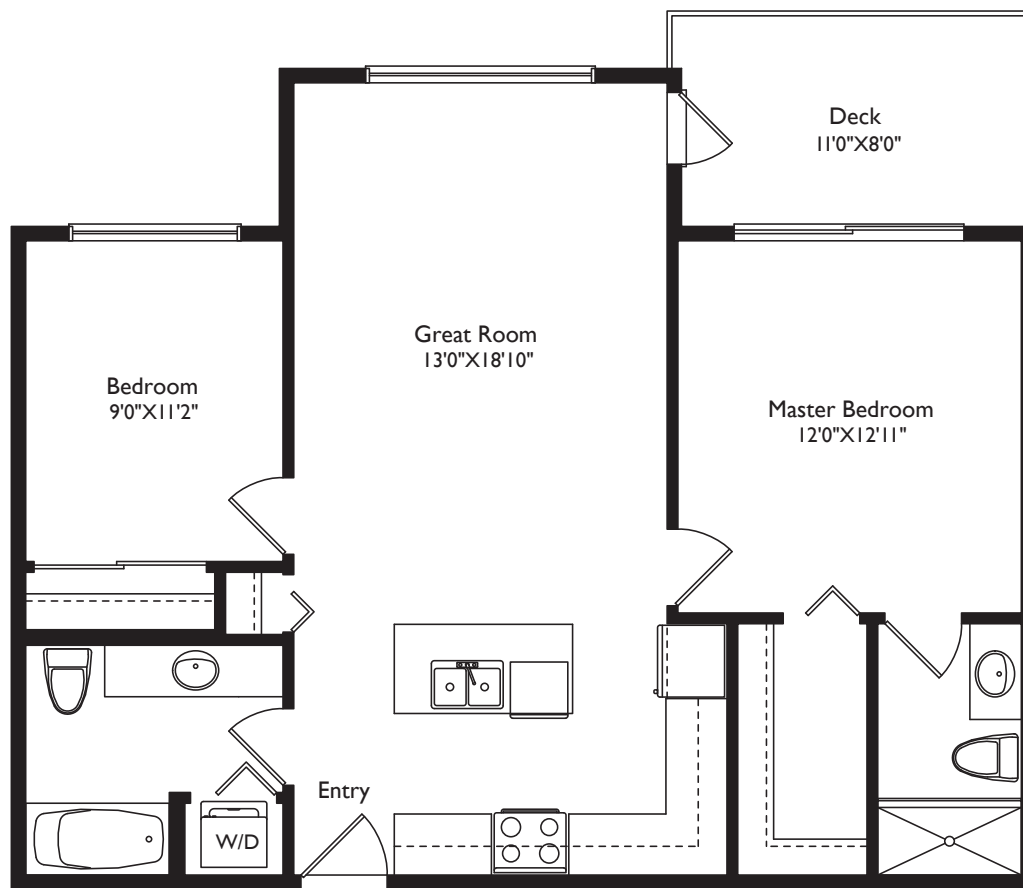

Deluxe 2 Bedroom

- Generous great room
- Master bedroom
- Second bedroom
- Two bathrooms
- Walk-in closet
- Kitchen island
- Deluxe finishes

J Suite - Approx 900 Sq.Ft.

Suites range from 891 sq.ft. to 905 sq.ft.

1st floor - \$269⁹⁰⁰

2nd floor - \$269⁹⁰⁰

3rd floor - \$269⁹⁰⁰

4th floor - \$269⁹⁰⁰

5th floor - \$289⁹⁰⁰