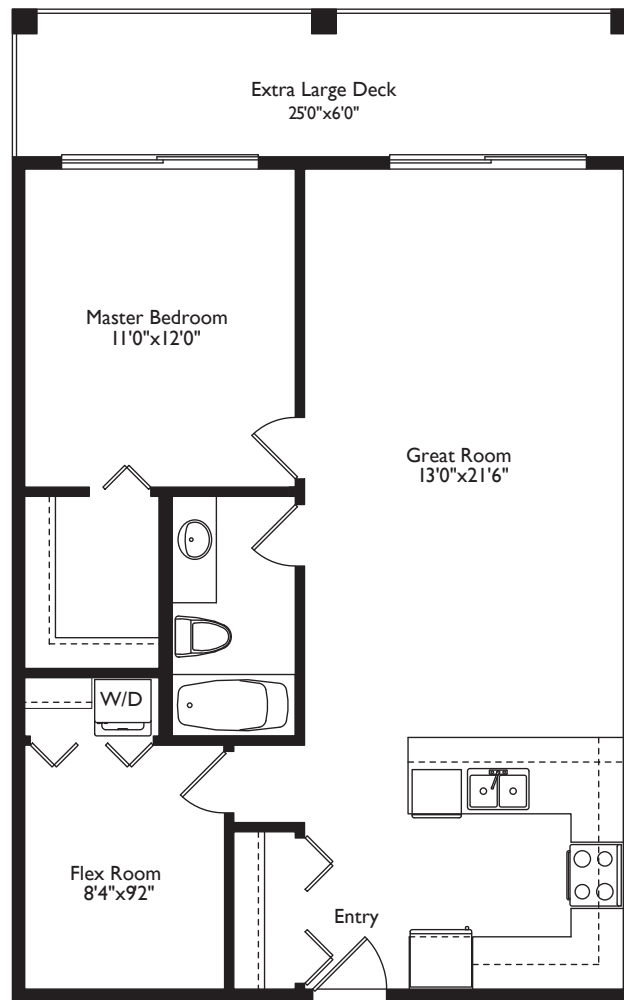

“King” One Bedroom with Flex Room

- Fits a **King** bed
- Generous great room
- Large walk-in closet
- Luxury kitchen
- Deluxe finishes
- Extra large deck

G Suite - 861 Sq.Ft.

\$239⁹⁰⁰