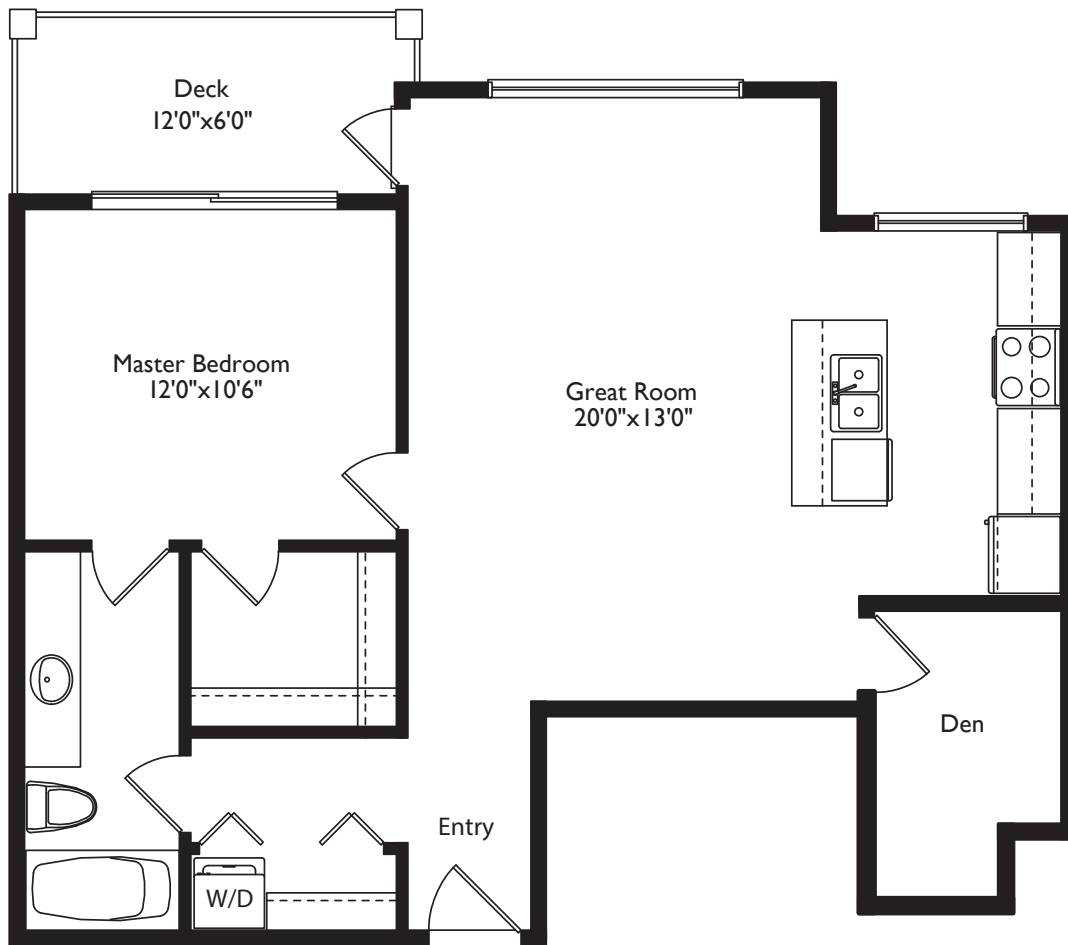

# “King” One Bedroom with Den

- Fits a **King** bed
- Large great room
- Deluxe bathroom
- Large walk-in closet
- Kitchen island
- Private den
- Quality finishes

**F Suite - 806 Sq.Ft.**

**\$229<sup>900</sup>**