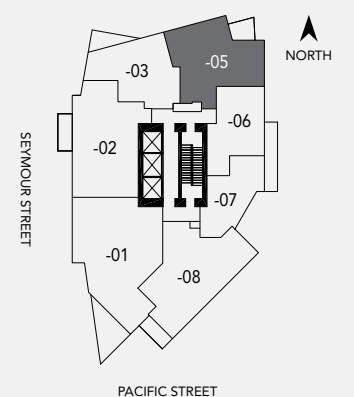

THE MARK PRIVATE COLLECTION KITCHEN

1. 27" Sub Zero Integrated Refrigerator with Dual Freezer Drawers
2. 30" Miele Gas Cooktop
3. 30" Faber Cristal Line Hood Fan
4. 30" Miele Convection Wall Oven
5. Panasonic Microwave with Trim Kit
6. Miele Integrated Dishwasher
7. Waste King Sink Disposal
8. High-Efficiency Washer and Dryer