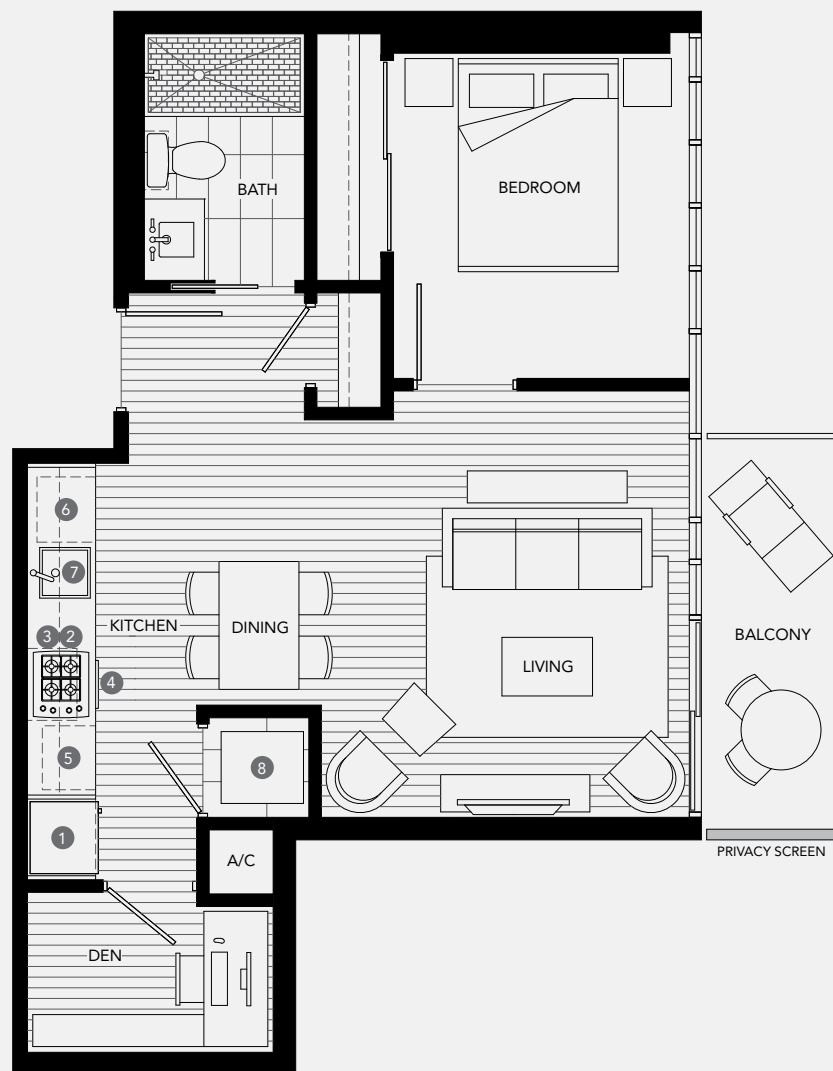

THE MARK PRIVATE COLLECTION KITCHEN

1. 36" Sub Zero Integrated Refrigerator with Dual Freezer Drawers
2. 30" Miele Gas Cooktop
3. 30" Faber Cristal Line Hood Fan
4. 30" Miele Convection Wall Oven
5. Panasonic Microwave with Trim Kit
6. Miele Integrated Dishwasher
7. Waste King Sink Disposal
8. High-Efficiency Washer and Dryer

THE MARK PRIVATE COLLECTION KITCHEN

1. 27" Sub Zero Integrated Refrigerator with Dual Freezer Drawers
2. 30" Miele Gas Cooktop
3. 30" Faber Cristal Line Hood Fan
4. 30" Miele Convection Wall Oven
5. Panasonic Microwave with Trim Kit
6. Miele Integrated Dishwasher
7. Waste King Sink Disposal
8. High-Efficiency Washer and Dryer

THE MARK PRIVATE COLLECTION KITCHEN

1. 27" Sub Zero Integrated Refrigerator with Dual Freezer Drawers
2. 24" Miele Gas Cooktop
3. 24" Faber Cristal Line Hood Fan
4. 24" Miele Convection Wall Oven
5. Panasonic Microwave with Trim Kit
6. Miele Integrated Dishwasher
7. Waste King Sink Disposal
8. High-Efficiency Washer and Dryer