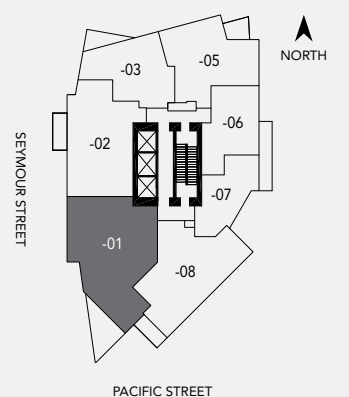

THE MARK PRIVATE COLLECTION KITCHEN

1. 36" Sub Zero Integrated Refrigerator with Dual Freezer Drawers
2. 30" Miele Gas Cooktop
3. 30" Faber Cristal Line Hood Fan
4. 30" Miele Convection Wall Oven
5. Panasonic Microwave with Trim Kit
6. Miele Integrated Dishwasher
7. Waste King Sink Disposal
8. High-Efficiency Washer and Dryer