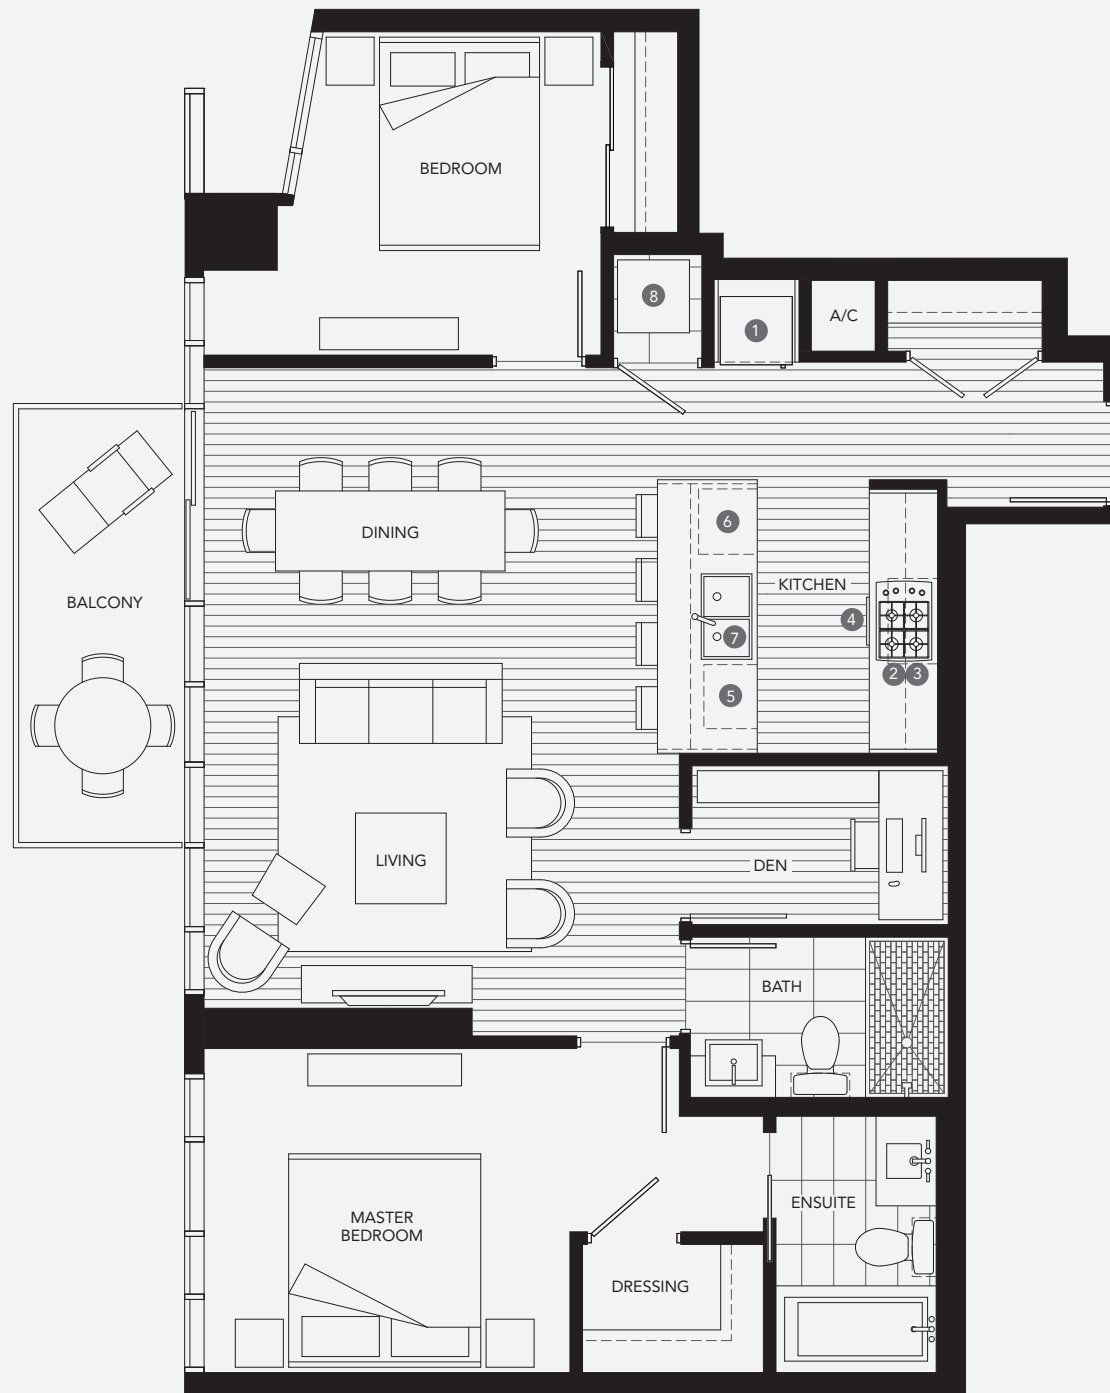

THE MARK PRIVATE COLLECTION KITCHEN

1. 36" Sub Zero Integrated Refrigerator with Dual Freezer Drawers
2. 30" Miele Gas Cooktop
3. 30" Faber Cristal Line Hood Fan
4. 30" Miele Convection Wall Oven
5. Panasonic Microwave with Trim Kit
6. Miele Integrated Dishwasher
7. Waste King Sink Disposal
8. High-Efficiency Washer and Dryer

THE MARK PRIVATE COLLECTION KITCHEN

1. 27" Sub Zero Integrated Refrigerator with Dual Freezer Drawers
2. 30" Miele Gas Cooktop
3. 30" Faber Cristal Line Hood Fan
4. 30" Miele Convection Wall Oven
5. Panasonic Microwave with Trim Kit
6. Miele Integrated Dishwasher
7. Waste King Sink Disposal
8. High-Efficiency Washer and Dryer