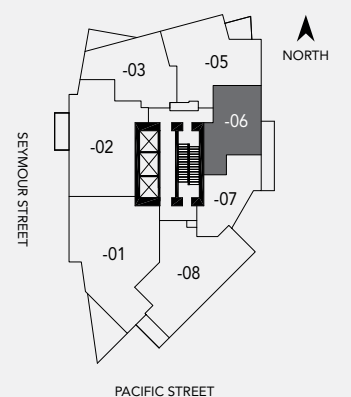

THE MARK PRIVATE COLLECTION KITCHEN

1. 27" Sub Zero Integrated Refrigerator with Dual Freezer Drawers
2. 24" Miele Gas Cooktop
3. 24" Faber Cristal Line Hood Fan
4. 24" Miele Convection Wall Oven
5. Panasonic Microwave with Trim Kit
6. Miele Integrated Dishwasher
7. Waste King Sink Disposal
8. High-Efficiency Washer and Dryer