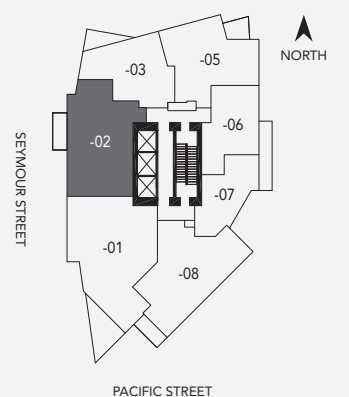

THE MARK PRIVATE COLLECTION KITCHEN

1. 27" Sub Zero Integrated Refrigerator with Dual Freezer Drawers
2. 30" Miele Gas Cooktop
3. 30" Faber Cristal Line Hood Fan
4. 30" Miele Convection Wall Oven
5. Panasonic Microwave with Trim Kit
6. Miele Integrated Dishwasher
7. Waste King Sink Disposal
8. High-Efficiency Washer and Dryer