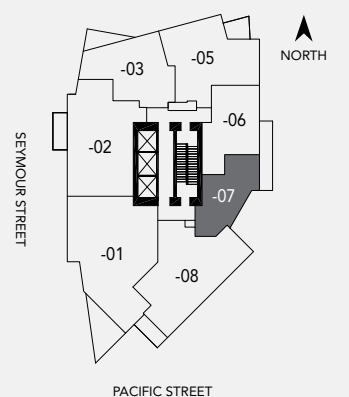

THE MARK PRIVATE COLLECTION KITCHEN

1. 27" Sub Zero Integrated Refrigerator with Dual Freezer Drawers
2. 24" Miele Gas Cooktop
3. 24" Faber Cristal Line Hood Fan
4. 24" Miele Convection Wall Oven
5. Panasonic Microwave with Trim Kit Mounted in Upper Cabinets
6. Miele Integrated Dishwasher
7. Waste King Sink Disposal
8. High-Efficiency Washer and Dryer