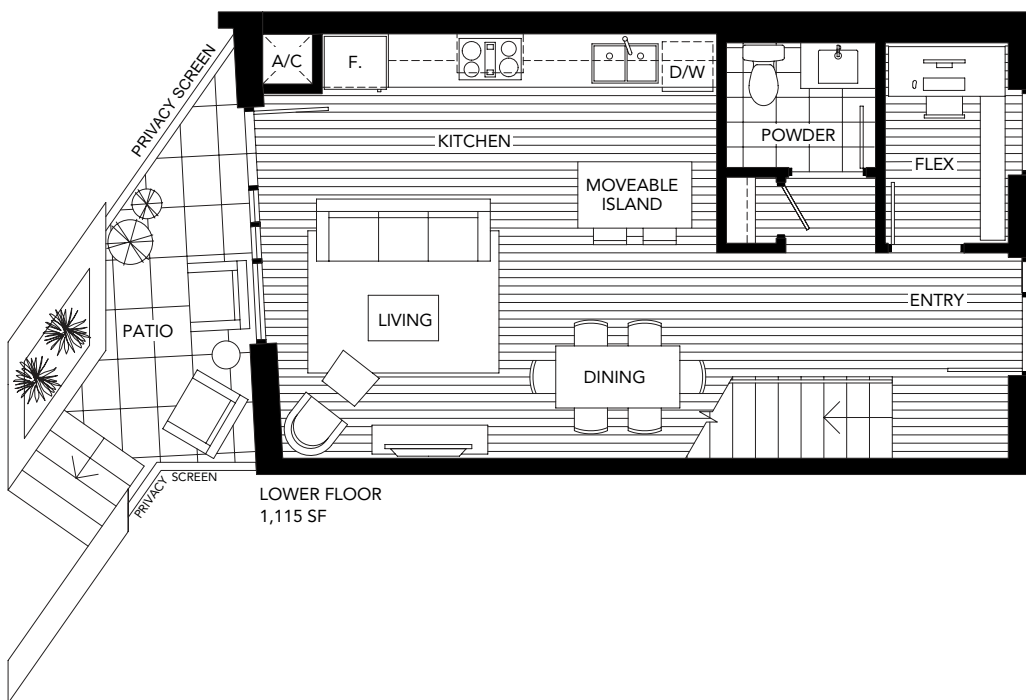

PLAN TH6
2 BEDROOM + FLEX
1,090 SQFT APPROX.

UPPER FLOOR

LOWER FLOOR
1,115 SF

PACIFIC STREET

PLAN TH7
2 BEDROOM + FLEX
1,140 SQFT APPROX.

UPPER FLOOR

LOWER FLOOR
1,115 SF

UPPER FLOOR

LOWER FLOOR

PACIFIC STREET