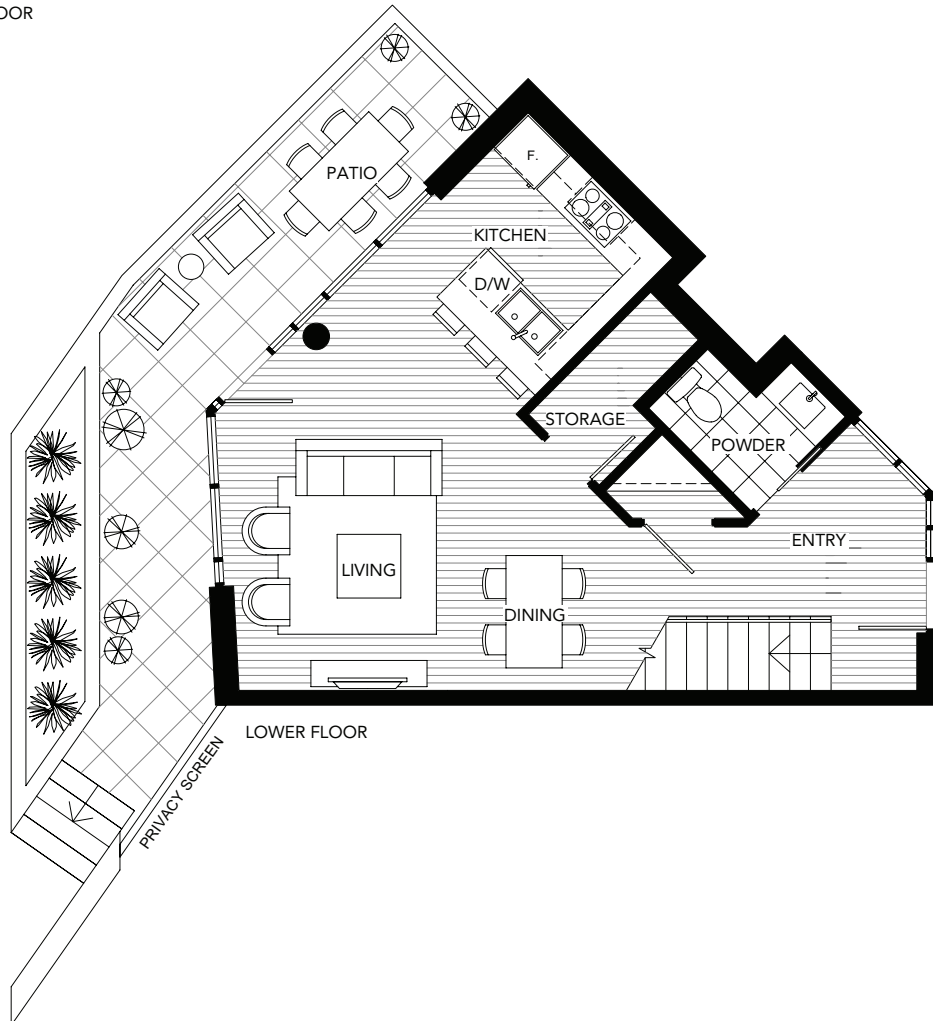

PLAN TH6
2 BEDROOM + FLEX
1,090 SQFT APPROX.

UPPER FLOOR

LOWER FLOOR
1,115 SF

PACIFIC STREET

PLAN TH7
2 BEDROOM + FLEX
1,140 SQFT APPROX.

UPPER FLOOR

LOWER FLOOR
1,115 SF

UPPER FLOOR

LOWER FLOOR

PACIFIC STREET