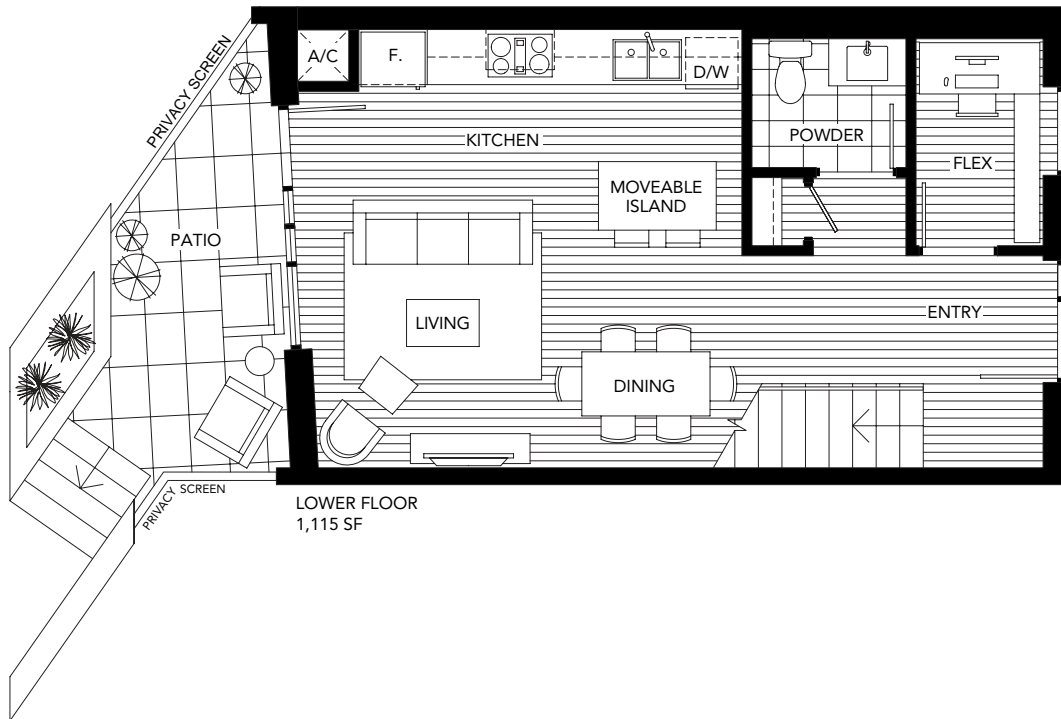

PLAN TH6
2 BEDROOM + FLEX
1,090 SQFT APPROX.

UPPER FLOOR

LOWER FLOOR
1,115 SF

PACIFIC STREET

PLAN TH7
2 BEDROOM + FLEX
1,140 SQFT APPROX.

UPPER FLOOR

LOWER FLOOR
1,115 SF

UPPER FLOOR

LOWER FLOOR

PACIFIC STREET