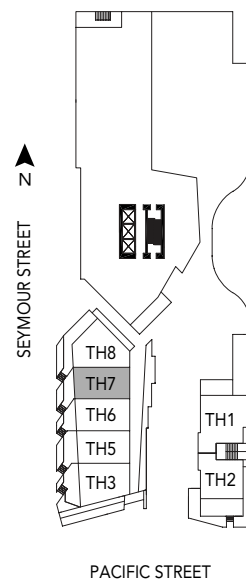

PLAN TH6
2 BEDROOM + FLEX
1,090 SQFT APPROX.

UPPER FLOOR

LOWER FLOOR
1,115 SF

PACIFIC STREET

PLAN TH7
2 BEDROOM + FLEX
1,140 SQFT APPROX.

UPPER FLOOR

LOWER FLOOR
1,115 SF

UPPER FLOOR

LOWER FLOOR

PACIFIC STREET