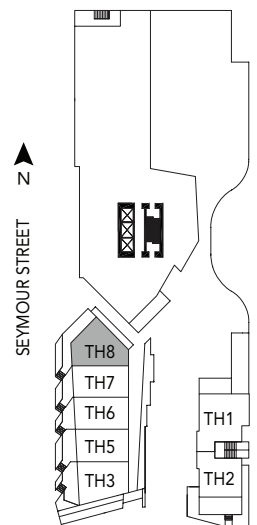

PLAN TH6
2 BEDROOM + FLEX
1,090 SQFT APPROX.

UPPER FLOOR

LOWER FLOOR
1,115 SF

PACIFIC STREET

PLAN TH7
2 BEDROOM + FLEX
1,140 SQFT APPROX.

UPPER FLOOR

LOWER FLOOR
1,115 SF

UPPER FLOOR

LOWER FLOOR

PACIFIC STREET