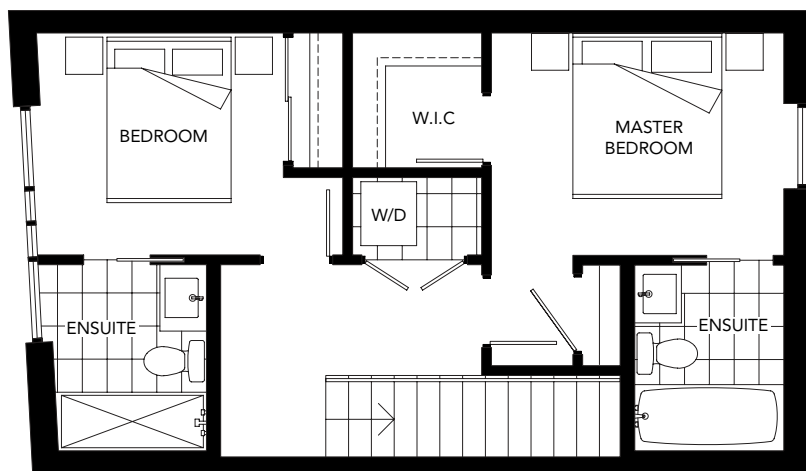

PLAN TH6
2 BEDROOM + FLEX
1,090 SQFT APPROX.

UPPER FLOOR

LOWER FLOOR
1,115 SF

PACIFIC STREET

PLAN TH7
2 BEDROOM + FLEX
1,140 SQFT APPROX.

UPPER FLOOR

LOWER FLOOR
1,115 SF

UPPER FLOOR

LOWER FLOOR

PACIFIC STREET