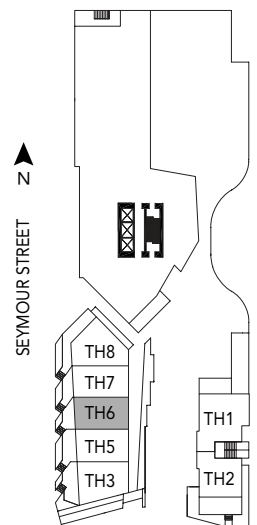

PLAN TH6
2 BEDROOM + FLEX
1,090 SQFT APPROX.

UPPER FLOOR

LOWER FLOOR
1,115 SF

PACIFIC STREET

PLAN TH7
2 BEDROOM + FLEX
1,140 SQFT APPROX.

UPPER FLOOR

LOWER FLOOR
1,115 SF

UPPER FLOOR

LOWER FLOOR

PACIFIC STREET