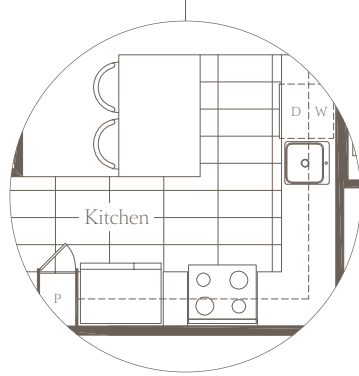

PRODIGY

LIVE WEST COAST

Alt Option

ENCORE
COLLECTION

PLAN E/ALT
3 Bed, 2 Bath 986 sq ft

FLOOR PLAN UNITS:
202, 302, 502, 602