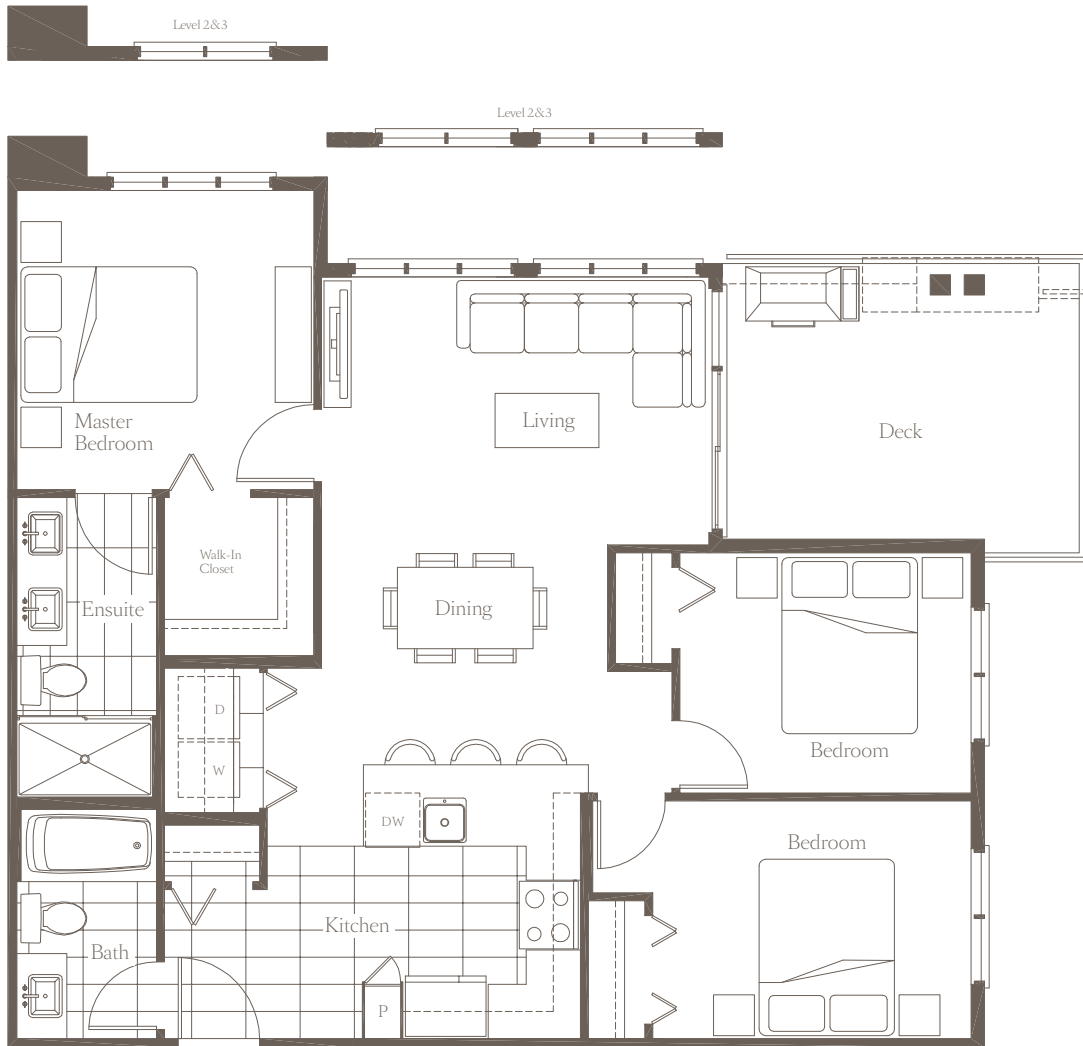

PRODIGY

LIVE WEST COAST

Alt Option

ENCORE
COLLECTION

PLAN E/ALT
3 Bed, 2 Bath 986 sq ft

FLOOR PLAN UNITS:
202, 302, 502, 602