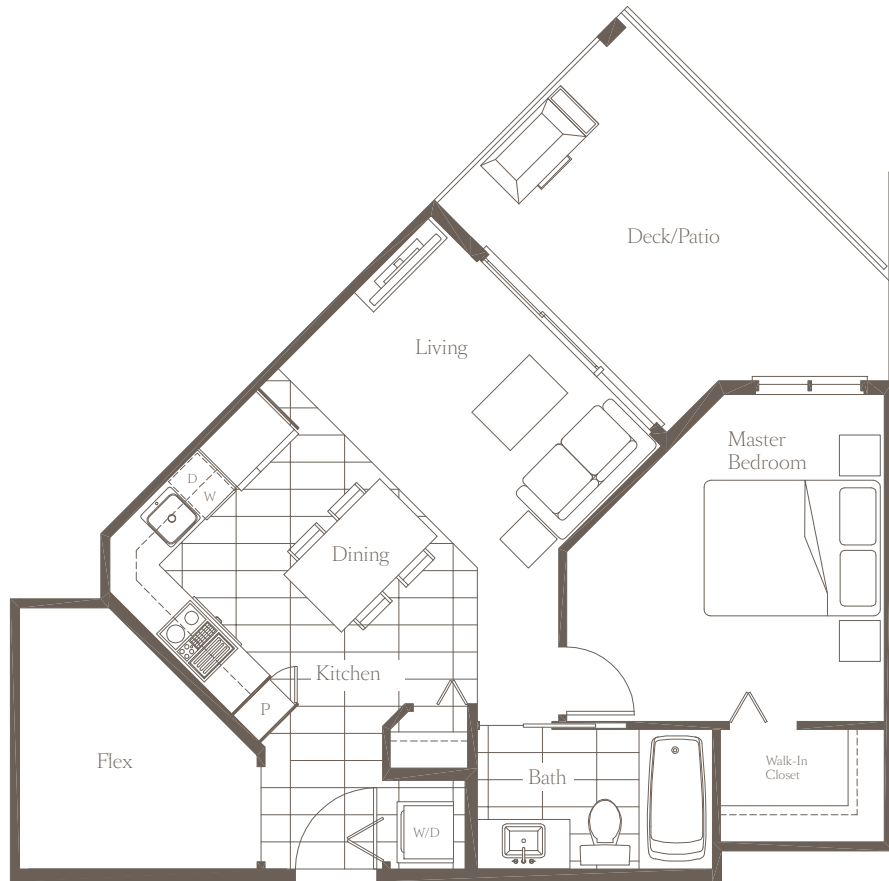

PRODIGY

LIVE WEST COAST

ACAP
COLLECTION

PLAN A1
1 Bed, 1 Bath 594 sq ft

FLOOR PLAN UNITS:
107, 208, 308, 508, 608