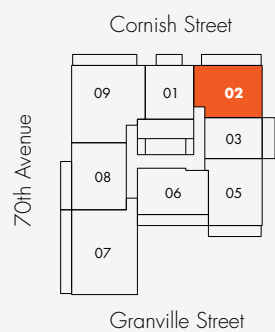

West
Tower
Granville
at 70th

Suite 02

2 Bedroom + Flex 930 sf

Living 785 sf; Balcony 145 sf

Floors 6-12

North