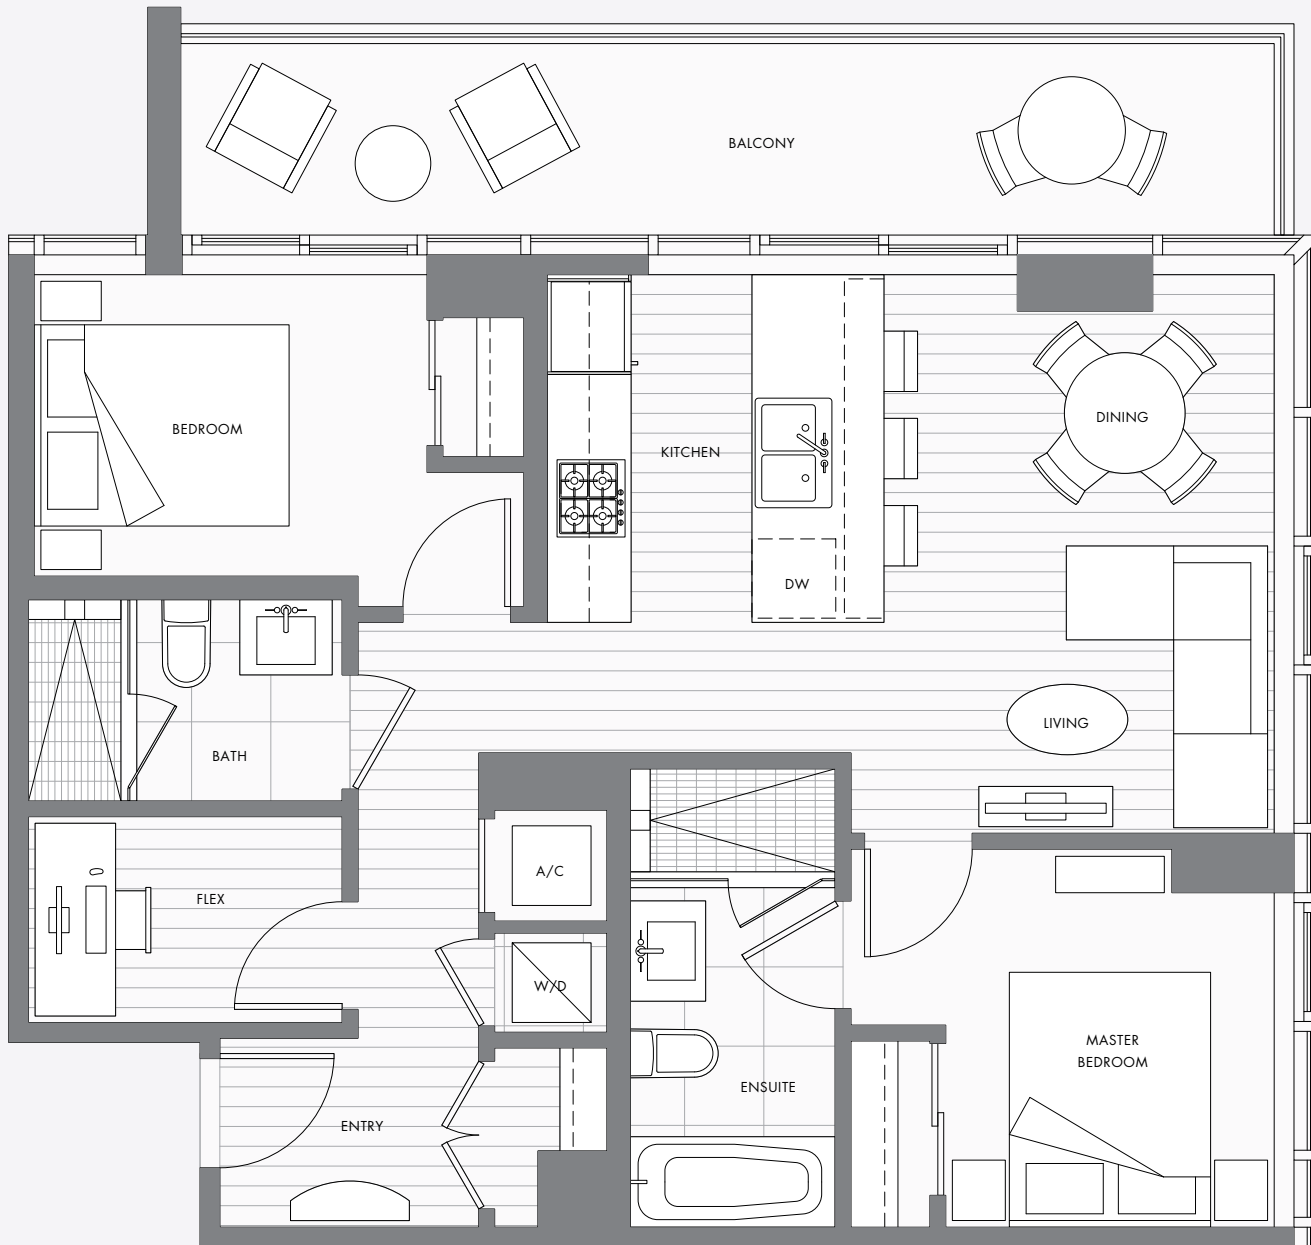

West
Tower
Granville
at 70th

Suite 02

2 Bedroom + Flex 930 sf

Living 785 sf; Balcony 145 sf

Floors 6-12

North