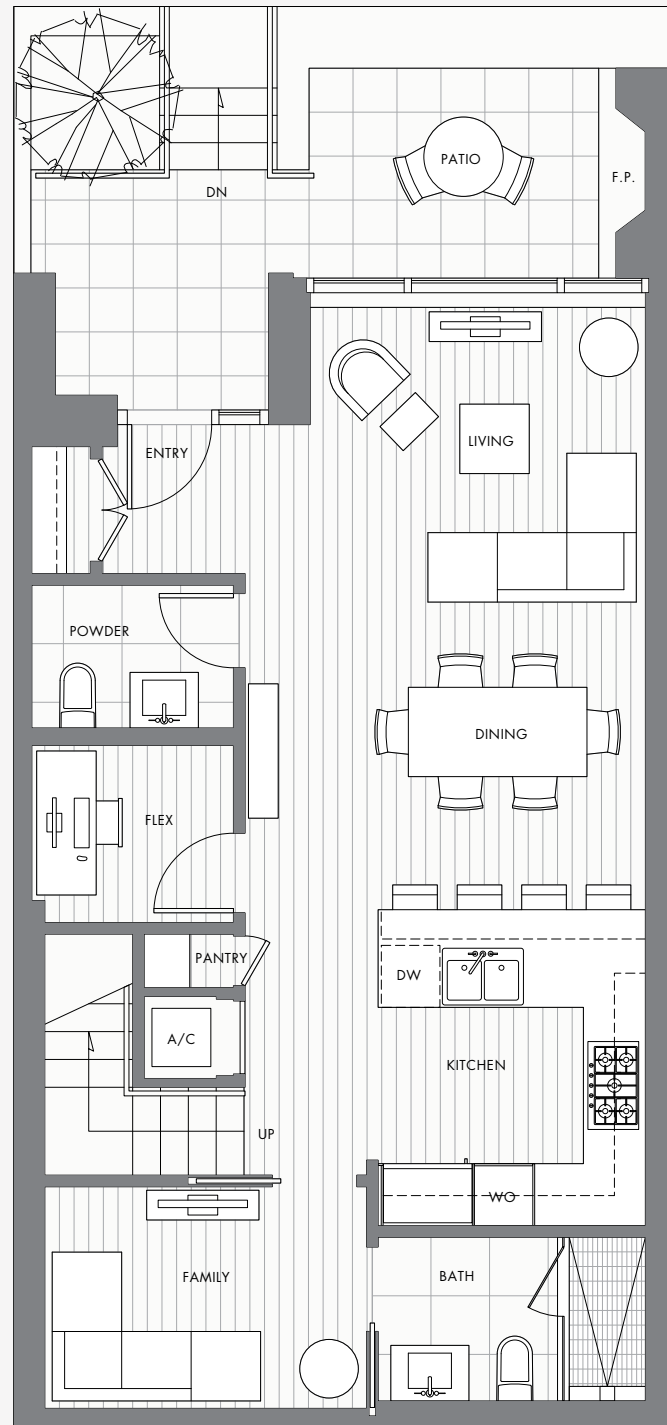

Cornish
Estates
Granville
at 70th

Townhouse 07

3 Bedroom + Family + Study + Flex 1,935 sf

Living 1,672 sf; Patio + Balcony 263 sf

Main Floor 846 sf

Second Floor 826 sf

Main Floor