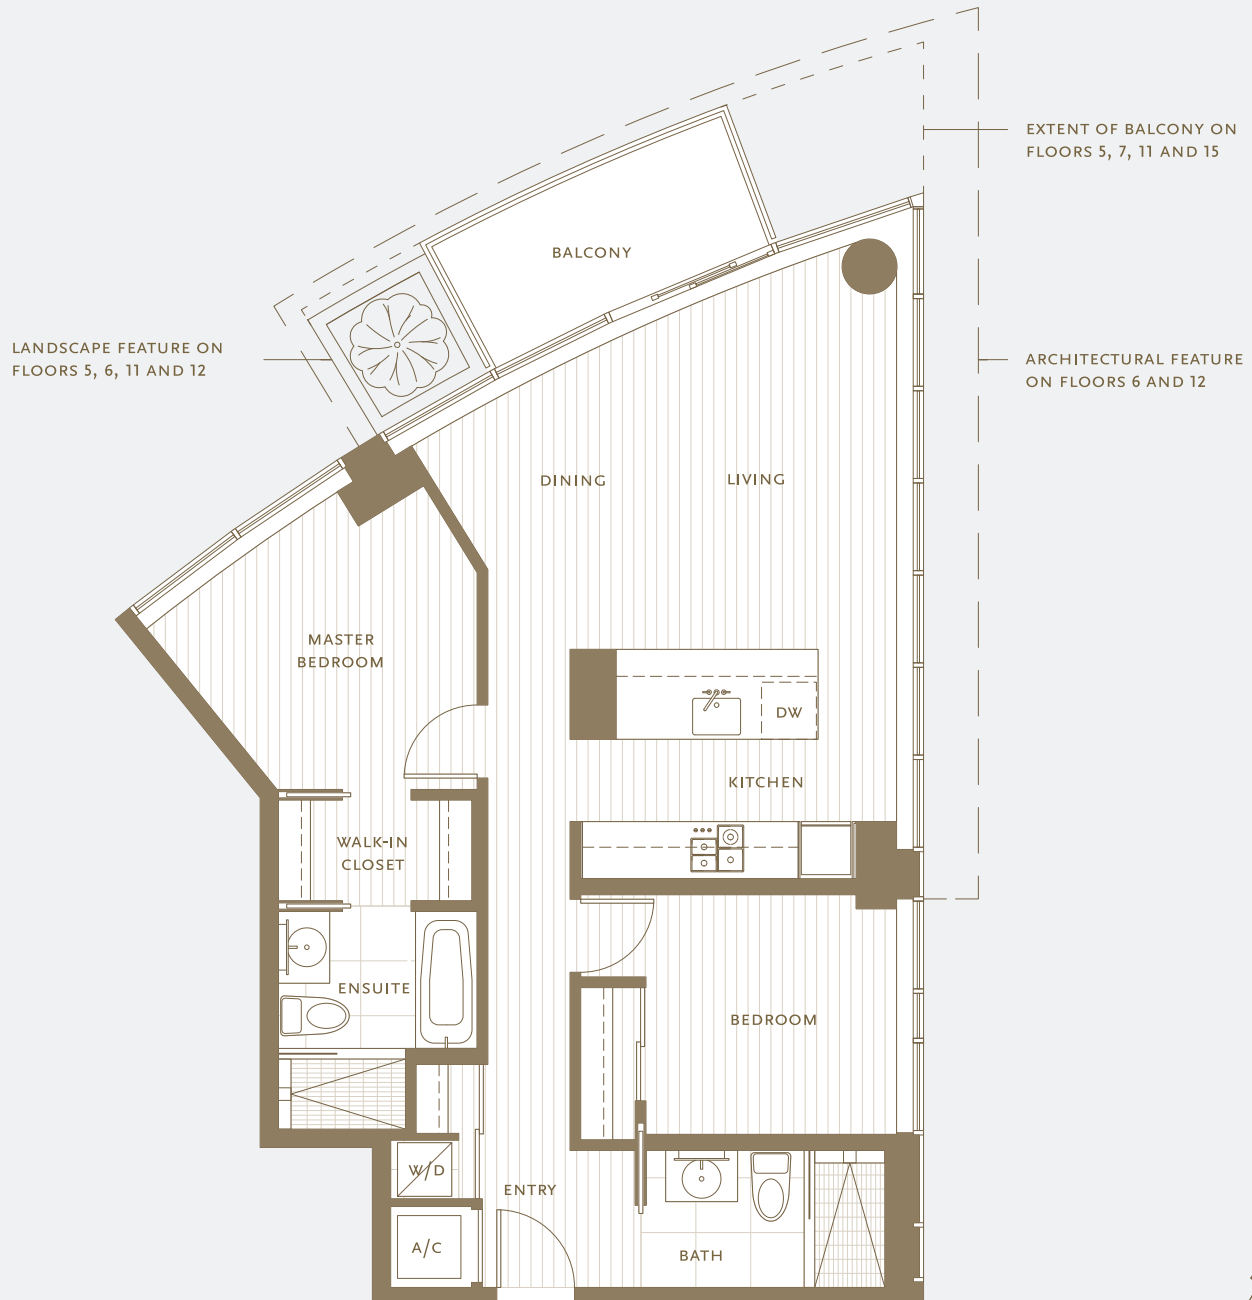

SUITE 05 2 BEDROOM
857 SQ FT

DIMENSIONS, SIZES, SPECIFICATIONS, LAYOUTS AND MATERIALS ARE APPROXIMATE ONLY AND SUBJECT TO CHANGE WITHOUT NOTICE. E.&O.E.

FLOORS 2 TO 15