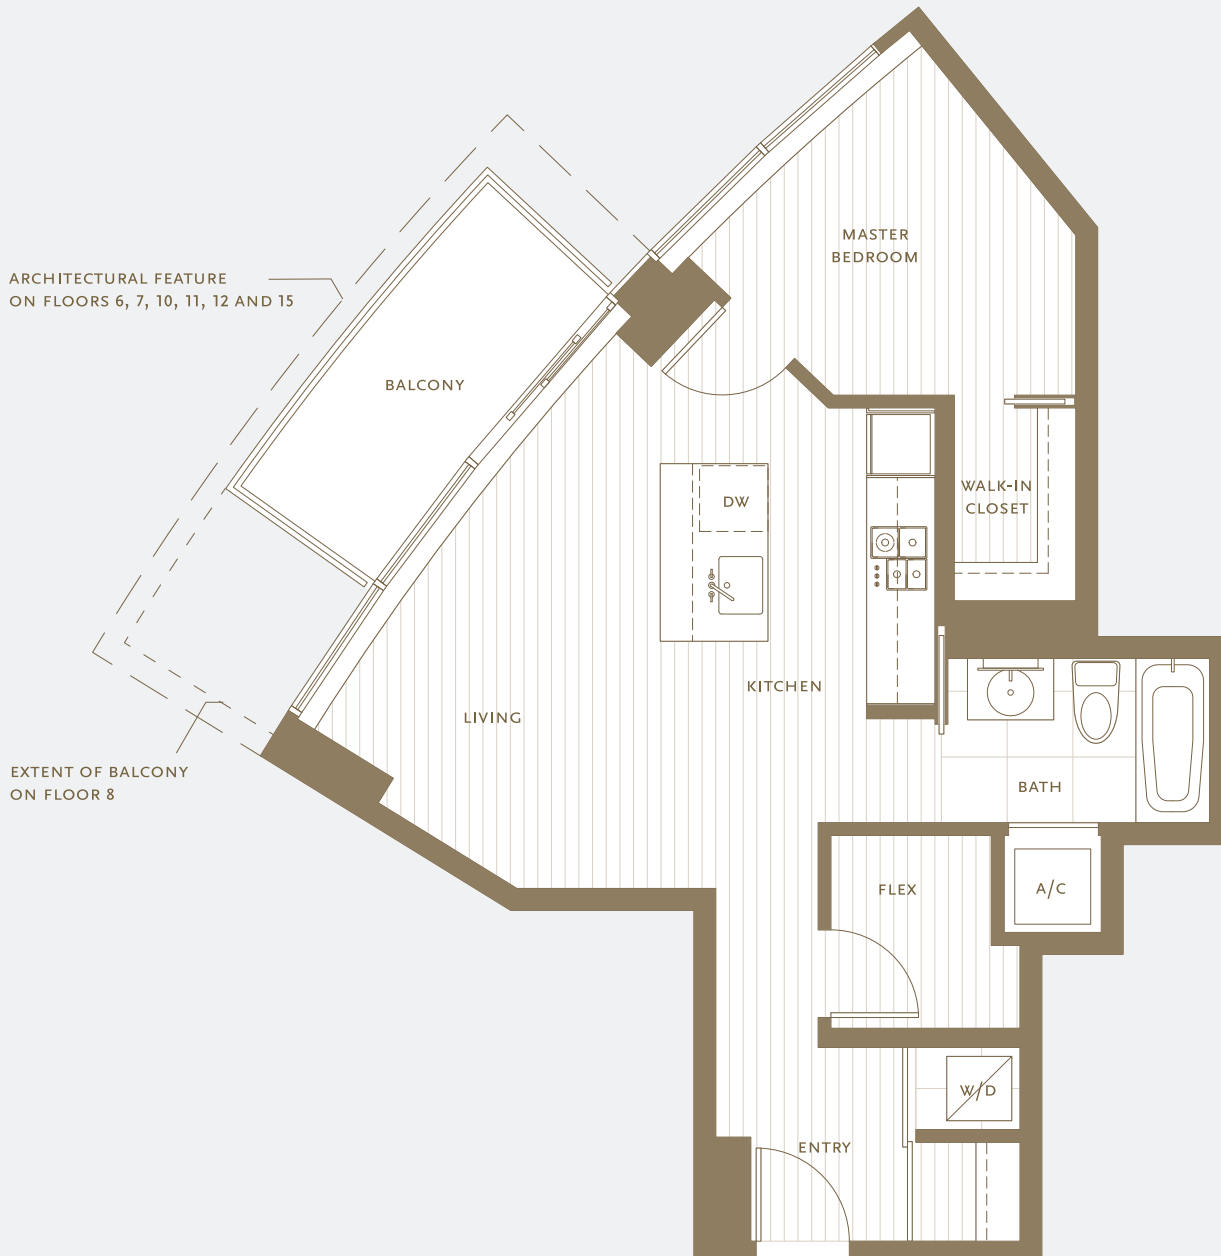

SUITE 03 1 BEDROOM + FLEX
576 SQ FT

DIMENSIONS, SIZES, SPECIFICATIONS, LAYOUTS AND MATERIALS ARE APPROXIMATE ONLY AND SUBJECT TO CHANGE WITHOUT NOTICE. E.&O.E.

FLOORS 2 TO 15