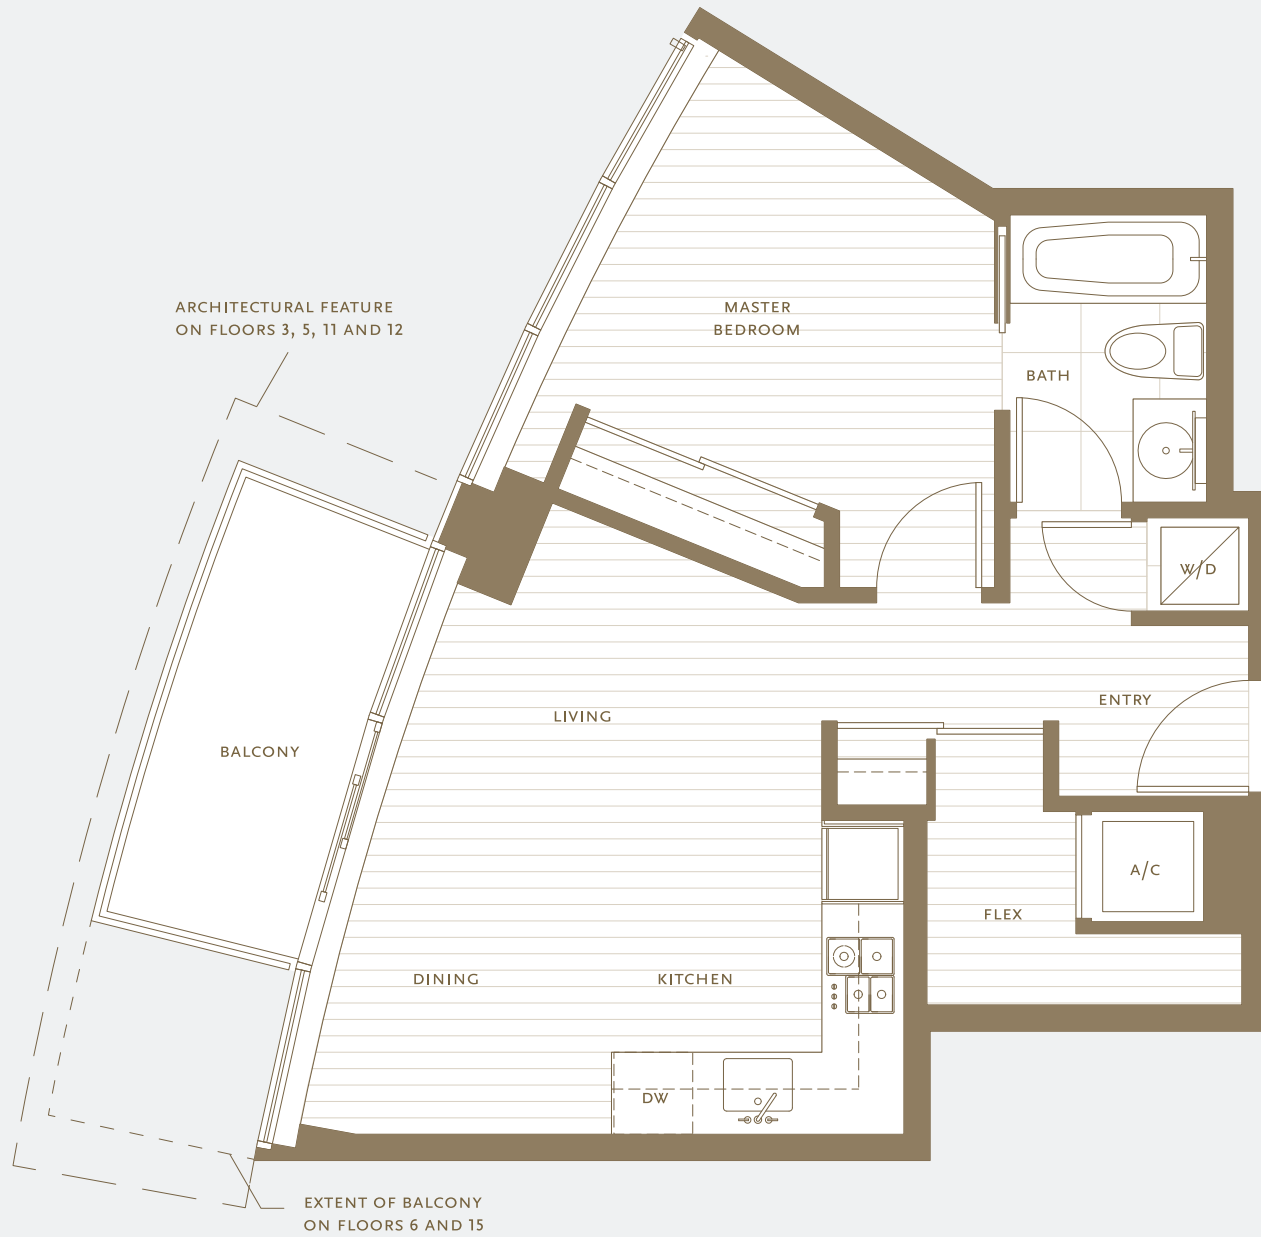

SUITE 02 1 BEDROOM + FLEX
513 SQ FT

FLOORS 2 TO 15