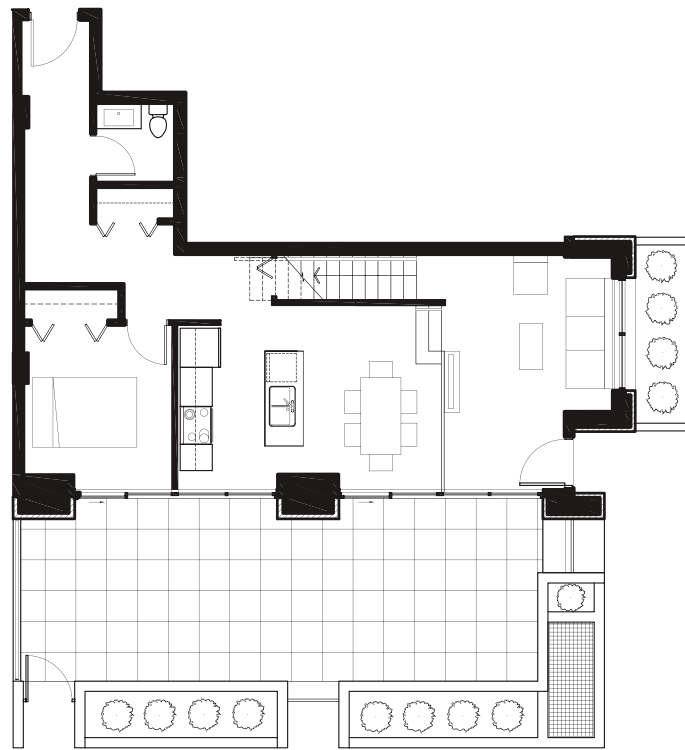

## Townhouse 2523

### Three Bedroom

Lower Floor 773 Sq. Ft.

Upper Floor 665 Sq. Ft.

1438 Sq. Ft.

Upper Level 665 sq.ft

Lower Level 773 sq.ft.  
Deck 436 sq.ft.

2511 Quebec St  
Vancouver B.C.

[LiveOnQue.com](http://LiveOnQue.com)