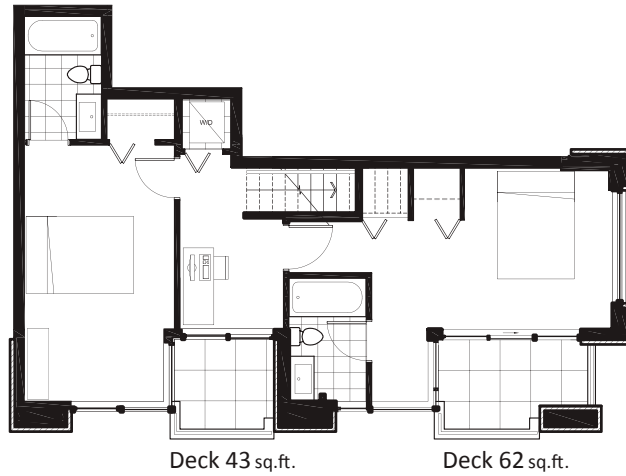

### Three Bedroom

Lower Floor 773 Sq. Ft.

Upper Floor 665 Sq. Ft.

1438 Sq. Ft.

Upper Level 665 sq.ft

Lower Level 773 sq.ft.  
Deck 436 sq.ft.

2511 Quebec St  
Vancouver B.C.

[LiveOnQue.com](http://LiveOnQue.com)