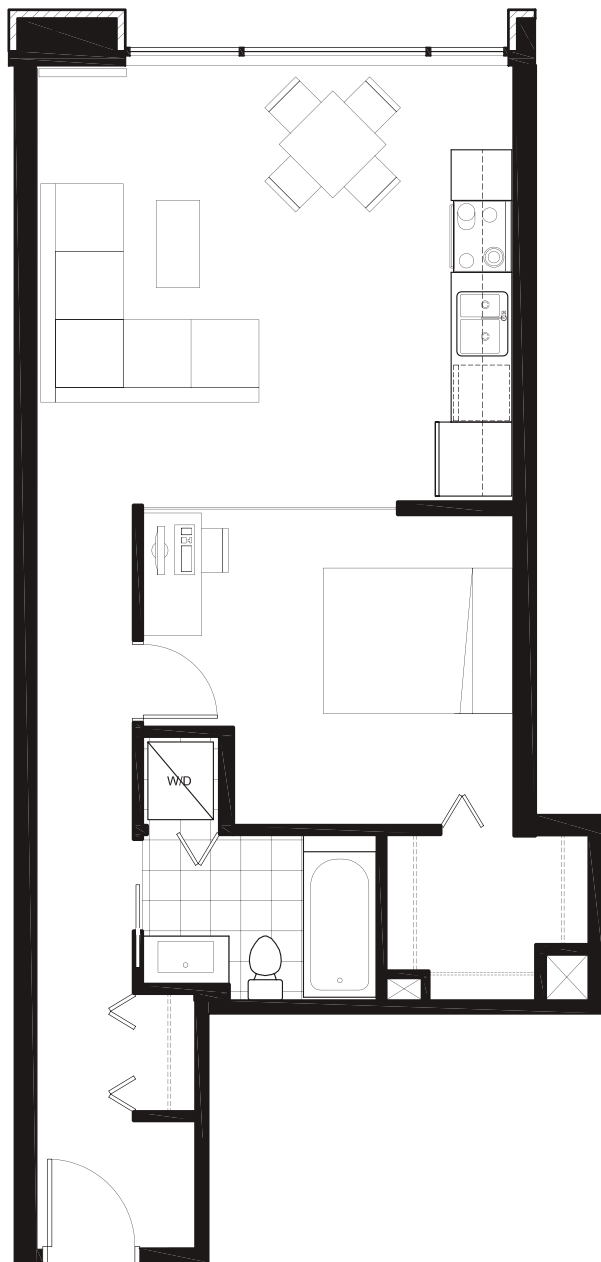

A

One Bedroom
639 - 642 Sq. Ft.

2511 Quebec St
Vancouver B.C.

LiveOnQue.com

In a continuing effort to meet the challenge of product improvements, we reserve the right to modify or change plans and specifications without notice. All dimensions and sizes are approximate. Refer to the disclosure statement for specific details. Suite may be reversed layout of rendering. E.&O.E.