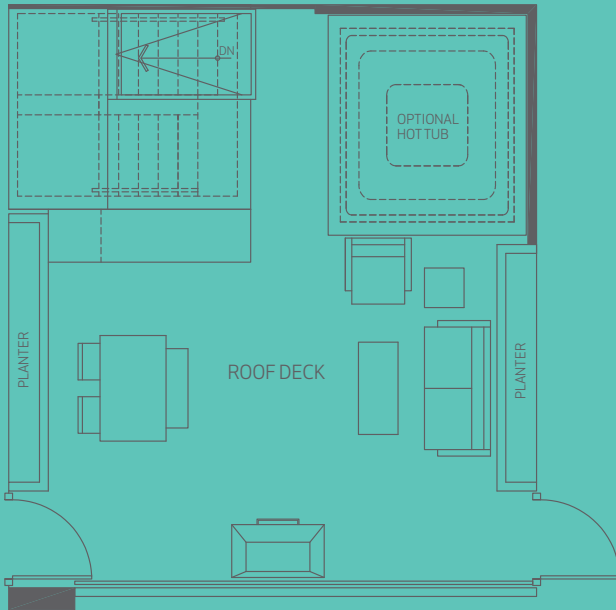

CAPILANO

seven35

PLAN C1: 2 BED, 1.5 BATH,
PLUS ROOFTOP LANAI - 991 SF
INTELLIGENTLY DESIGNED SPACES TO MAKE
THE MOST OF YOUR WEST COAST LIFESTYLE.

ROOF DECK

MAIN

UPPER