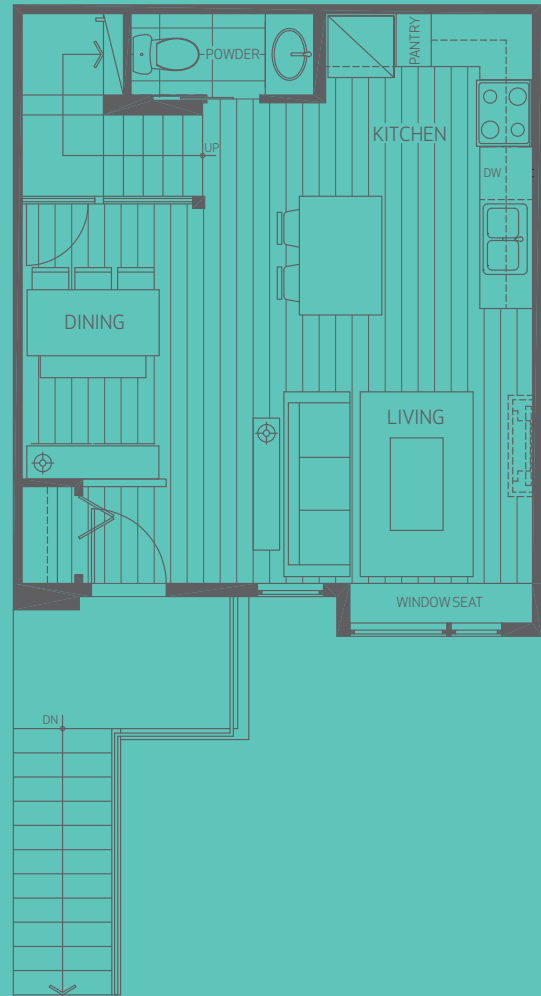

CAPILANO

seven35

PLAN C1: 2 BED, 1.5 BATH,
PLUS ROOFTOP LANAI - 991 SF
INTELLIGENTLY DESIGNED SPACES TO MAKE
THE MOST OF YOUR WEST COAST LIFESTYLE.

ROOF DECK

MAIN

UPPER