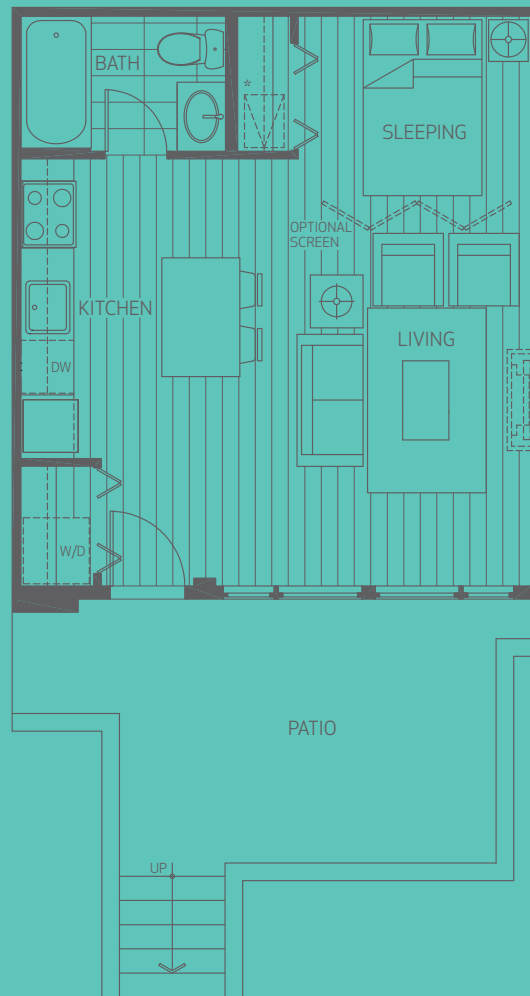

# AMBLESIDE

seven35

PLAN A1: STUDIO, 1 BATH - 449 SF  
INTELLIGENTLY DESIGNED SPACES TO MAKE  
THE MOST OF YOUR WEST COAST LIFESTYLE.

\*Hatch only applies to suite 102 and suite 103