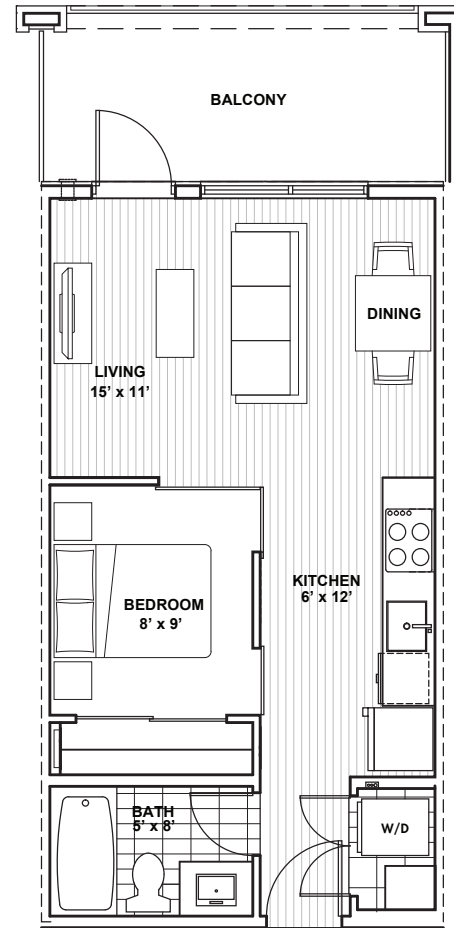

# WCE CONDO FLOORPLANS | TYPE A/B

STUDIO

**TYPE A**  
STUDIO (353 sq.ft.)  
\*FLOOR PLANS MAY BE REVERSED

**TYPE B**  
JR 1 BED (471 sq.ft.)  
\*FLOOR PLANS MAY BE REVERSED

## KEY PLANS

\*floor plans reversed for Bldg A