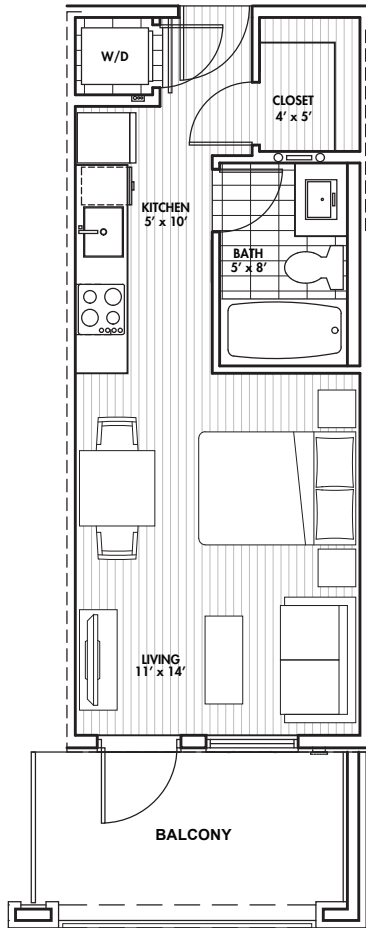

# WCE CONDO FLOORPLANS | TYPE A/B

STUDIO

**TYPE A**  
STUDIO (353 sq.ft.)  
\*FLOOR PLANS MAY BE REVERSED

**TYPE B**  
JR 1 BED (471 sq.ft.)  
\*FLOOR PLANS MAY BE REVERSED

## KEY PLANS

\*floor plans reversed for Bldg A