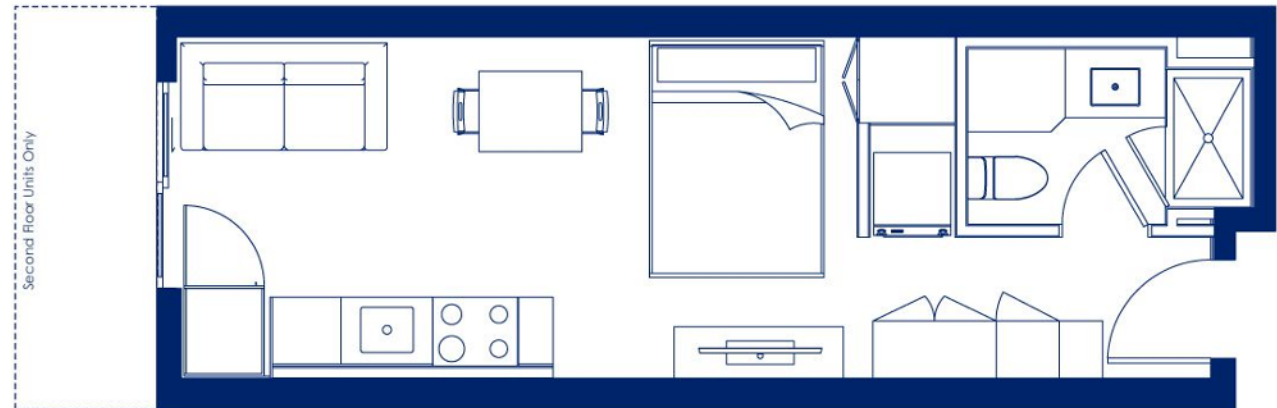

# MARA

AT PANDOSY VILLAGE

Plan  
**B2**

INTERIOR  
**339 SF**

EXTERIOR  
**0 - 50.6 SF**  
(Larger Patio on 2nd Floor)

Total Living  
**339 - 389.6 SF**

Level 2

Level 3-5