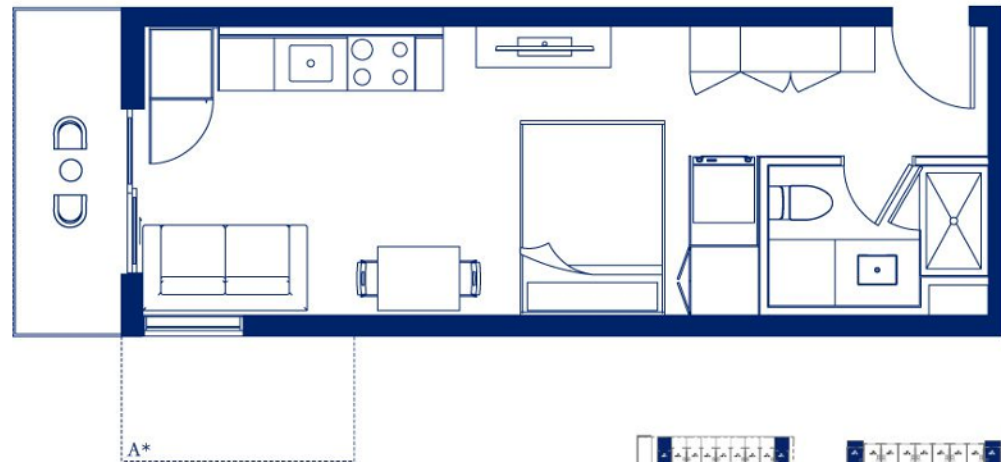

# A

INTERIOR

**364 SF**

EXTERIOR

**0 - 57.5 SF**

(The exterior size does not include  
some units sold during pre-sale)

Total Living

**364 - 421.5 SF**

Level 2

Level 3-5

South facing patio only available on A\* floorplans

Illustrations are for marketing purposes only and may differ from finished products.

The developer reserves the right to change or modify the offer, features, specifications and floorplans without prior notice. All amenities are planned and are subject to change without notice. E&OE.