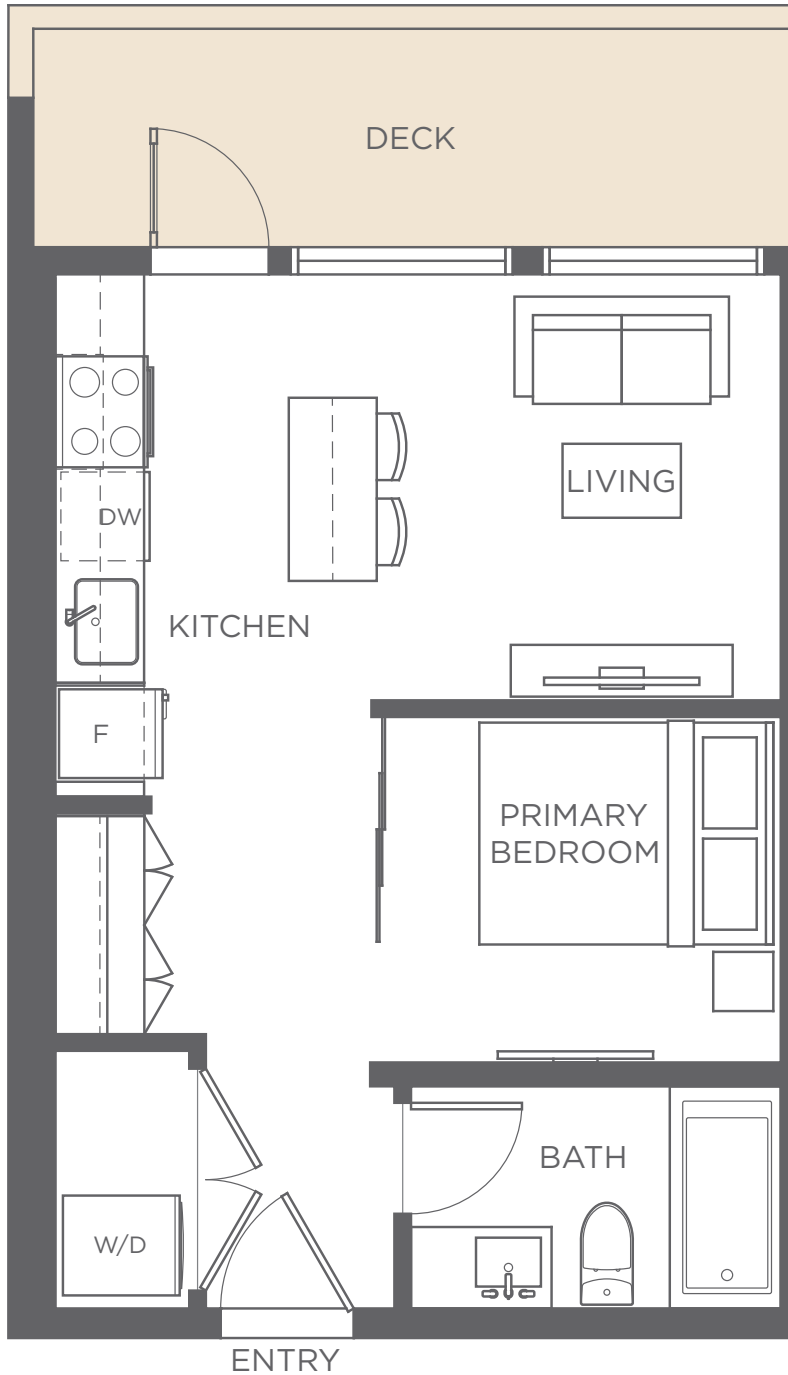

# A2

## 1 Bedroom, 1 Bath

Interior 421 SF

Exterior 81 SF

Total 502 SF

This is not an offering for sale. Any such offering must be made by way of disclosure statement. In our continuing effort to improve the product, the developer reserves the right to modify plans specifications, features and prices without notice. Materials may be substituted with equivalent or better if required. All dimensions and sizes are approximate and actual final measurements may vary. Renderings are an artist's conception only and are intended as a general reference only as the actual product may vary. E. & O.E.