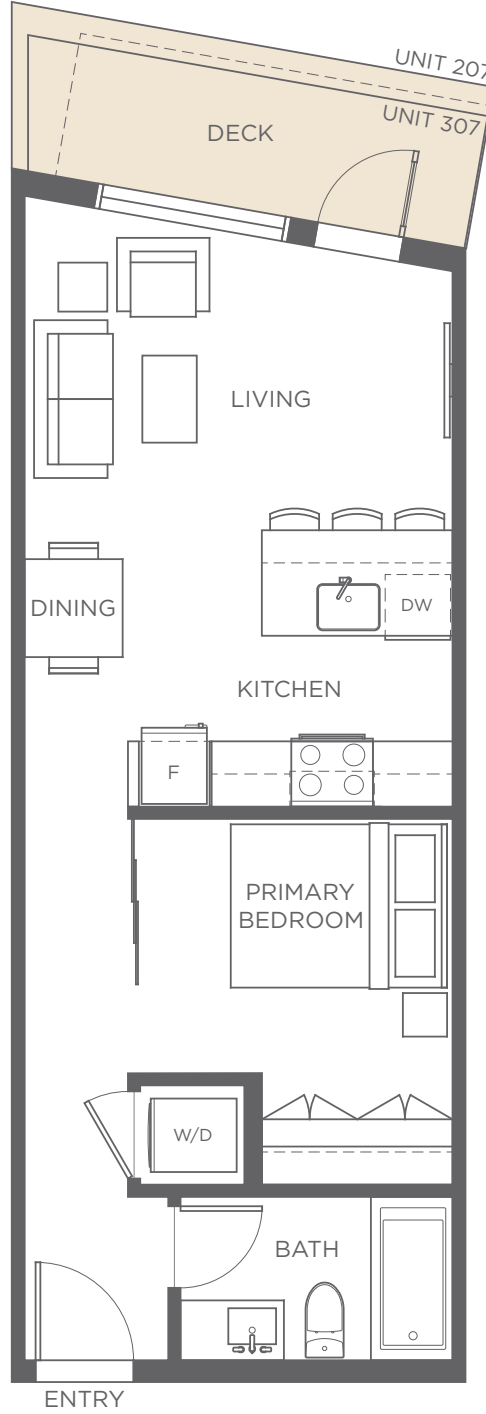

A4

1 Bedroom, 1 Bath

Interior 481 SF

Exterior 55-59 SF

Total 536-540 SF

Patio/deck sizes for specific homes may vary,
please see your sales manager for more information.

This is not an offering for sale. Any such offering must be made by way of disclosure statement. In our continuing effort to improve the product, the developer reserves the right to modify plans specifications, features and prices without notice. Materials may be substituted with equivalent or better if required. All dimensions and sizes are approximate and actual final measurements may vary. Renderings are an artist's conception only and are intended as a general reference only as the actual product may vary. E. & O.E.