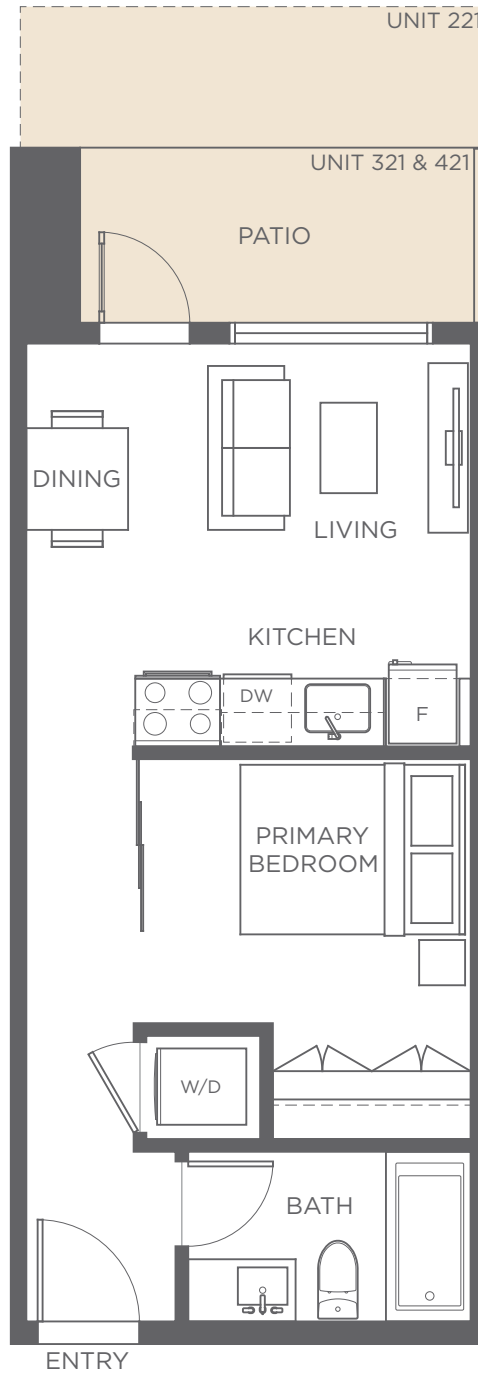

A1

1 Bedroom, 1 Bath

Interior 415 SF
Exterior 60-96 SF
Total 475-511 SF

Patio/deck sizes for specific homes may vary,
please see your sales manager for more information.

This is not an offering for sale. Any such offering must be made by way of disclosure statement. In our continuing effort to improve the product, the developer reserves the right to modify plans specifications, features and prices without notice. Materials may be substituted with equivalent or better if required. All dimensions and sizes are approximate and actual final measurements may vary. Renderings are an artist's conception only and are intended as a general reference only as the actual product may vary. E. & O.E.