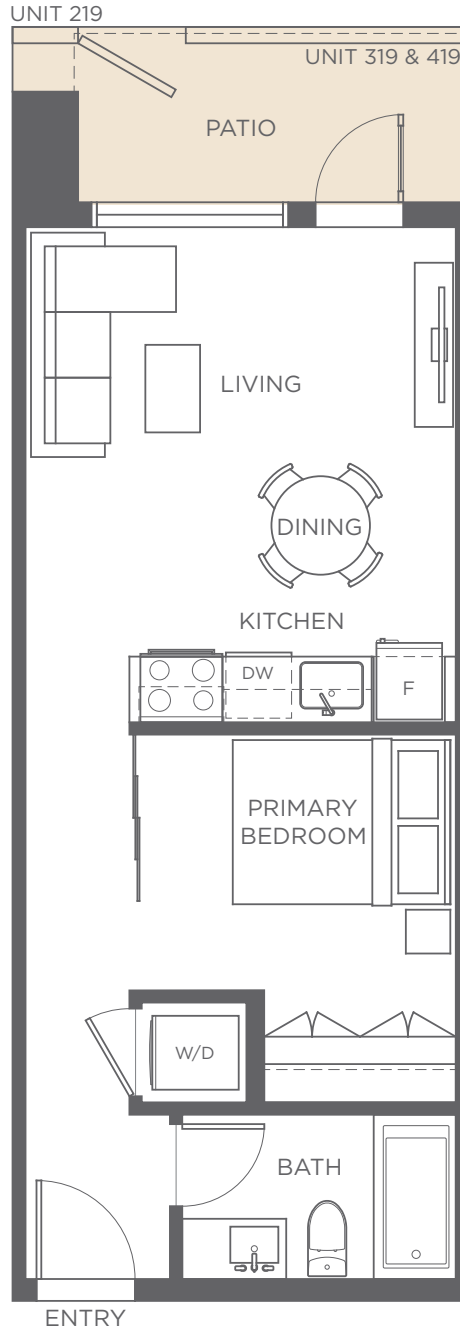

A3

1 Bedroom, 1 Bath

Interior 460 SF

Exterior 60–76 SF

Total 520–536 SF

Patio/deck sizes for specific homes may vary,
please see your sales manager for more information.

This is not an offering for sale. Any such offering must be made by way of disclosure statement. In our continuing effort to improve the product, the developer reserves the right to modify plans specifications, features and prices without notice. Materials may be substituted with equivalent or better if required. All dimensions and sizes are approximate and actual final measurements may vary. Renderings are an artist's conception only and are intended as a general reference only as the actual product may vary. E. & O.E.