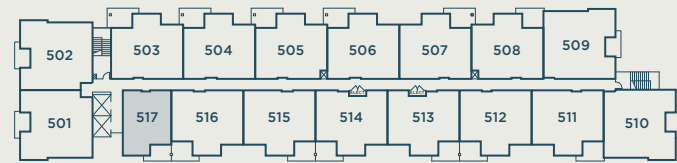

PLAN A

1 BEDROOM, 1 BATHROOM
APPROX. 600 SQ. FT.

LEVEL 5

LEVEL 4

LEVEL 2

LEVEL 1

SOUTHRIDGE DRIVE

BYRNEPARK DRIVE