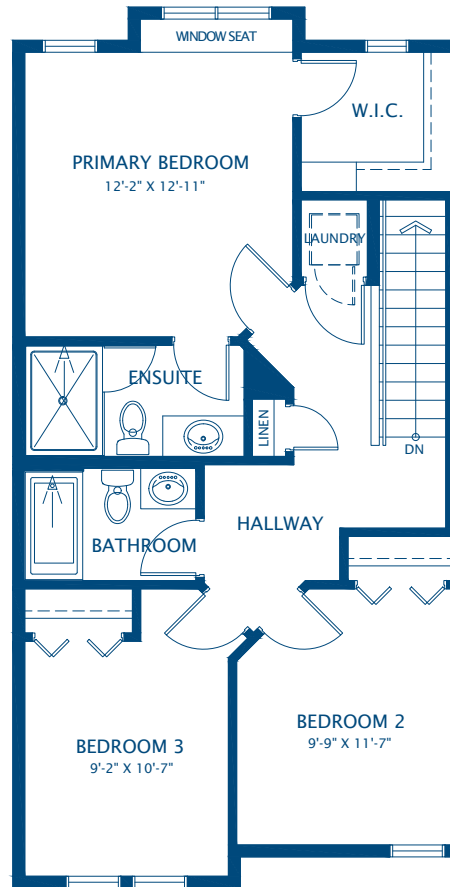

DUPLEX E

4 BEDROOMS, 3.5 BATHROOMS

MAIN
767 SF

UPPER
727 SF

OPTIONAL FINISHED BASEMENT

LOWER
767 SF