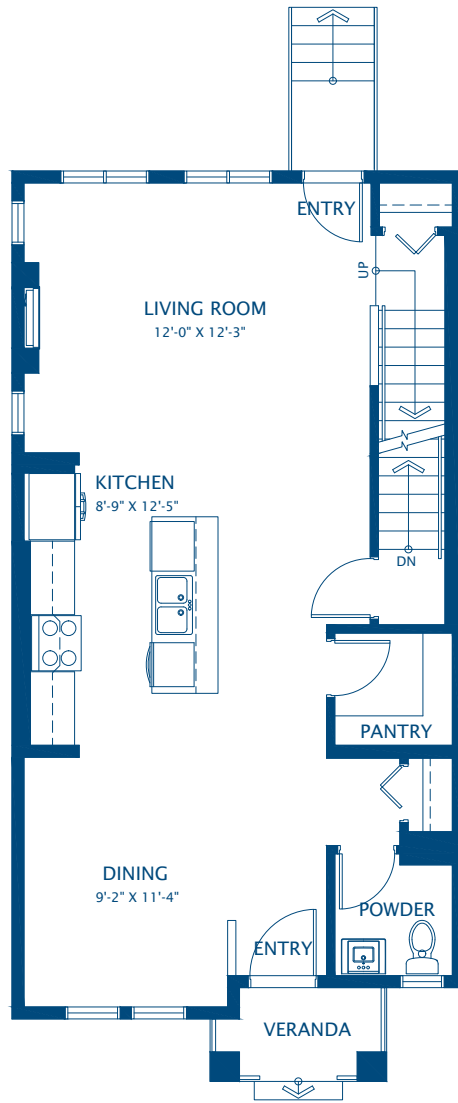

DUPLEX E

4 BEDROOMS, 3.5 BATHROOMS

MAIN
767 SF

UPPER
727 SF

OPTIONAL FINISHED BASEMENT

LOWER
767 SF