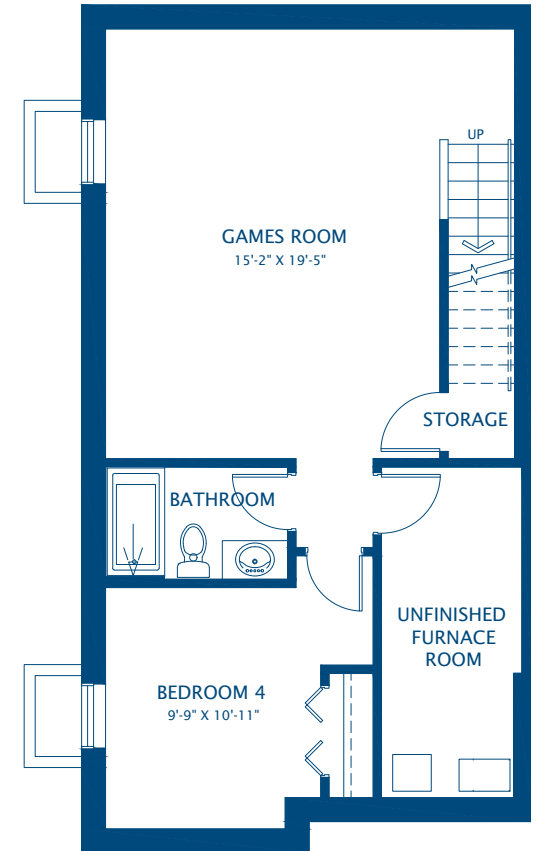

DUPLEX E

4 BEDROOMS, 3.5 BATHROOMS

MAIN
767 SF

UPPER
727 SF

OPTIONAL FINISHED BASEMENT

LOWER
767 SF