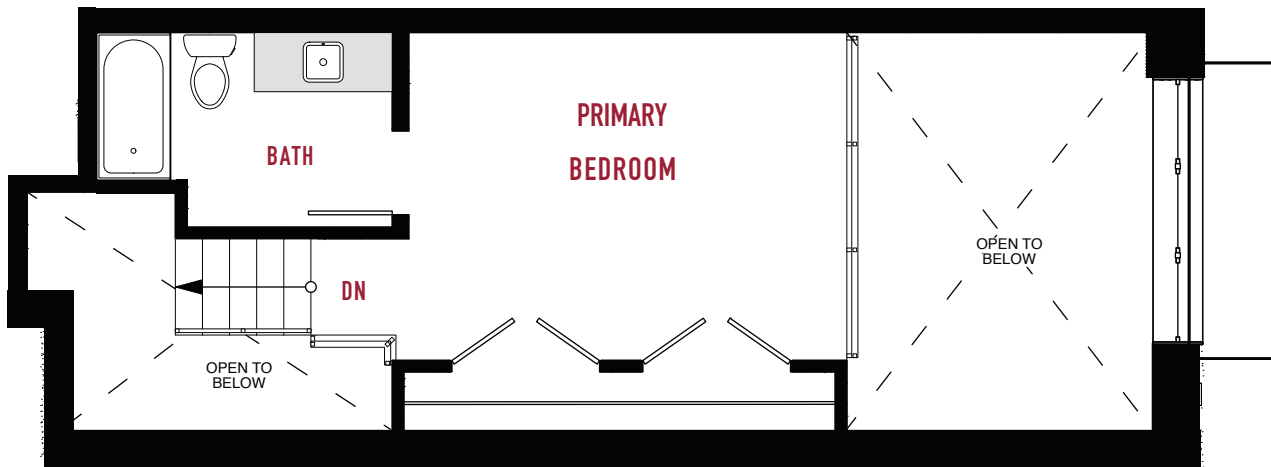

LOFT A

THE *Grant*

STUDIO LOFT + FLEX

LIVING 865 SF
 EXTERIOR 119 SF
 TOTAL 984 SF

MAIN LEVEL

2ND LEVEL

LEVEL 1