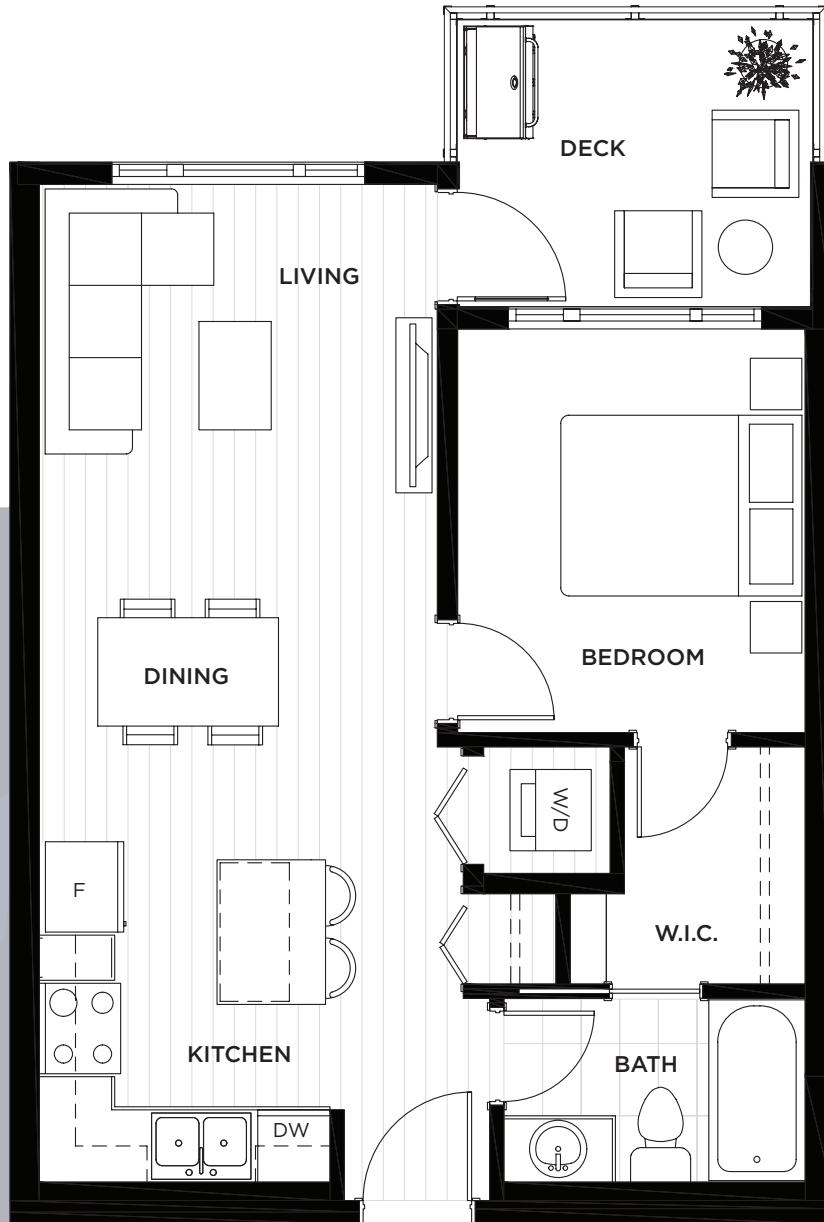

PODIUM

MAPLE RIDGE

EVANS

1 BED | 1 BATH
604 SQ.FT.

1ST FLOOR

2ND FLOOR

3RD FLOOR

4TH FLOOR

5TH FLOOR

The developer reserves the right to make changes, modifications or substitutions to the building design, specifications, and floor plans should they be necessary. Final floor plans may be a mirror image of the floor plans as shown. Square footage and room sizes are based on the preliminary survey measurements. Sizes are approximate and actual square footage may vary from the final survey and architectural drawings.