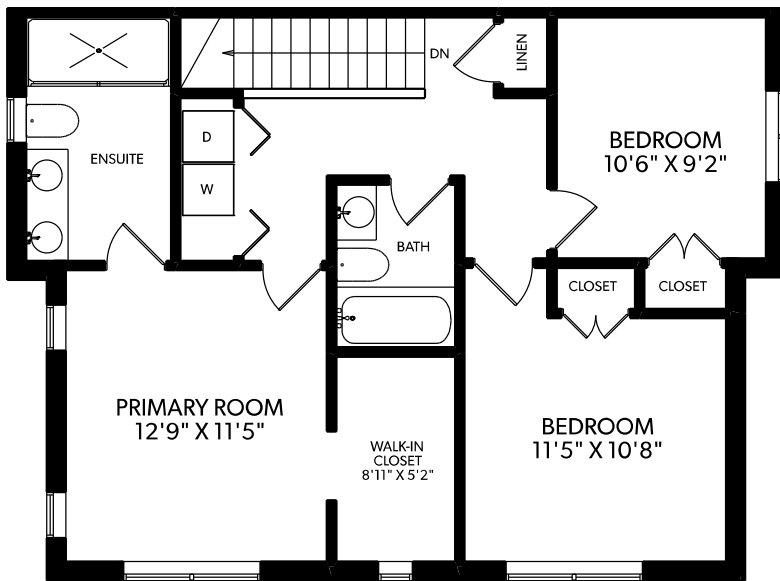

1016 East 16<sup>th</sup> Avenue, Vancouver

Main Floor: 711 sq.ft.  
Upper Floor: 805 sq.ft.  
**Total: 1516 sq.ft.**

**UPPER FLOOR**

**MAIN FLOOR**