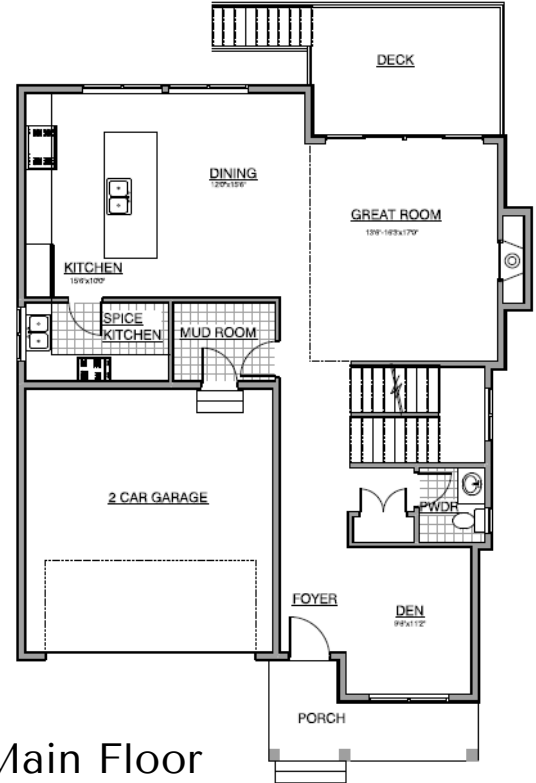

# MARBLE HILL

LUXURY LIVING

Available on Lot 1

4 bedroom | 4.5 bathrooms | 3,615 sq.ft

FRONT ELEVATION

Front Exterior

Main Floor  
1151 sq.ft

## Blue Marble Plan

# MARBLE HILL

LUXURY LIVING

Available on Lot 1

Upper Floor  
1326 sq.ft

Basement\*  
1138 sq.ft

\*Optional features shown