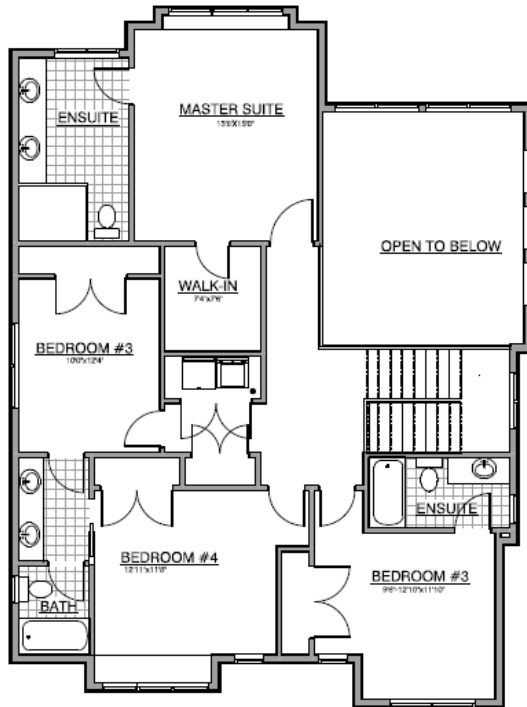

# MARBLE HILL

LUXURY LIVING

Available on Lot 1

4 bedroom | 4.5 bathrooms | 3,615 sq.ft

FRONT ELEVATION

Front Exterior

Main Floor  
1151 sq.ft

## Blue Marble Plan

# MARBLE HILL

LUXURY LIVING

Available on Lot 1

Upper Floor  
1326 sq.ft

Basement\*  
1138 sq.ft

\*Optional features shown