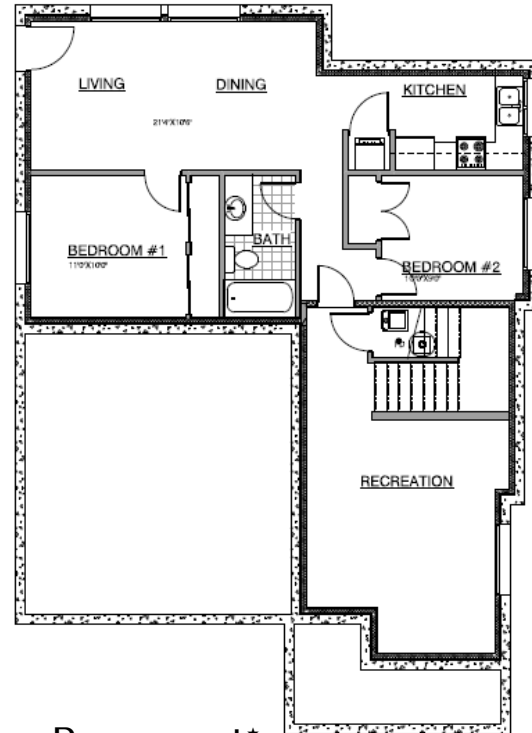

# MARBLE HILL

LUXURY LIVING

Available on Lot 1

4 bedroom | 4.5 bathrooms | 3,615 sq.ft

FRONT ELEVATION

Front Exterior

Main Floor  
1151 sq.ft

## Blue Marble Plan

# MARBLE HILL

LUXURY LIVING

Available on Lot 1

Upper Floor  
1326 sq.ft

Basement\*  
1138 sq.ft

\*Optional features shown