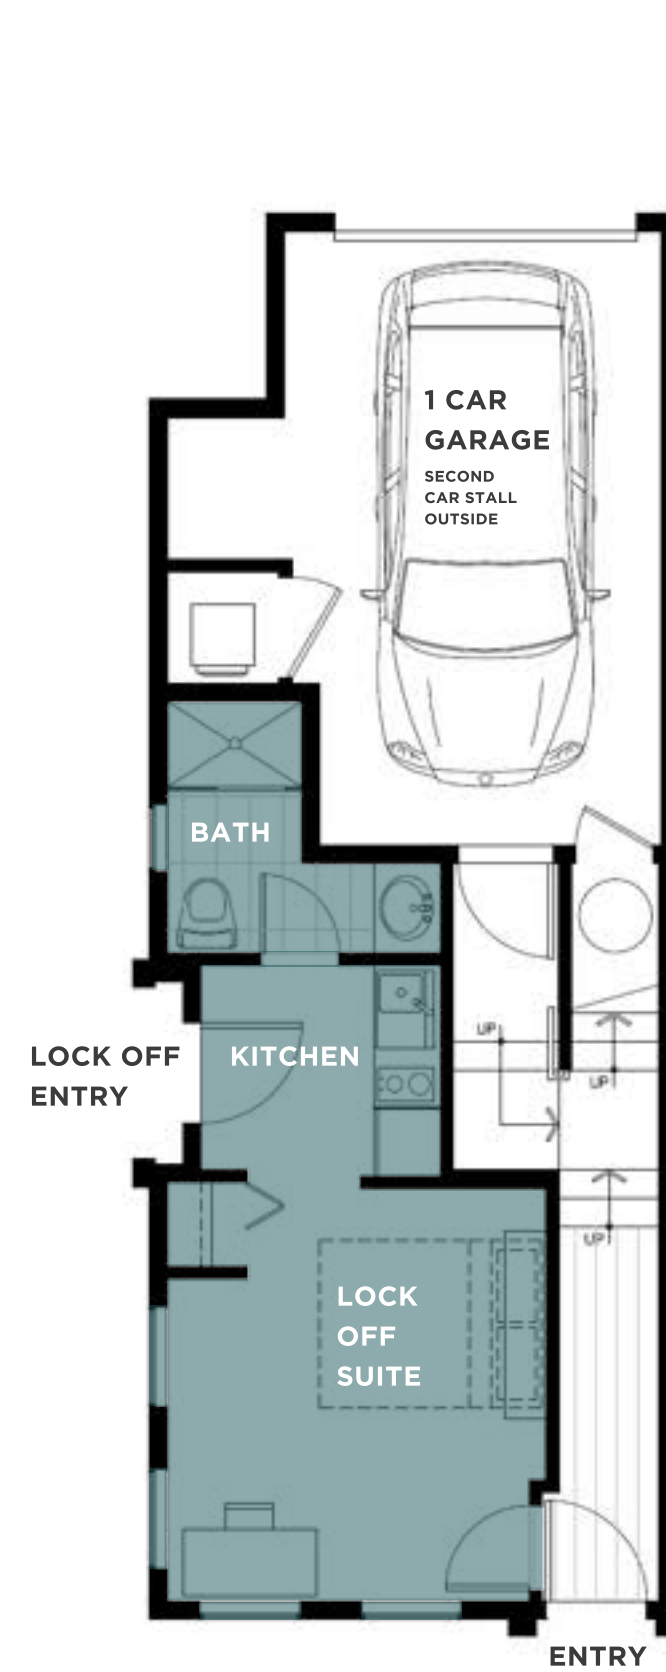

A1 PLAN

3 BEDROOMS, 3 BATHROOMS +
LOCK OFF SUITE
1,679 SQ FT

LOWER

MAIN

UPPER