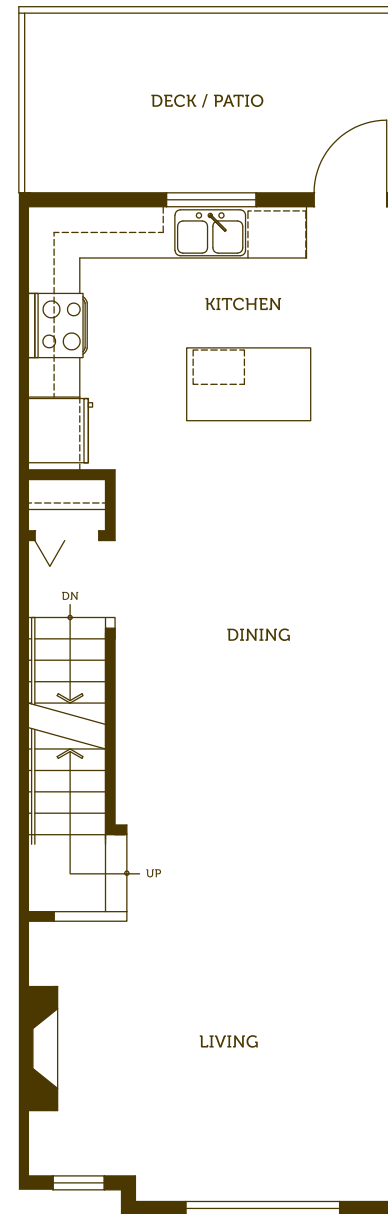

3 bedroom 2 bath | approx. 1,238 sq. ft.

C1

lower

main

upper