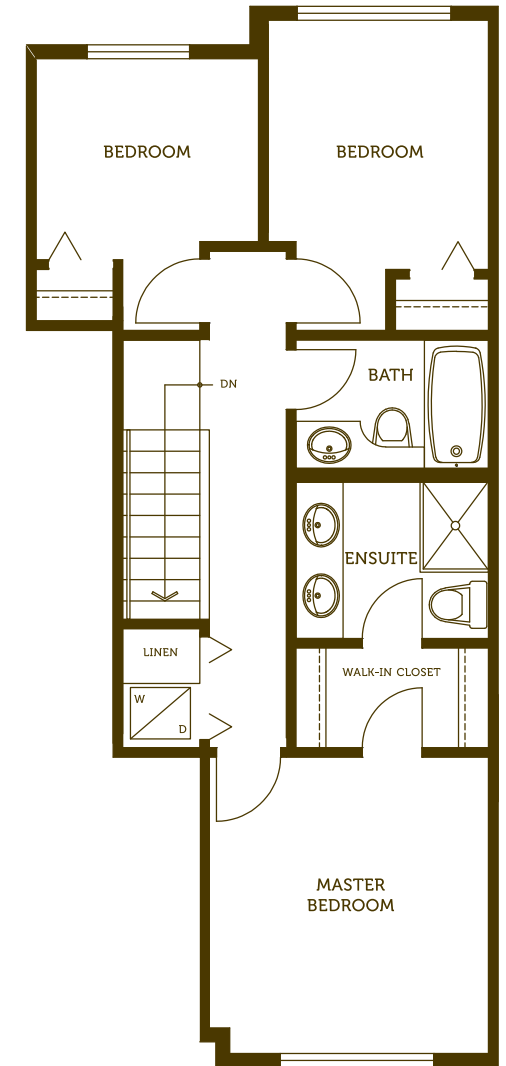

3 bedroom 2 bath | approx. 1,238 sq. ft.

C1

lower

main

upper