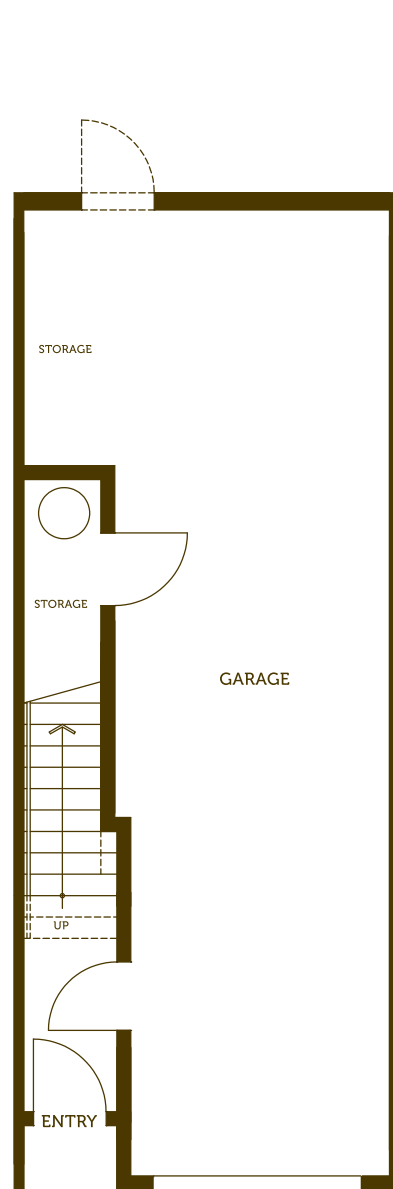

3 bedroom 2 bath | approx. 1,238 sq. ft.

C1

lower

main

upper