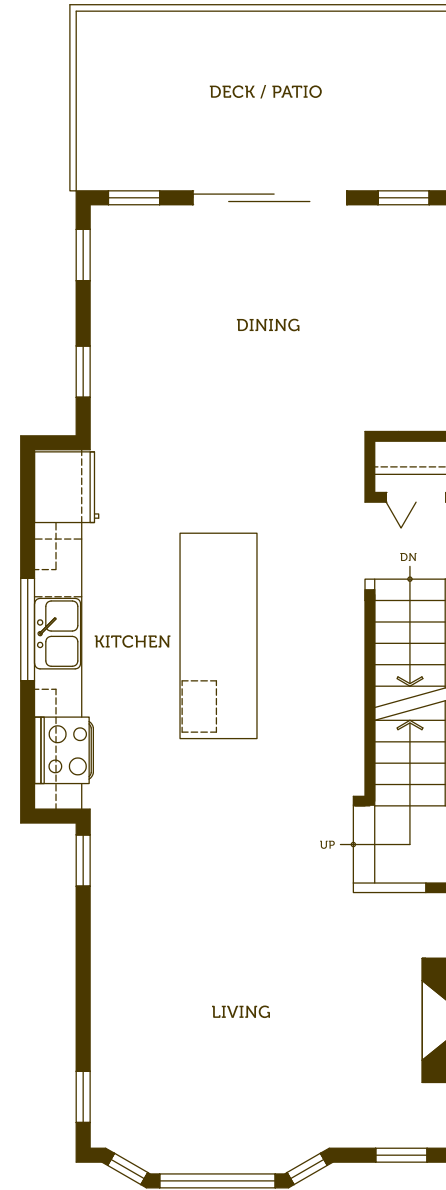

2 bedroom 2 bath | approx. 1,199 sq. ft.

lower

main

upper