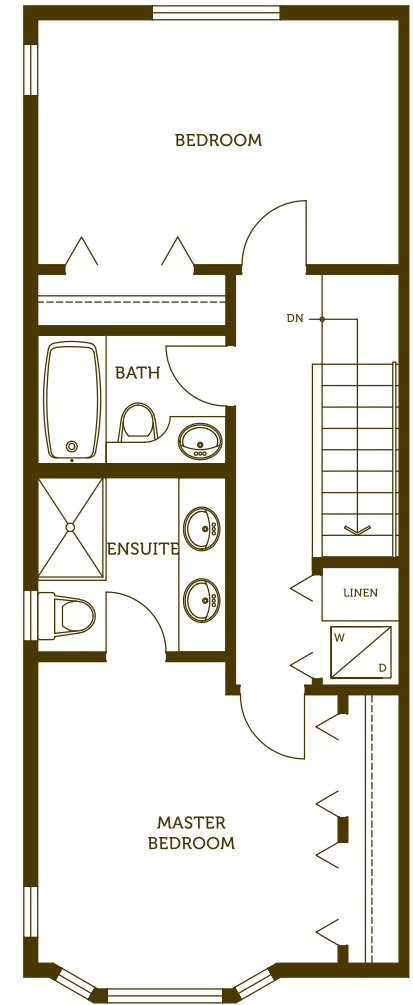

2 bedroom 2 bath | approx. 1,199 sq. ft.

lower

main

upper