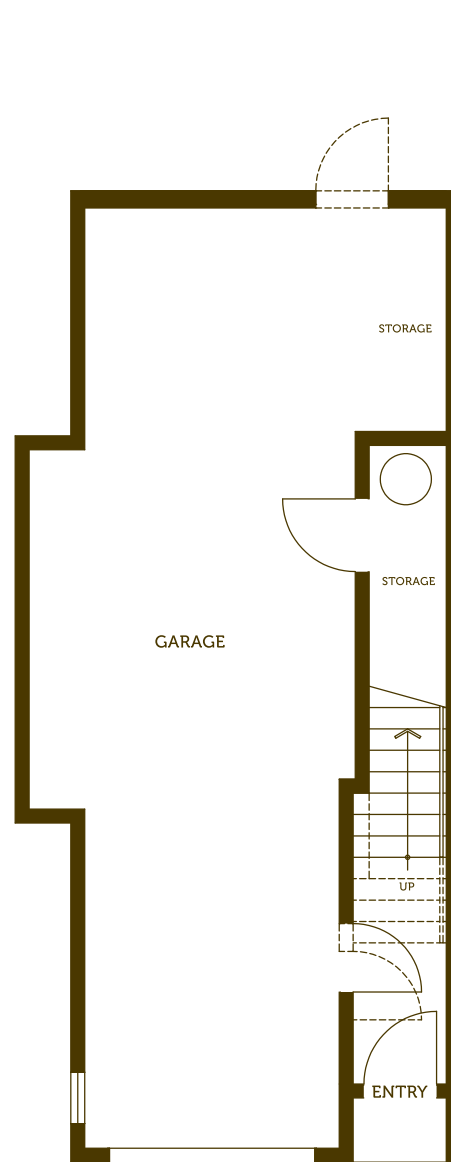

2 bedroom 2 bath | approx. 1,199 sq. ft.

lower

main

upper